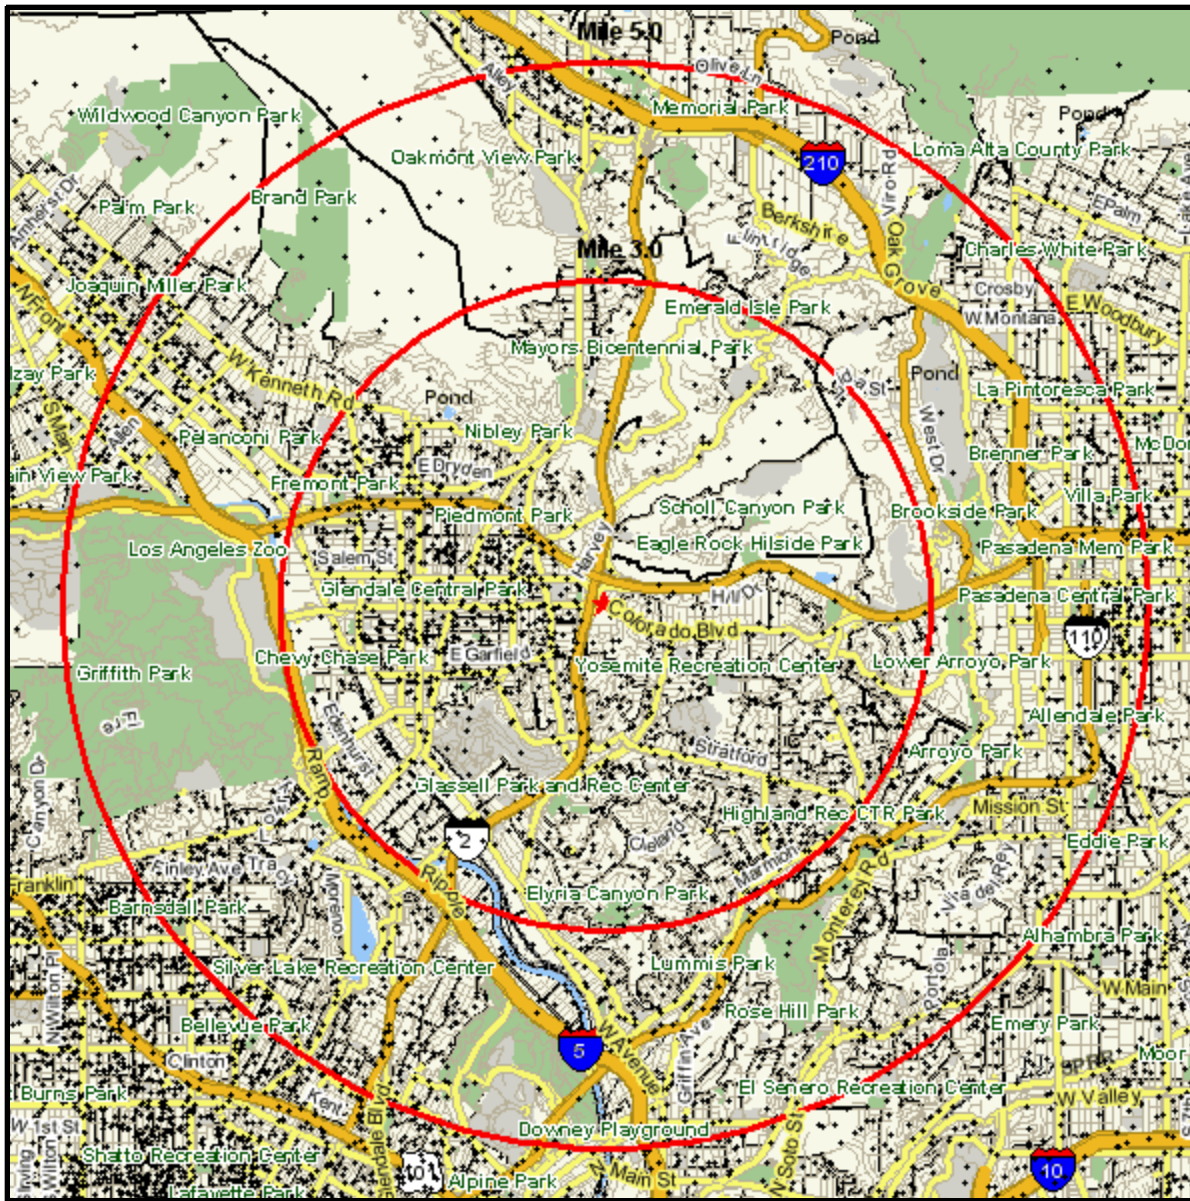

Household Current-Year Dot Density

2700 COLORADO BLVD
 LOS ANGELES, CA 90041-1081
 Coord: 34.142663, -118.224765
 Radius - See Appendix for Details

Household Current-Year Dot Density

Appendix: Area Listing

Area Name:

Type: Radius

Radius Definition:

2700 COLORADO BLVD
LOS ANGELES, CA 90041-1081

Center Point: 34.142663 -118.224765
Circle/Band: 0.00 - 3.00

Area Name:

Type: Radius

Radius Definition:

2700 COLORADO BLVD
LOS ANGELES, CA 90041-1081

Center Point: 34.142663 -118.224765
Circle/Band: 0.00 - 5.00

Project Information:

Site: 1

Order Number: 965213481