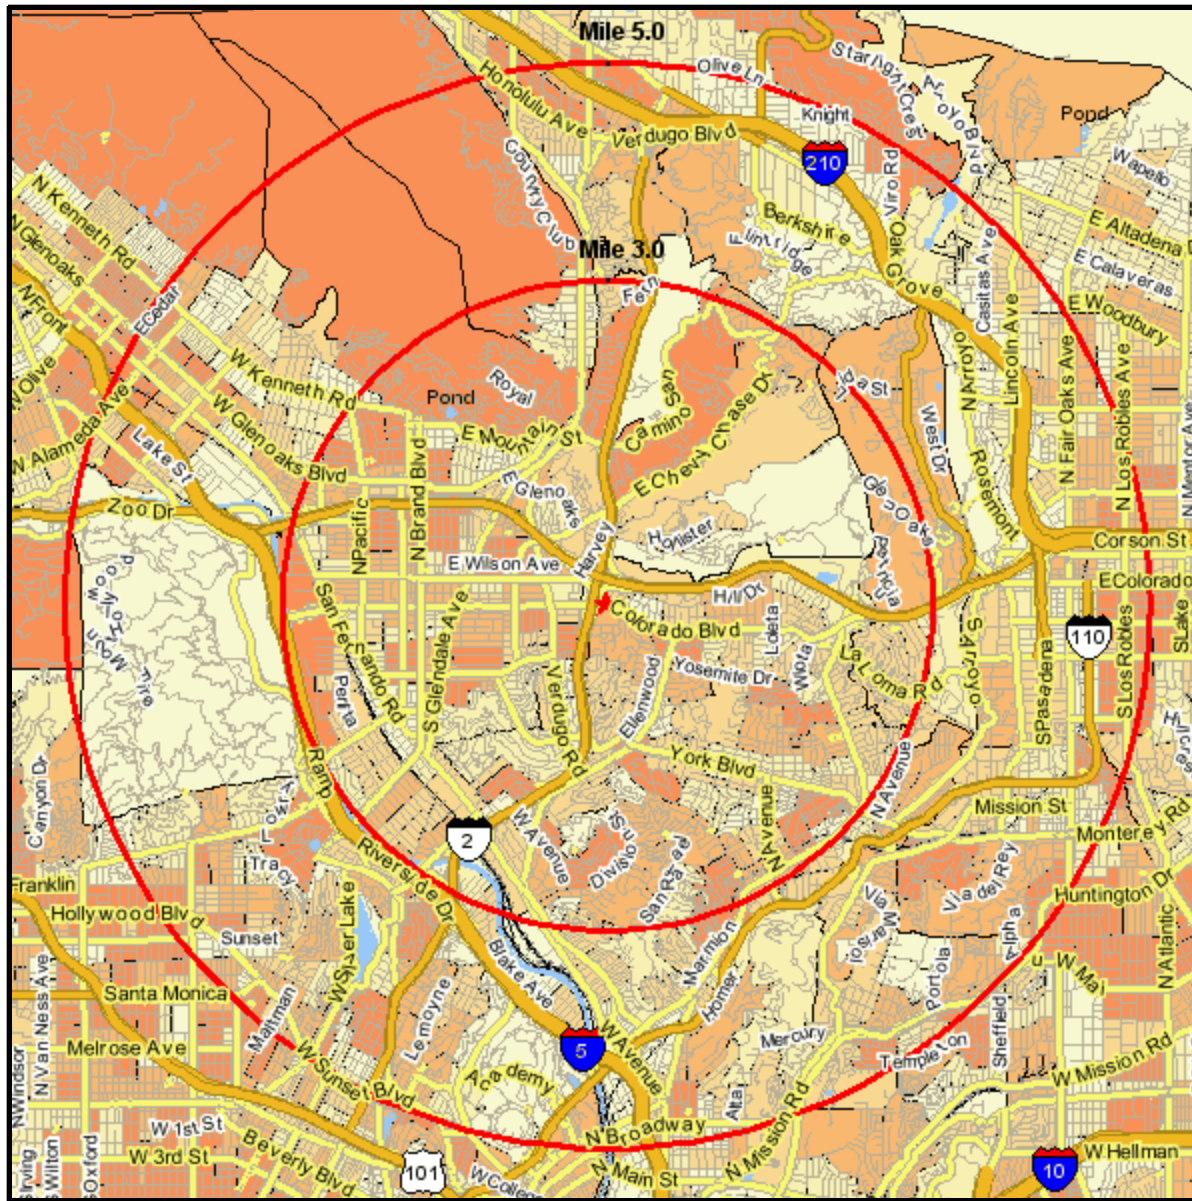

# Household Current-Year

2700 COLORADO BLVD  
 LOS ANGELES, CA 90041-1081  
 Coord: 34.142663, -118.224765  
 Radius - See Appendix for Details

Prepared on: Mon May 07, 2007  
 Project Code:  
 Prepared For: CENTRO WATT

## Appendix: Area Listing

### Radius Definition:

2700 COLORADO BLVD  
LOS ANGELES, CA 90041-1081

Center Point: 34.142663 -118.224765  
Circle/Band: 0.00 - 3.00

### Radius Definition:

2700 COLORADO BLVD  
LOS ANGELES, CA 90041-1081

Center Point: 34.142663 -118.224765  
Circle/Band: 0.00 - 5.00