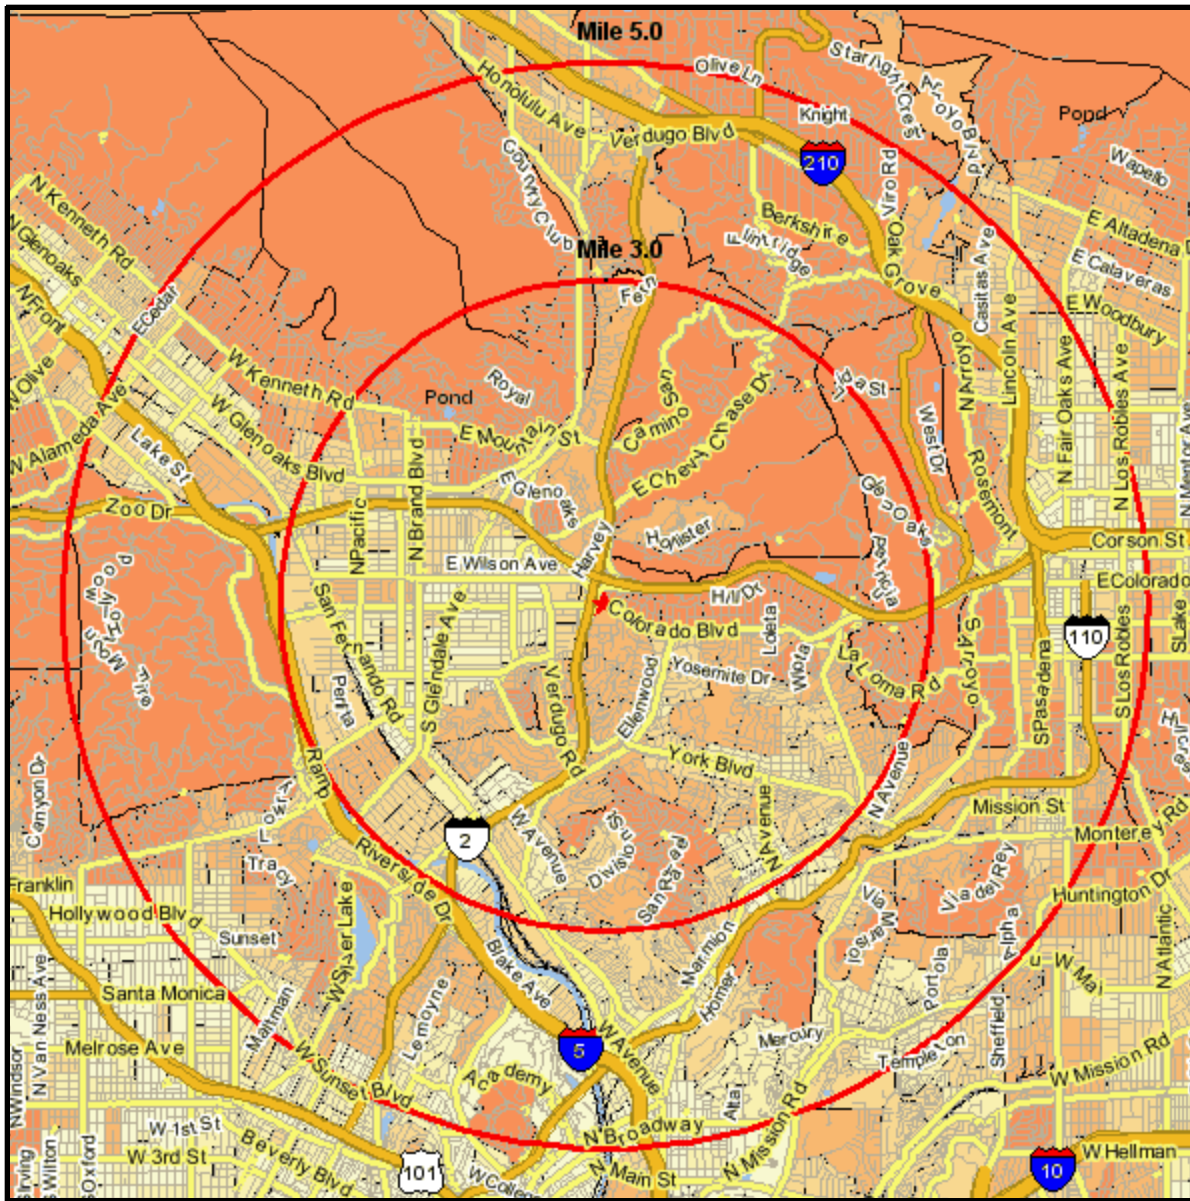

# Median Household Income

2700 COLORADO BLVD  
 LOS ANGELES, CA 90041-1081  
 Coord: 34.142663, -118.224765  
 Radius - See Appendix for Details

## Appendix: Area Listing

### Radius Definition:

2700 COLORADO BLVD	Center Point:	34.142663	-118.224765
LOS ANGELES, CA 90041-1081	Circle/Band:	0.00 -	3.00

### Radius Definition:

2700 COLORADO BLVD	Center Point:	34.142663	-118.224765
LOS ANGELES, CA 90041-1081	Circle/Band:	0.00 -	5.00