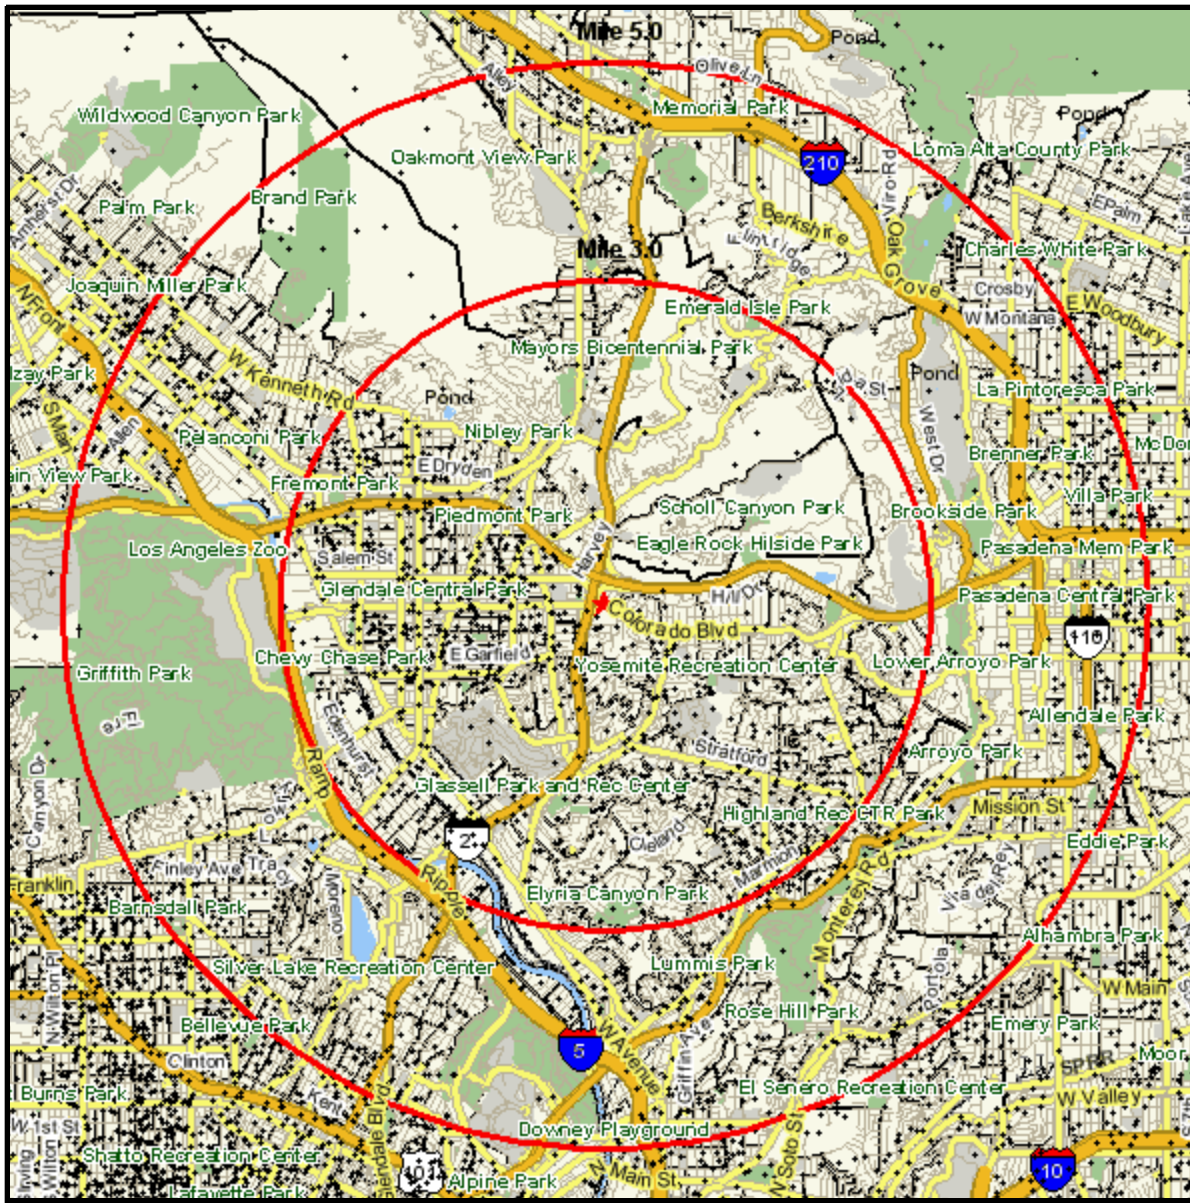

# Population Current-Year Dot Density

2700 COLORADO BLVD  
 LOS ANGELES, CA 90041-1081  
 Coord: 34.142663, -118.224765  
 Radius - See Appendix for Details

# Population Current-Year Dot Density

## Appendix: Area Listing

### Radius Definition:

2700 COLORADO BLVD  
LOS ANGELES, CA 90041-1081

Center Point: 34.142663 -118.224765  
Circle/Band: 0.00 - 3.00