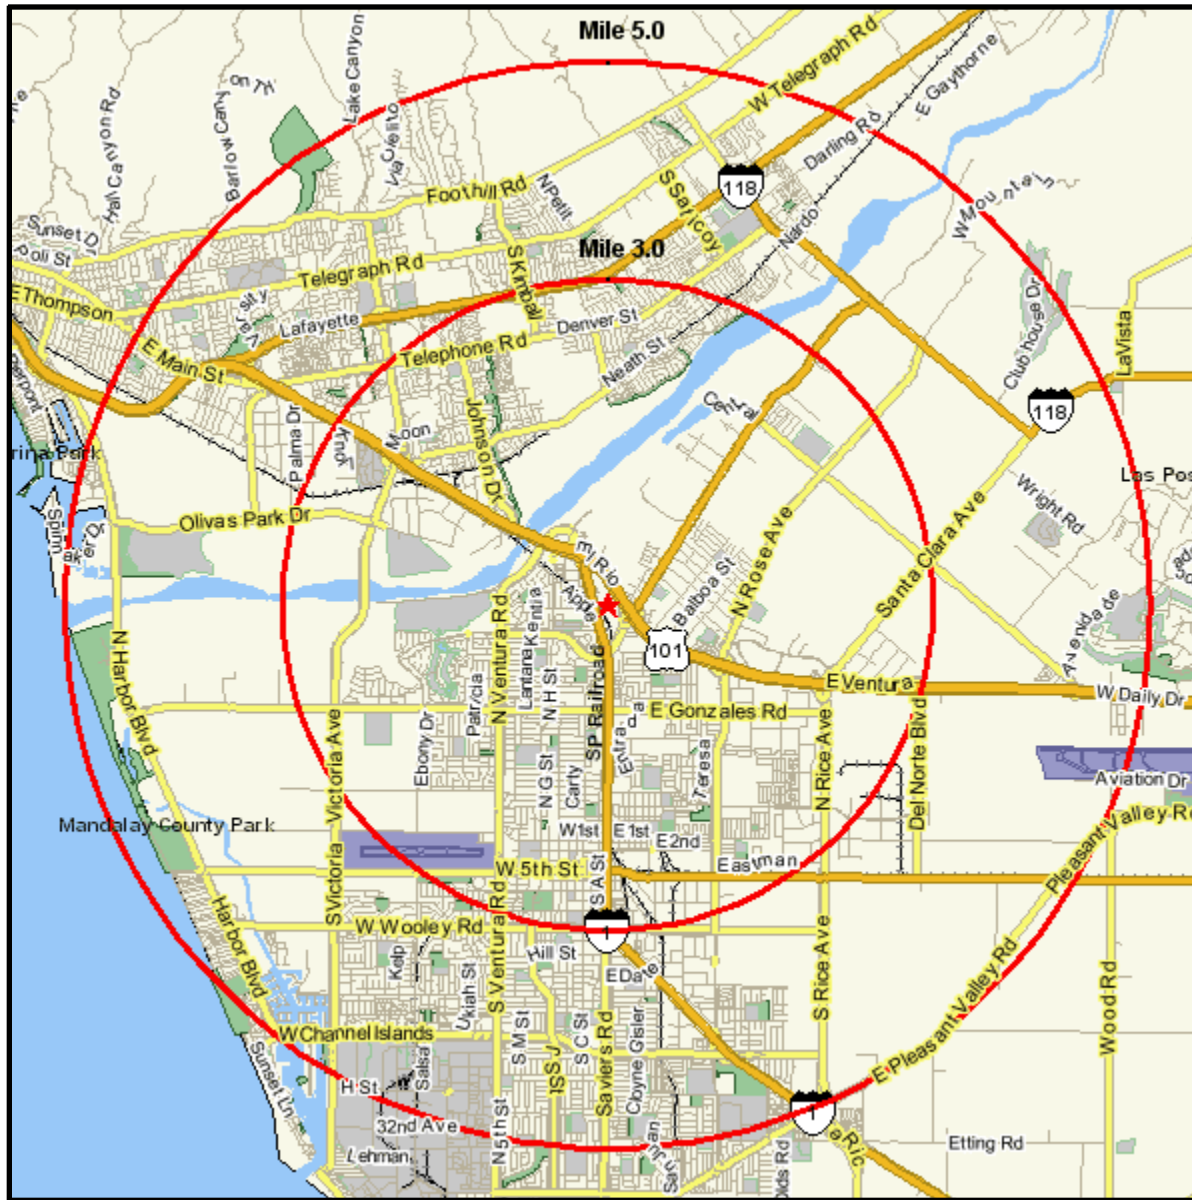

Area Map

Prepared For: **CENTRO WATT**
 Project Code:

Order #: 965208275
 Site: 31

231 W ESPLANADE DR
 OXNARD, CA 93036-1102
 Coord: 34.233139, -119.177201
 Radius - See Appendix for Details

Area Map

Prepared For: CENTRO WATT
Project Code:

Order #: 965208275
Site: 31

Appendix: Area Listing

Area Name:

Type: Radius

Radius Definition:

231 W ESPLANADE DR
OXNARD, CA 93036-1102

Center Point: 34.233139 -119.177201
Circle/Band: 0.00 - 3.00

Area Name:

Type: Radius

Radius Definition:

231 W ESPLANADE DR
OXNARD, CA 93036-1102

Center Point: 34.233139 -119.177201
Circle/Band: 0.00 - 5.00