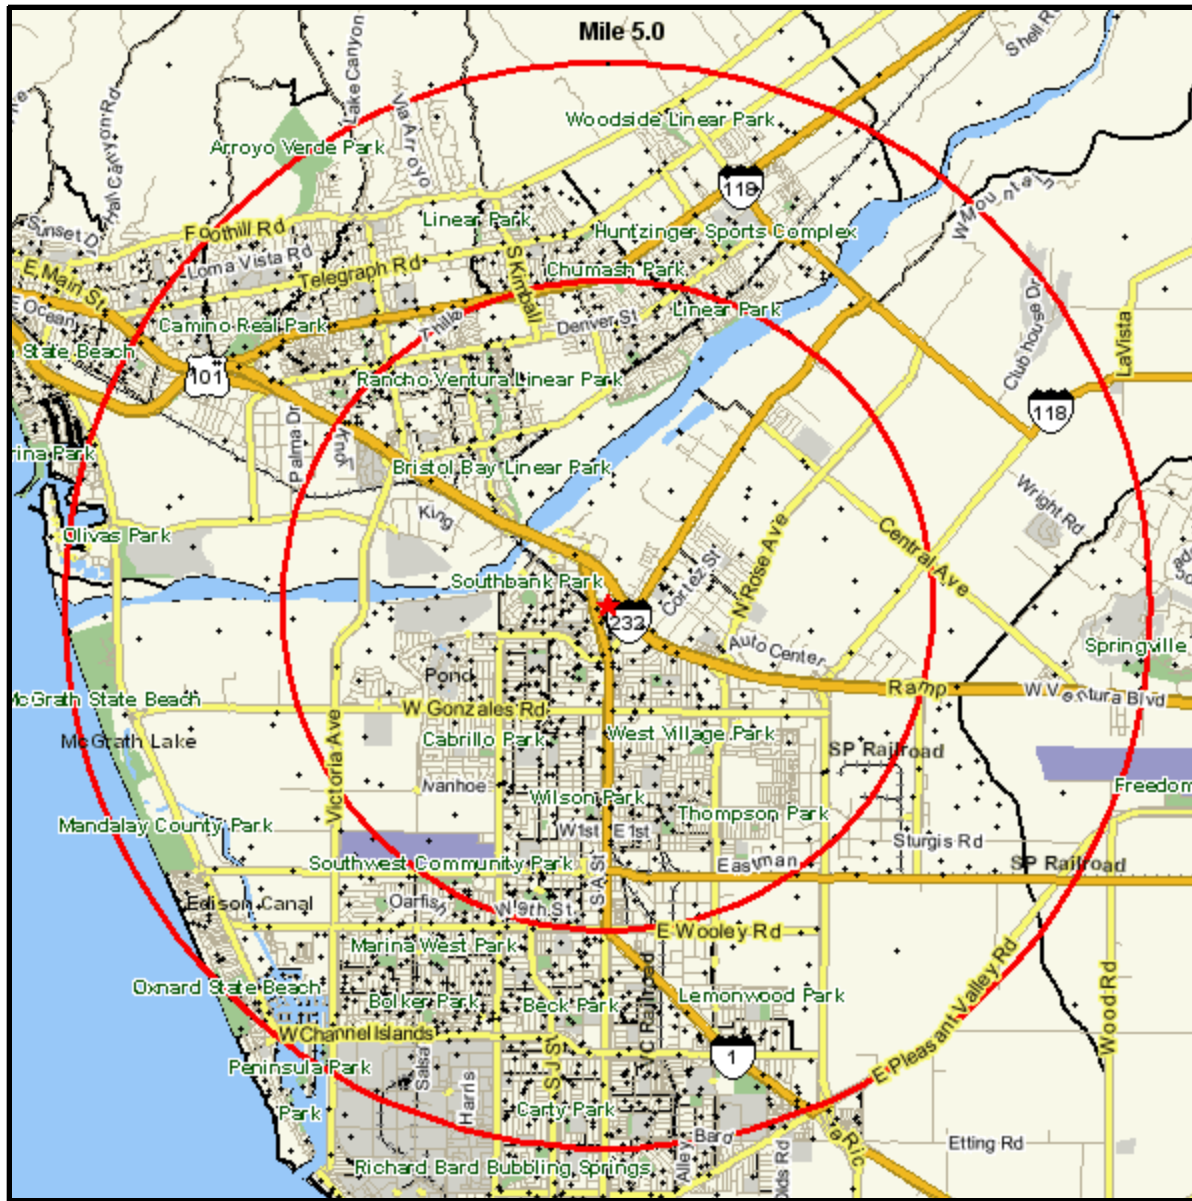

Household Current-Year Dot Density

231 W ESPLANADE DR
 OXNARD, CA 93036-1102
 Coord: 34.233139, -119.177201
 Radius - See Appendix for Details

Household Current-Year Dot Density

Appendix: Area Listing

Area Name:

Type: Radius

Radius Definition:

231 W ESPLANADE DR
OXNARD, CA 93036-1102

Center Point: 34.233139 -119.177201
Circle/Band: 0.00 - 3.00

Area Name:

Type: Radius

Radius Definition:

231 W ESPLANADE DR
OXNARD, CA 93036-1102

Center Point: 34.233139 -119.177201
Circle/Band: 0.00 - 5.00

Project Information:

Site: 1

Order Number: 965213622