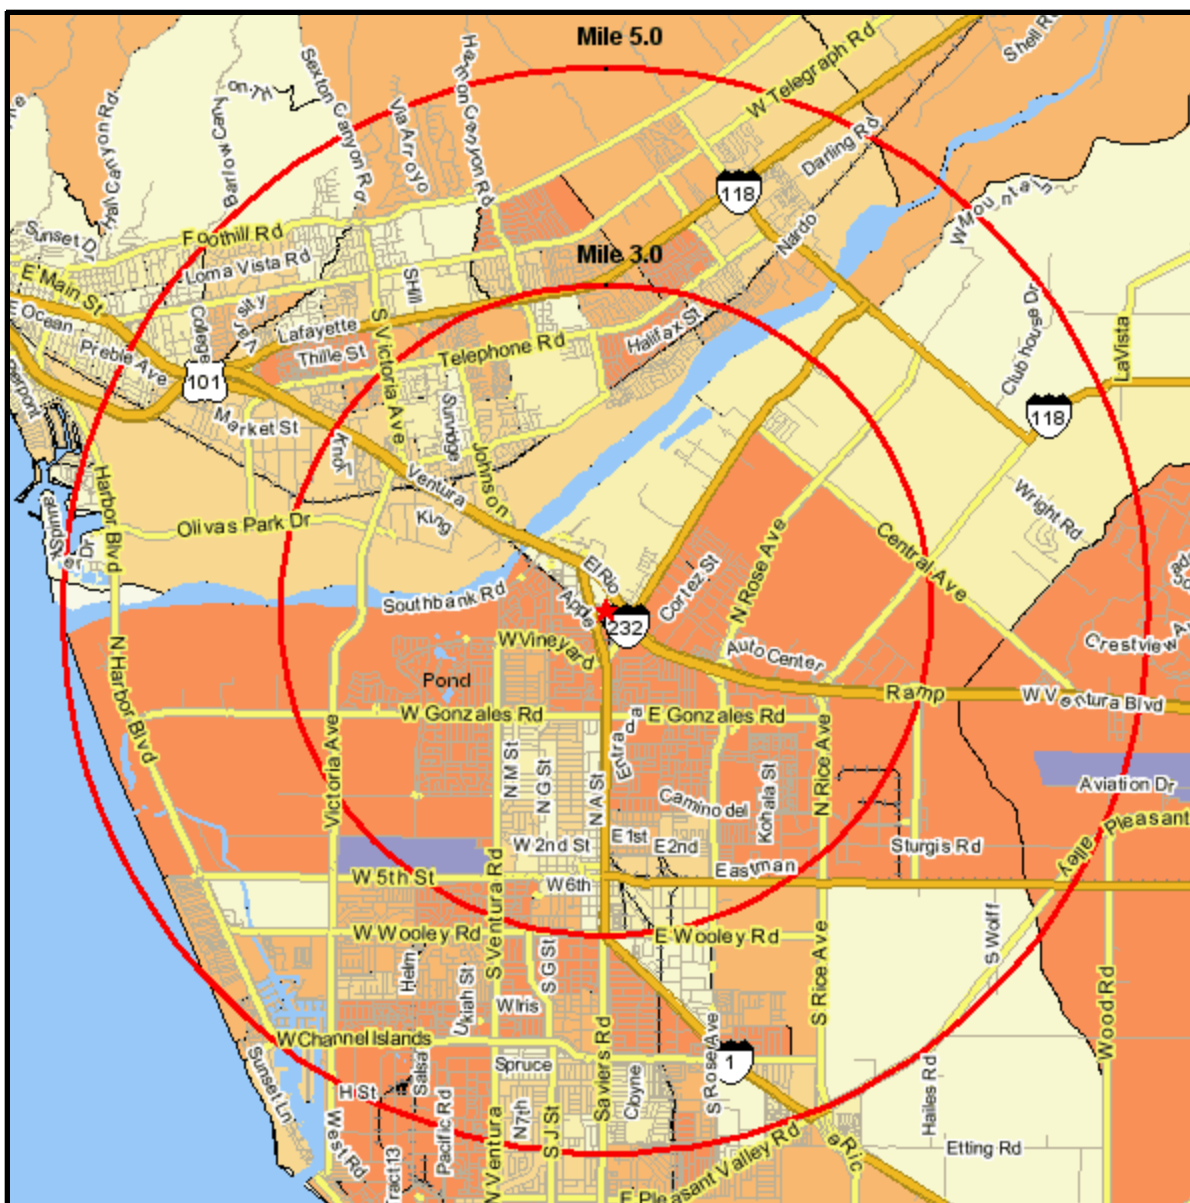

Population Current-Year

231 W ESPLANADE DR
 OXNARD, CA 93036-1102
 Coord: 34.233139, -119.177201
 Radius - See Appendix for Details

Population Current-Year

Appendix: Area Listing

Area Name:

Type: Radius

Radius Definition:

231 W ESPLANADE DR
OXNARD, CA 93036-1102

Center Point: 34.233139 -119.177201
Circle/Band: 0.00 - 3.00

Area Name:

Type: Radius

Radius Definition:

231 W ESPLANADE DR
OXNARD, CA 93036-1102

Center Point: 34.233139 -119.177201
Circle/Band: 0.00 - 5.00