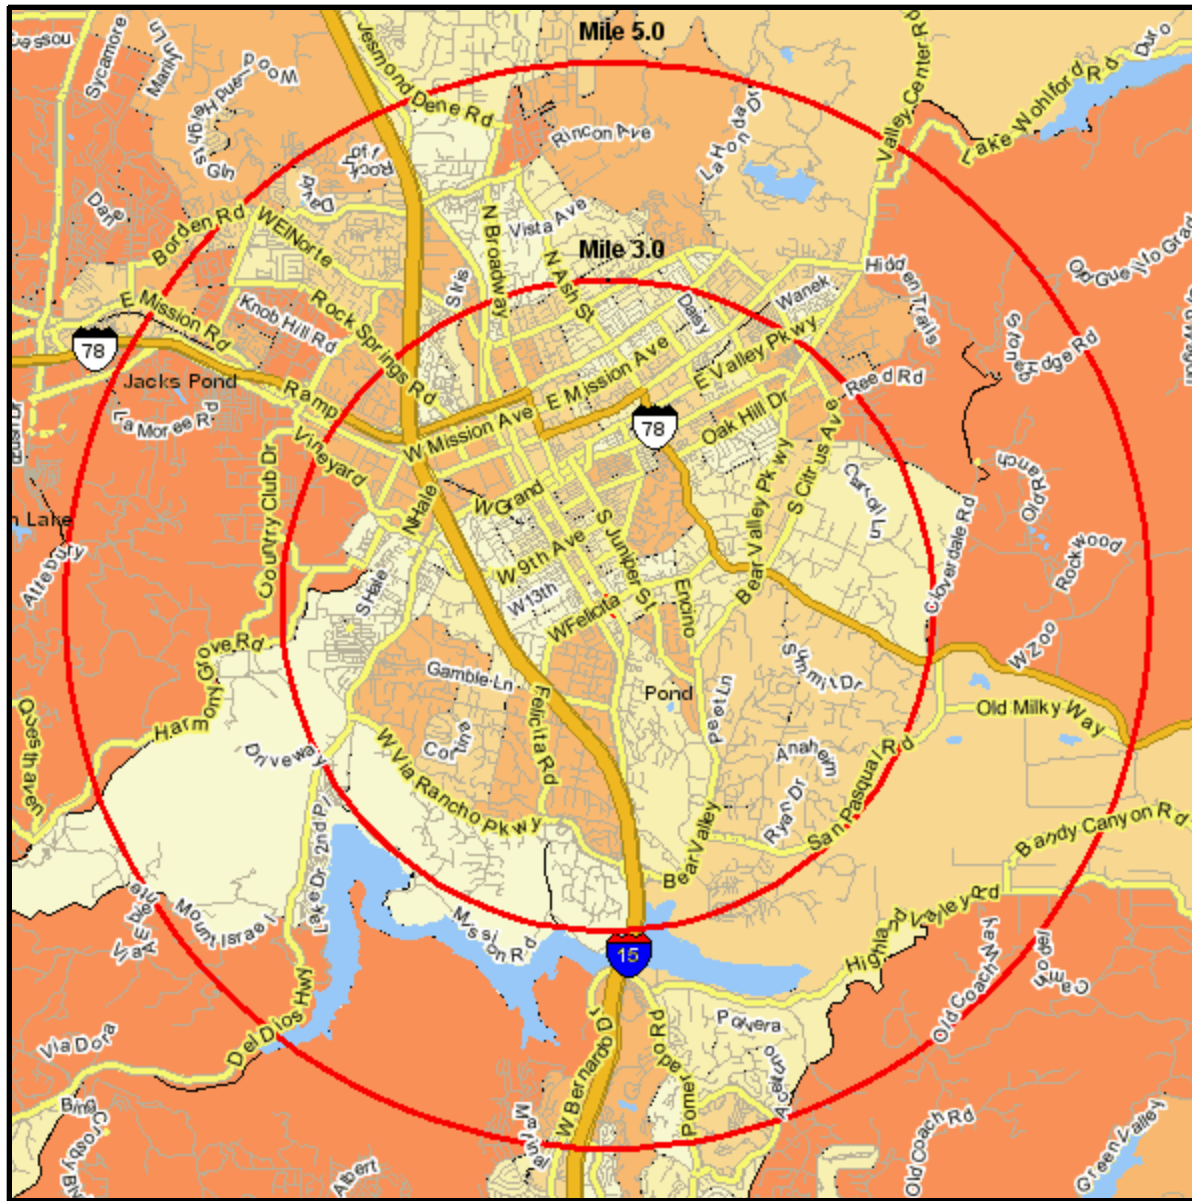

# Population Growth 2000 - Current Year

329 W FELICITA AVE  
 ESCONDIDO, CA 92025-6511  
 Coord: 33.104358, -117.073461  
 Radius - See Appendix for Details

# Population Growth 2000 - Current Year

## Appendix: Area Listing

### Radius Definition:

329 W FELICITA AVE  
ESCONDIDO, CA 92025-6515

Center Point: 33.104358 -117.073461  
Circle/Band: 0.00 - 3.00