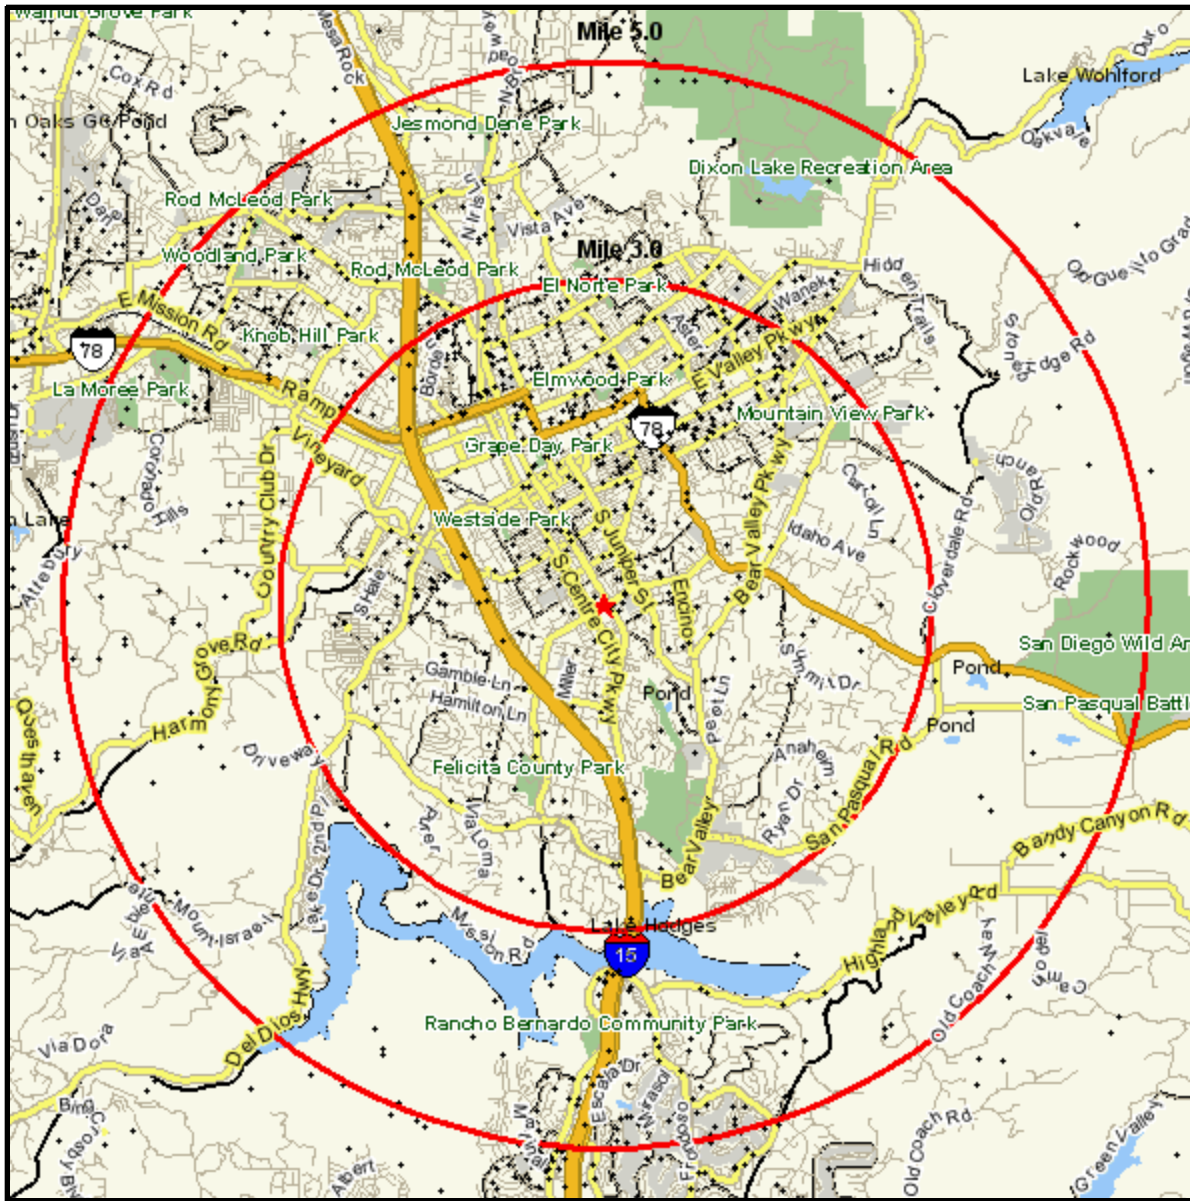

Household Current-Year Dot Density

329 W FELICITA AVE
 ESCONDIDO, CA 92025-6515
 Coord: 33.104358, -117.073461
 Radius - See Appendix for Details

Household Current-Year Dot Density

Appendix: Area Listing

Area Name:

Type: Radius

Radius Definition:

329 W FELICITA AVE
ESCONDIDO, CA 92025-6515

Center Point: 33.104358 -117.073461
Circle/Band: 0.00 - 3.00

Area Name:

Type: Radius

Radius Definition:

329 W FELICITA AVE
ESCONDIDO, CA 92025-6515

Center Point: 33.104358 -117.073461
Circle/Band: 0.00 - 5.00

Project Information:

Site: 1

Order Number: 965213649