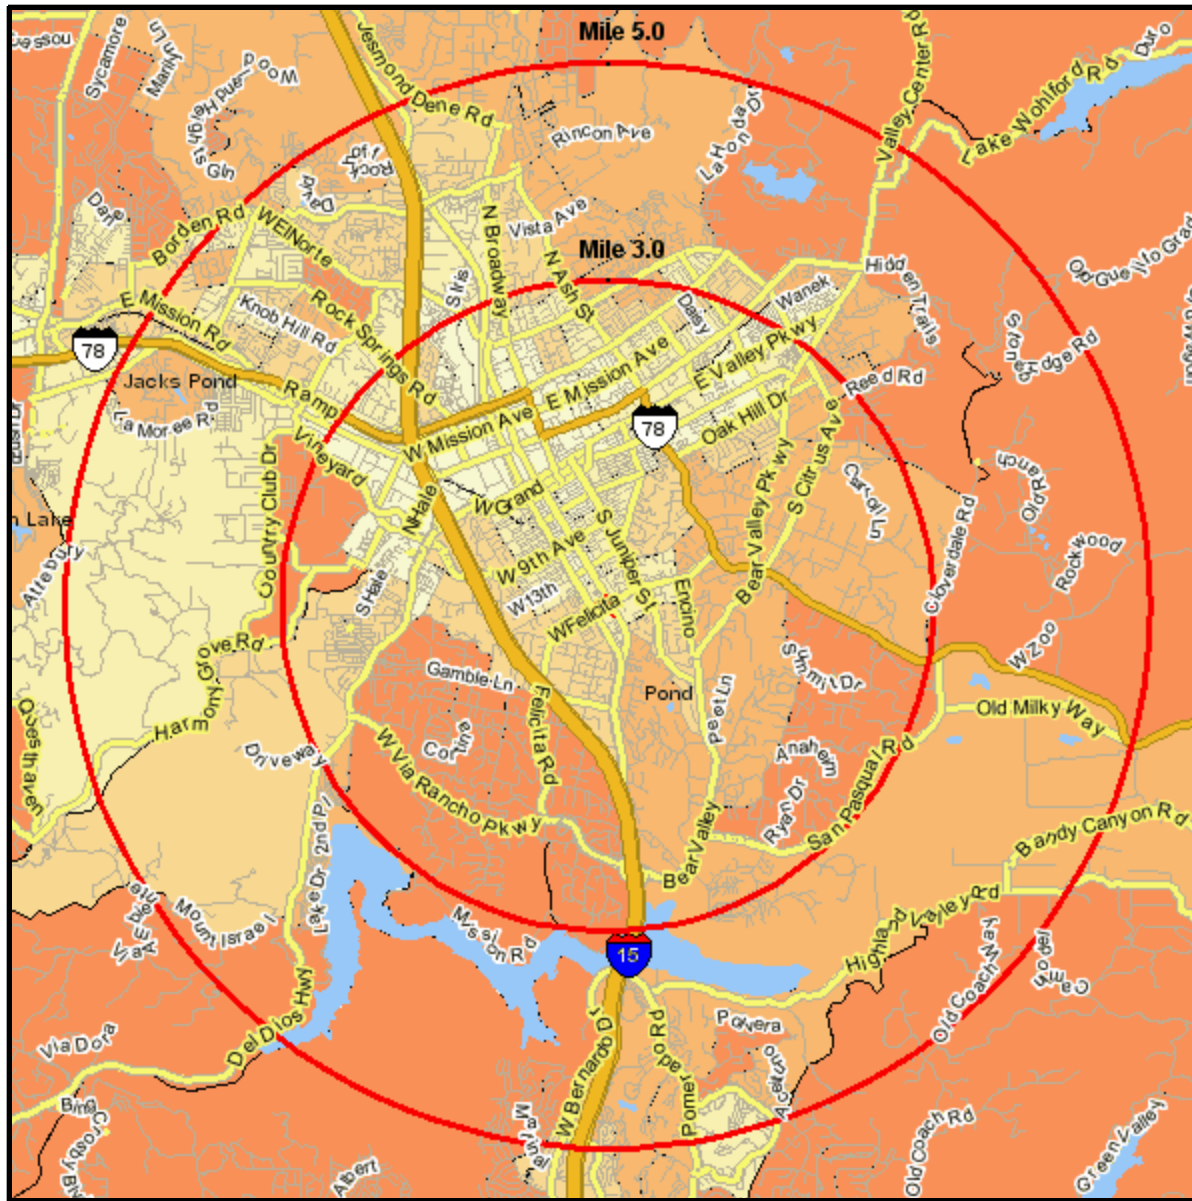

# Median Household Income

329 W FELICITA AVE  
 ESCONDIDO, CA 92025-6515  
 Coord: 33.104358, -117.073461  
 Radius - See Appendix for Details

## Appendix: Area Listing

### Area Name:

Type: Radius

### Radius Definition:

329 W FELICITA AVE  
ESCONDIDO, CA 92025-6515

Center Point: 33.104358 -117.073461  
Circle/Band: 0.00 - 3.00