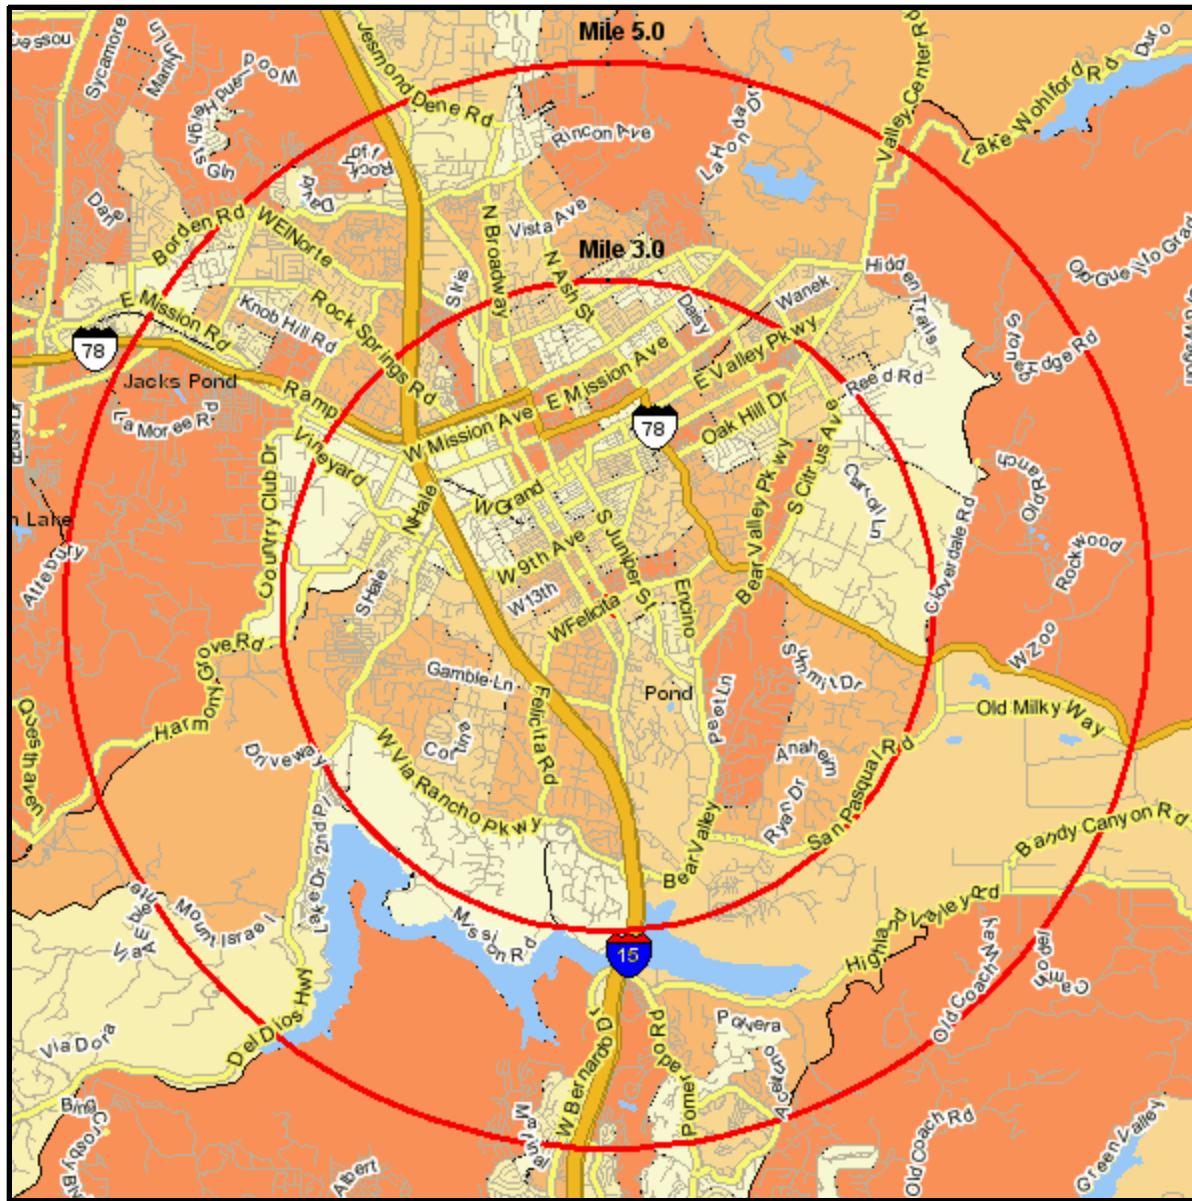

# Population Current-Year

329 W FELICITA AVE  
 ESCONDIDO, CA 92025-6511  
 Coord: 33.104358, -117.073461  
 Radius - See Appendix for Details

# Population Current-Year

## Appendix: Area Listing

### Radius Definition:

329 W FELICITA AVE  
ESCONDIDO, CA 92025-6515

Center Point: 33.104358 -117.073461  
Circle/Band: 0.00 - 3.00