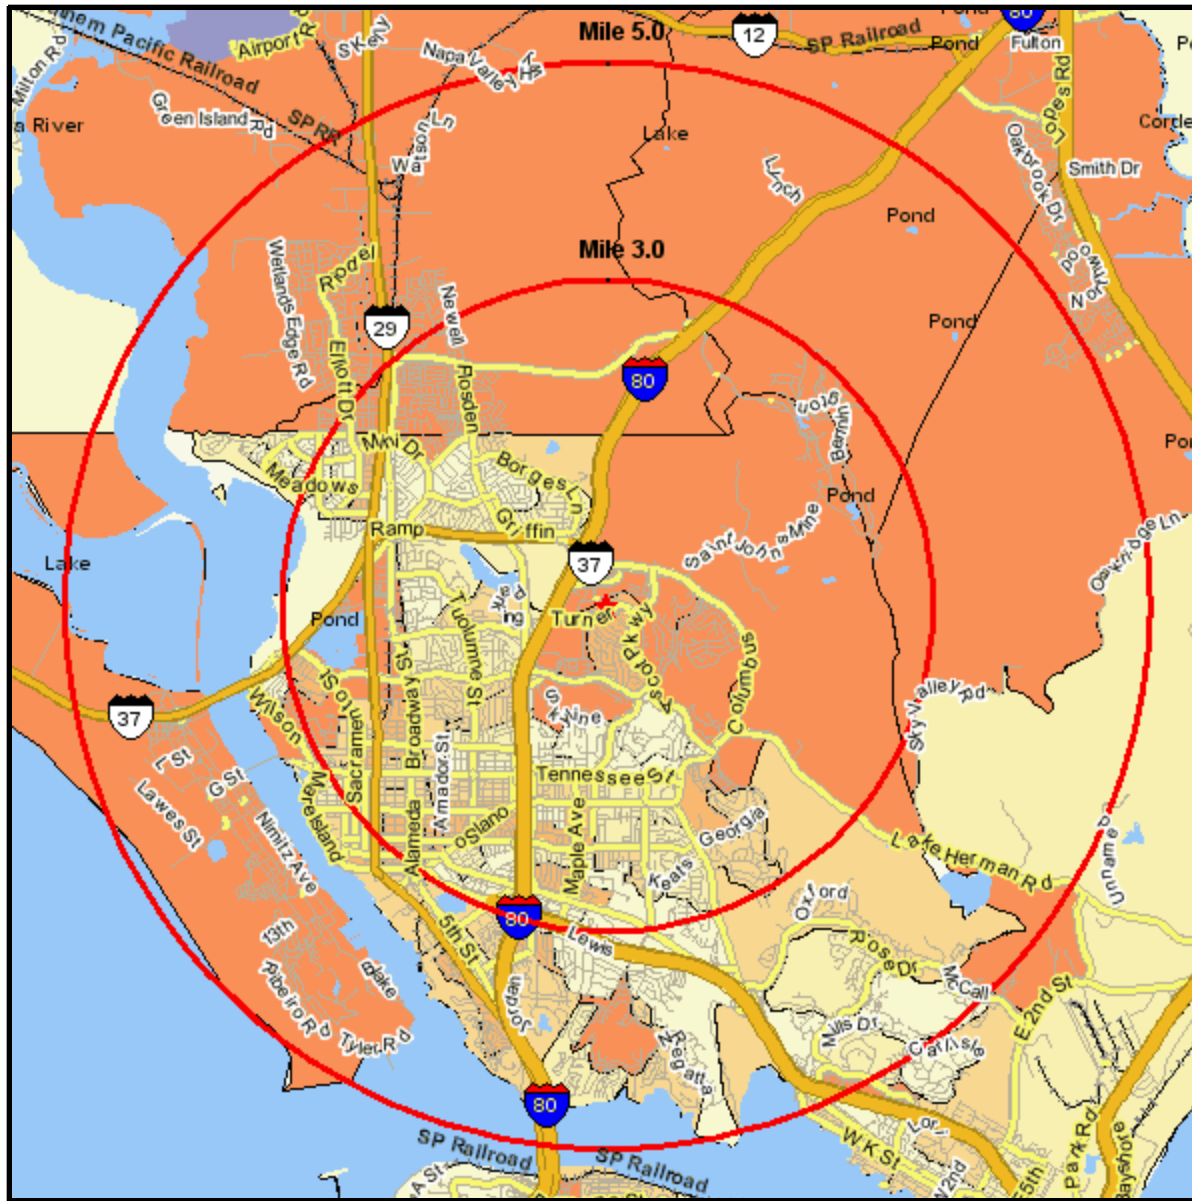

Population Growth 2000 - Current Year

114 PLAZA DR
 VALLEJO, CA 94591-3702
 Coord: 38.132216, -122.215442
 Radius - See Appendix for Details

Population Growth 2000 - Current Year

Appendix: Area Listing

Area Name:

Type: Radius

Radius Definition:

114 PLAZA DR
VALLEJO, CA 94591-3702

Center Point: 38.132216 -122.215442
Circle/Band: 0.00 - 3.00

Area Name:

Type: Radius

Radius Definition:

114 PLAZA DR
VALLEJO, CA 94591-3702

Center Point: 38.132216 -122.215442
Circle/Band: 0.00 - 5.00

Project Information:

Site: 1

Order Number: 965211381