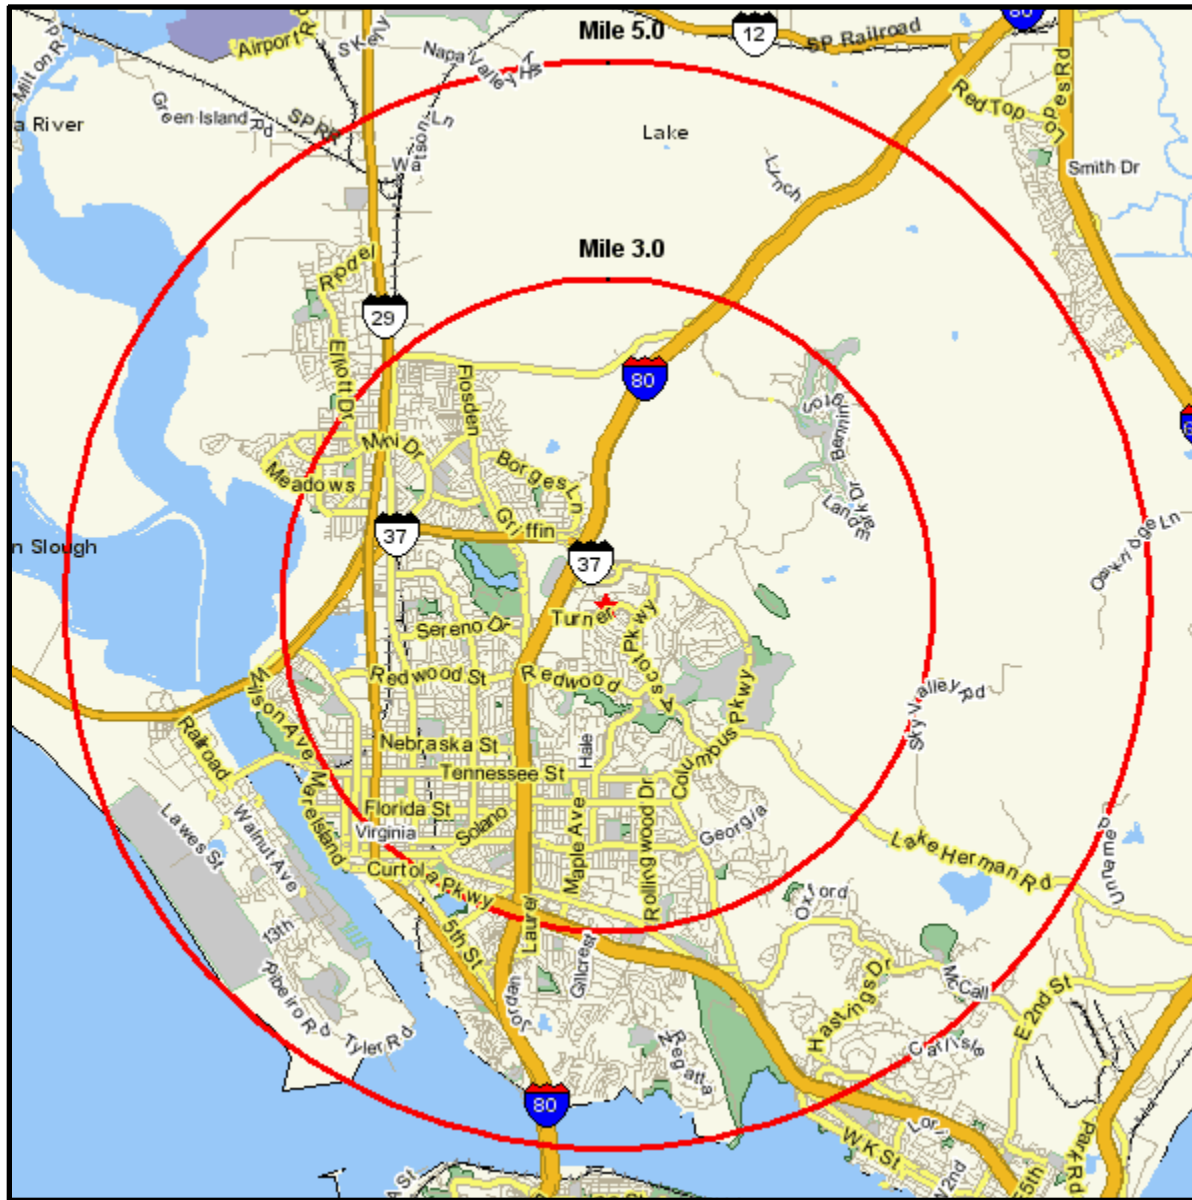

Area Map

Prepared For: **CENTRO WATT**
 Project Code:

Order #: 965211378
 Site: 01

114 PLAZA DR
 VALLEJO, CA 94591-3702
 Coord: 38.132216, -122.215442
 Radius - See Appendix for Details

- ★ Point
- Interstate Highways
- US Highways
- State Highways
- Major Highways
- Major Roads
- Roads
- Railroads
- Landmarks
- Parks
- Hydrography
- Airports
- State
- Ocean

Area Map

Prepared For: CENTRO WATT
Project Code:

Order #: 965211378
Site: 01

Appendix: Area Listing

Area Name:

Type: Radius

Radius Definition:

114 PLAZA DR
VALLEJO, CA 94591-3702

Center Point: 38.132216 -122.215442
Circle/Band: 0.00 - 3.00

Area Name:

Type: Radius

Radius Definition:

114 PLAZA DR
VALLEJO, CA 94591-3702

Center Point: 38.132216 -122.215442
Circle/Band: 0.00 - 5.00