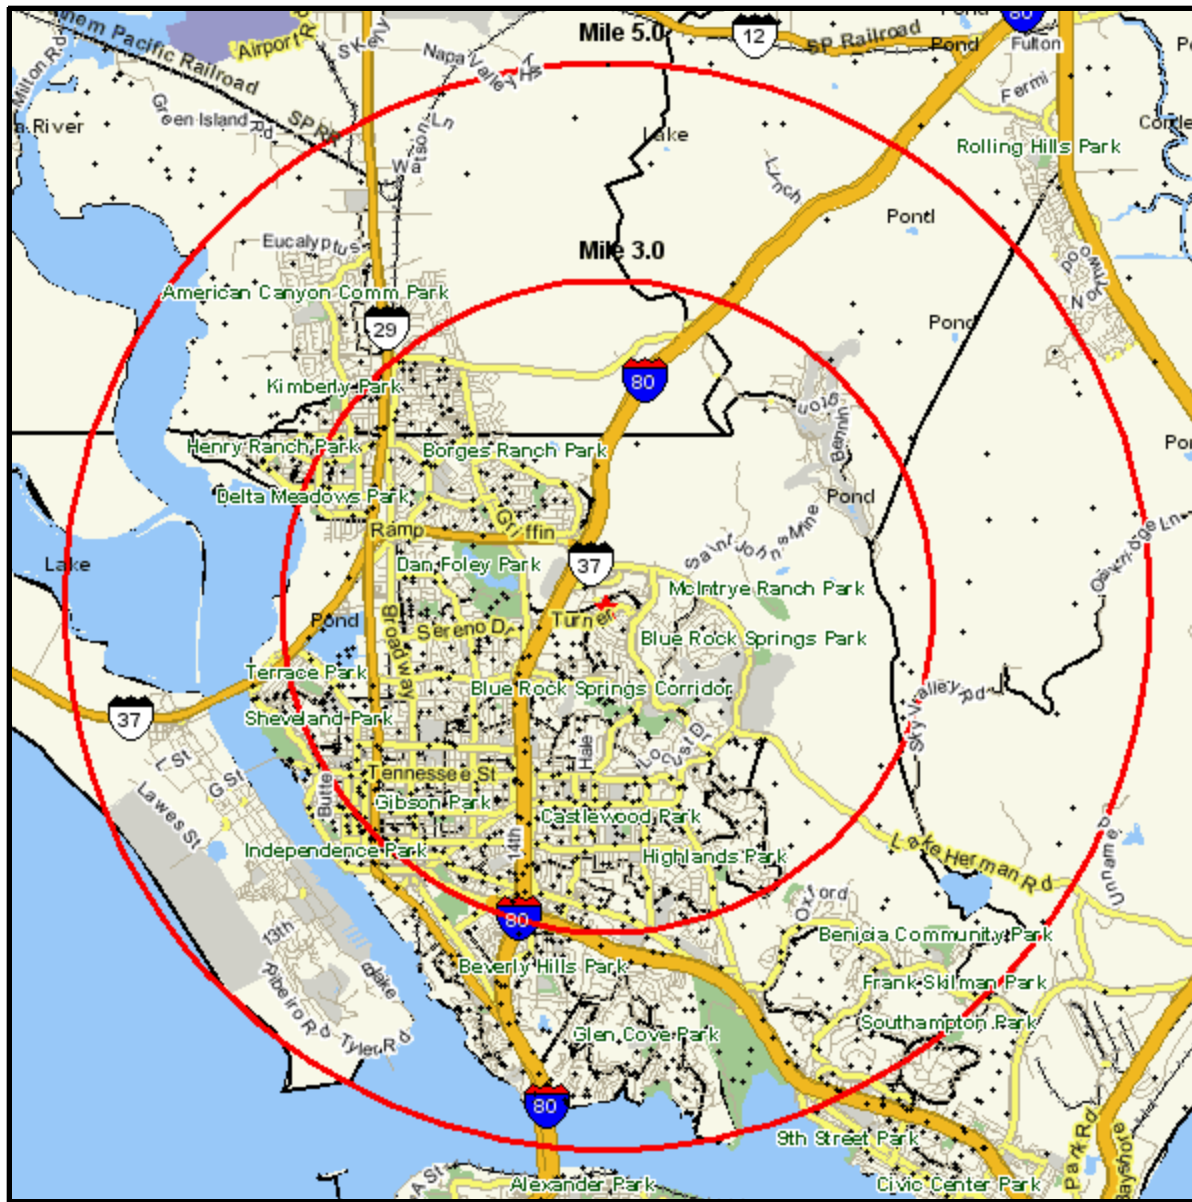

Household Current-Year Dot Density

114 PLAZA DR
 VALLEJO, CA 94591-3702
 Coord: 38.132216, -122.215442
 Radius - See Appendix for Details

Household Current-Year Dot Density

Appendix: Area Listing

Area Name:

Type: Radius

Radius Definition:

114 PLAZA DR
VALLEJO, CA 94591-3702

Center Point: 38.132216 -122.215442
Circle/Band: 0.00 - 3.00

Area Name:

Type: Radius

Radius Definition:

114 PLAZA DR
VALLEJO, CA 94591-3702

Center Point: 38.132216 -122.215442
Circle/Band: 0.00 - 5.00

Project Information:

Site: 1

Order Number: 965211381