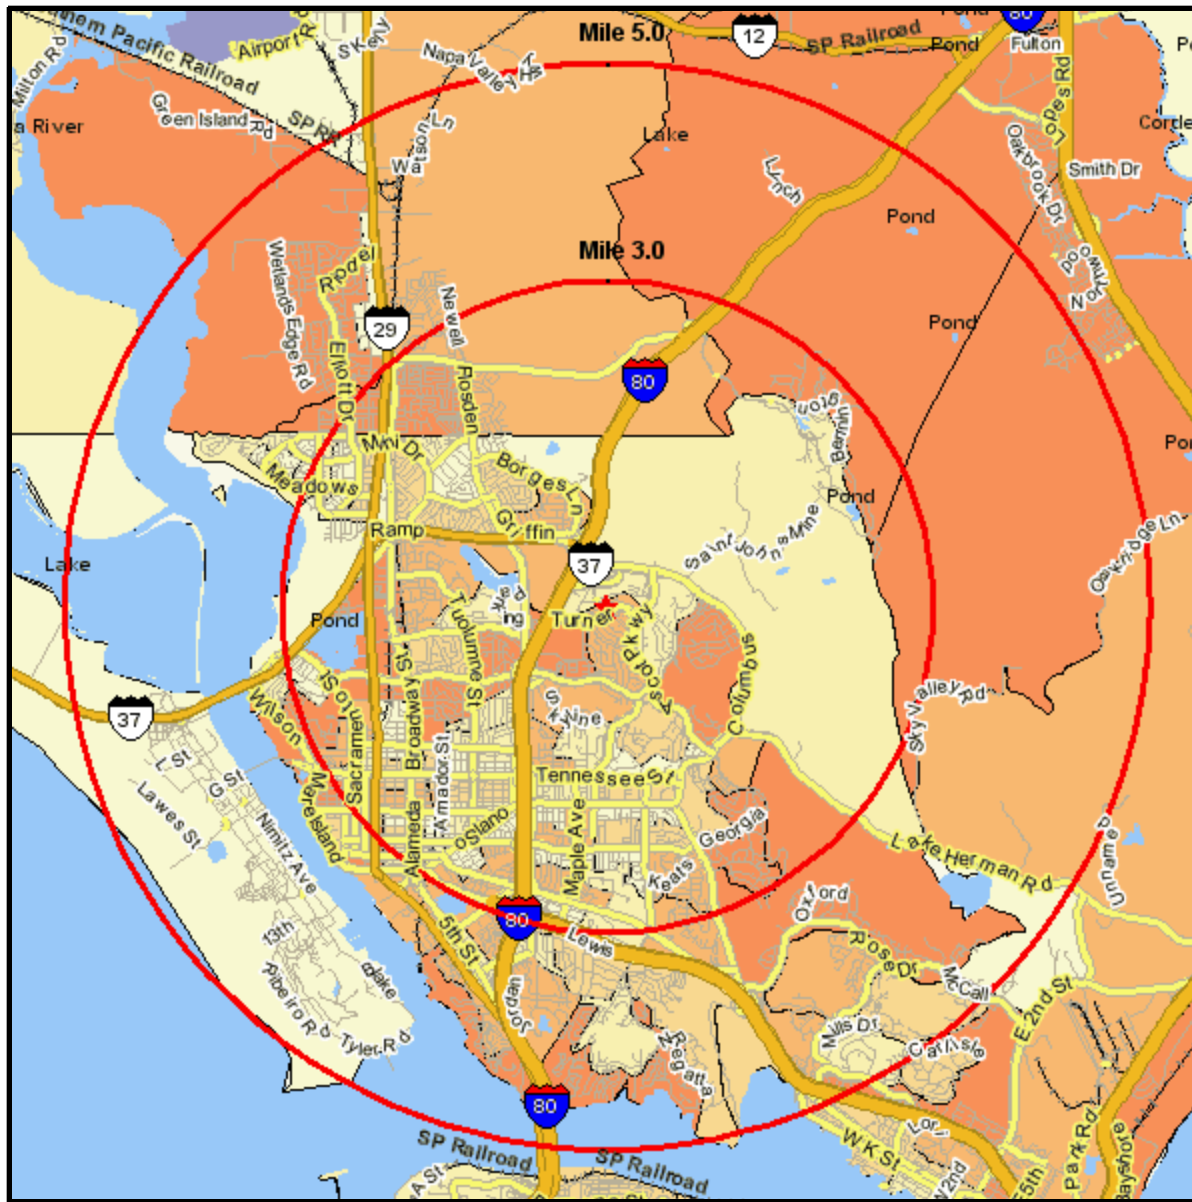

Household Current-Year

114 PLAZA DR
 VALLEJO, CA 94591-3702
 Coord: 38.132216, -122.215442
 Radius - See Appendix for Details

Household Current-Year

Appendix: Area Listing

Area Name:

Type: Radius

Radius Definition:

114 PLAZA DR
VALLEJO, CA 94591-3702

Center Point: 38.132216 -122.215442
Circle/Band: 0.00 - 3.00

Area Name:

Type: Radius

Radius Definition:

114 PLAZA DR
VALLEJO, CA 94591-3702

Center Point: 38.132216 -122.215442
Circle/Band: 0.00 - 5.00