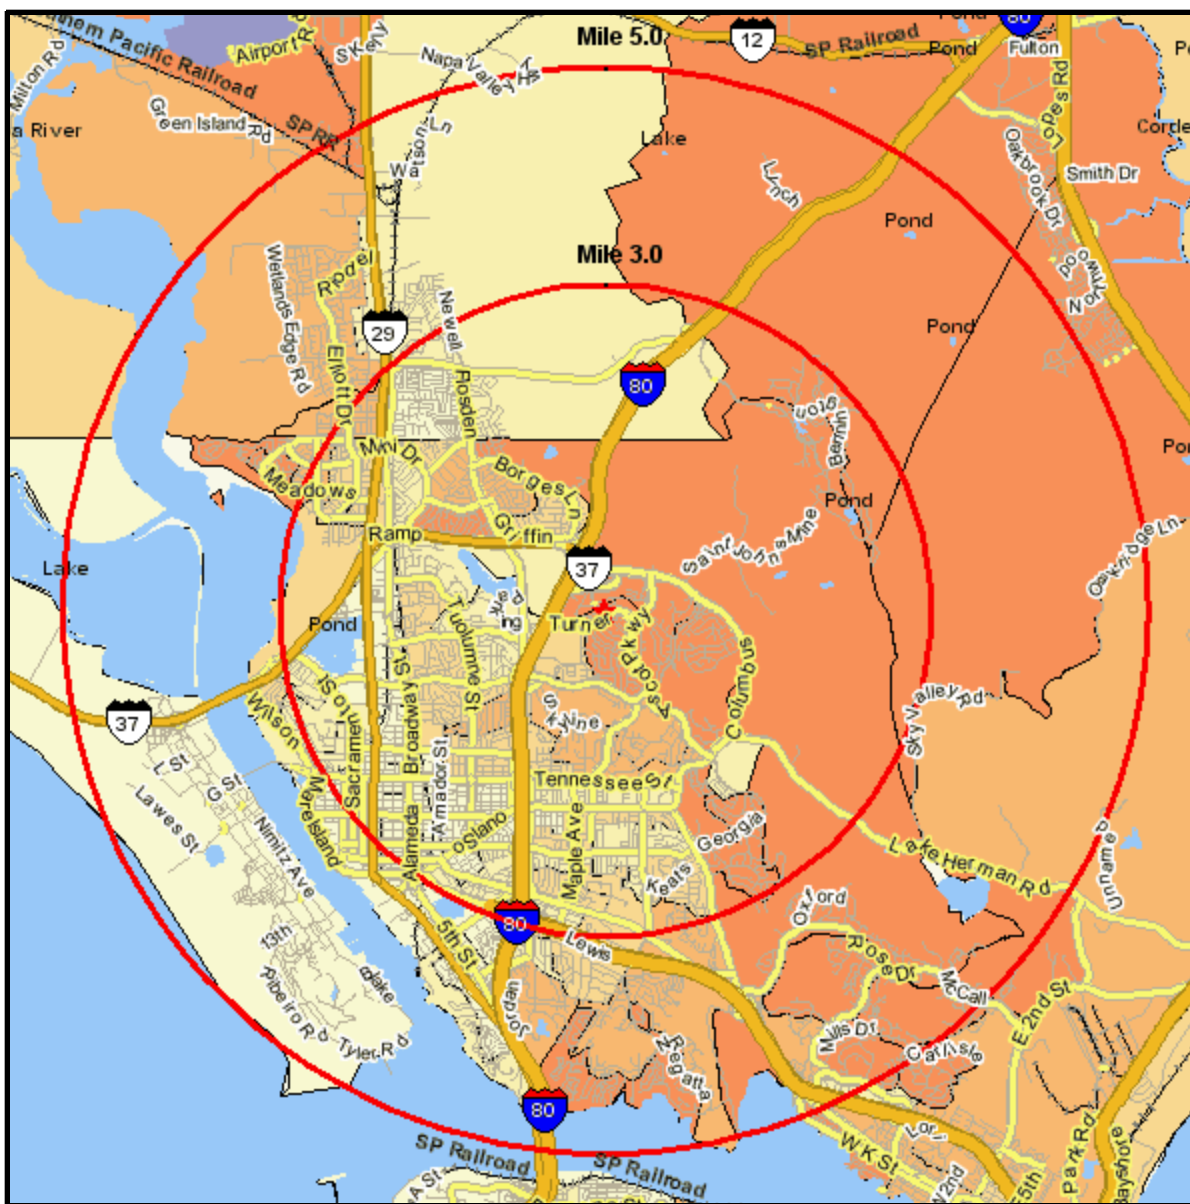

Median Household Income

114 PLAZA DR
 VALLEJO, CA 94591-3702
 Coord: 38.132216, -122.215442
 Radius - See Appendix for Details

Median Household Income

Appendix: Area Listing

Area Name:

Type: Radius

Radius Definition:

114 PLAZA DR
VALLEJO, CA 94591-3702

Center Point: 38.132216 -122.215442
Circle/Band: 0.00 - 3.00

Area Name:

Type: Radius

Radius Definition:

114 PLAZA DR
VALLEJO, CA 94591-3702

Center Point: 38.132216 -122.215442
Circle/Band: 0.00 - 5.00