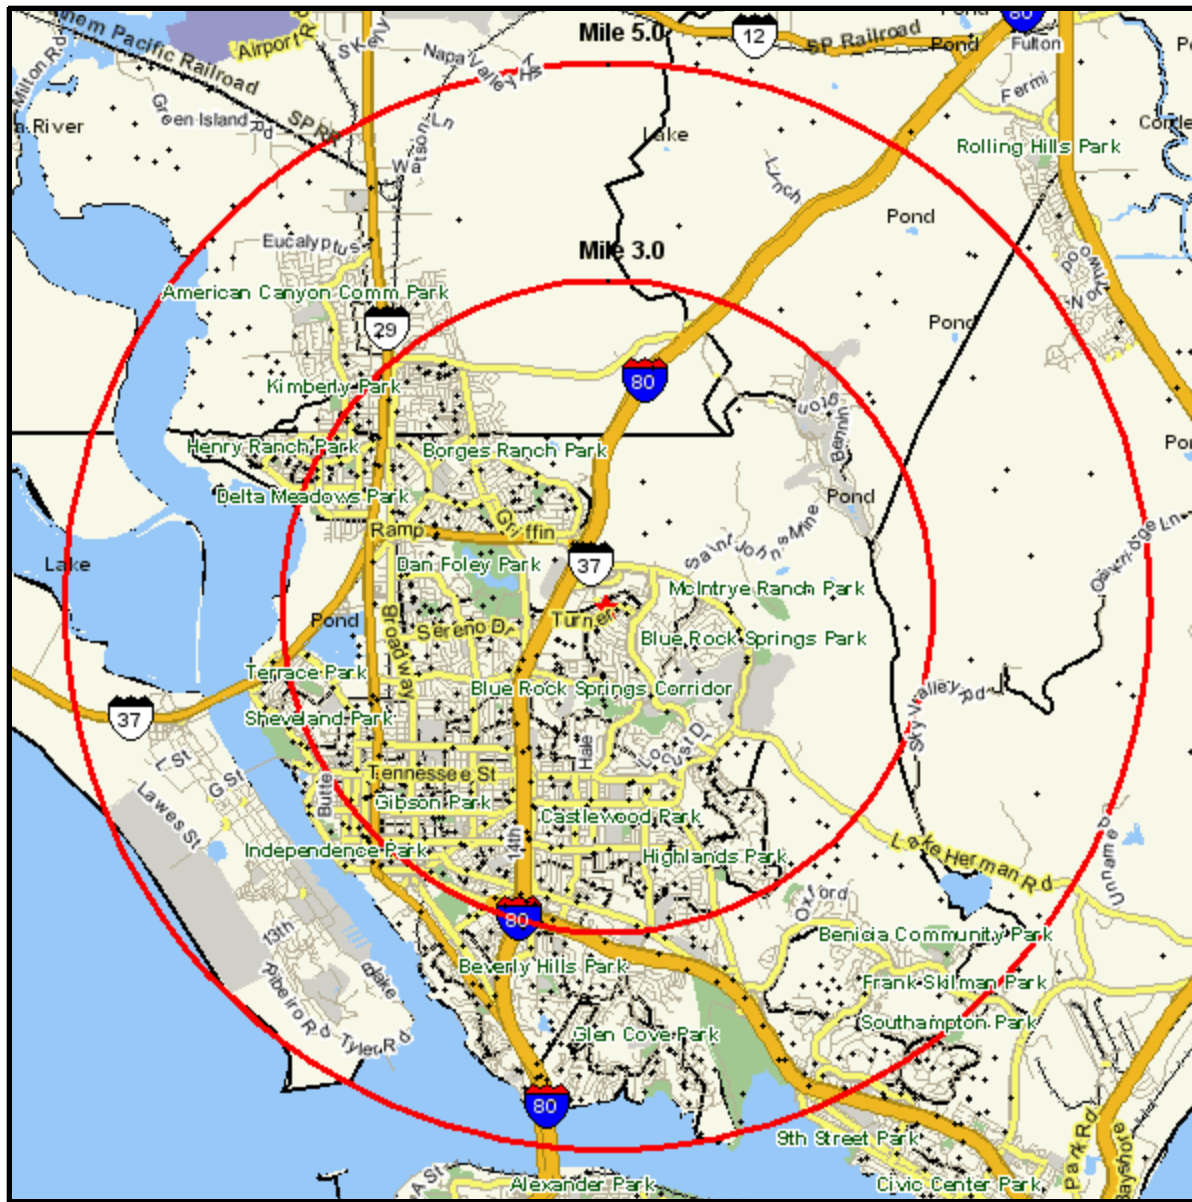

# Population Current-Year Dot Density

114 PLAZA DR  
 VALLEJO, CA 94591-3702  
 Coord: 38.132216, -122.215442  
 Radius - See Appendix for Details

Prepared on: Sat May 05, 2007  
 Project Code:  
 Prepared For: CENTRO WATT

# Population Current-Year Dot Density

## Appendix: Area Listing