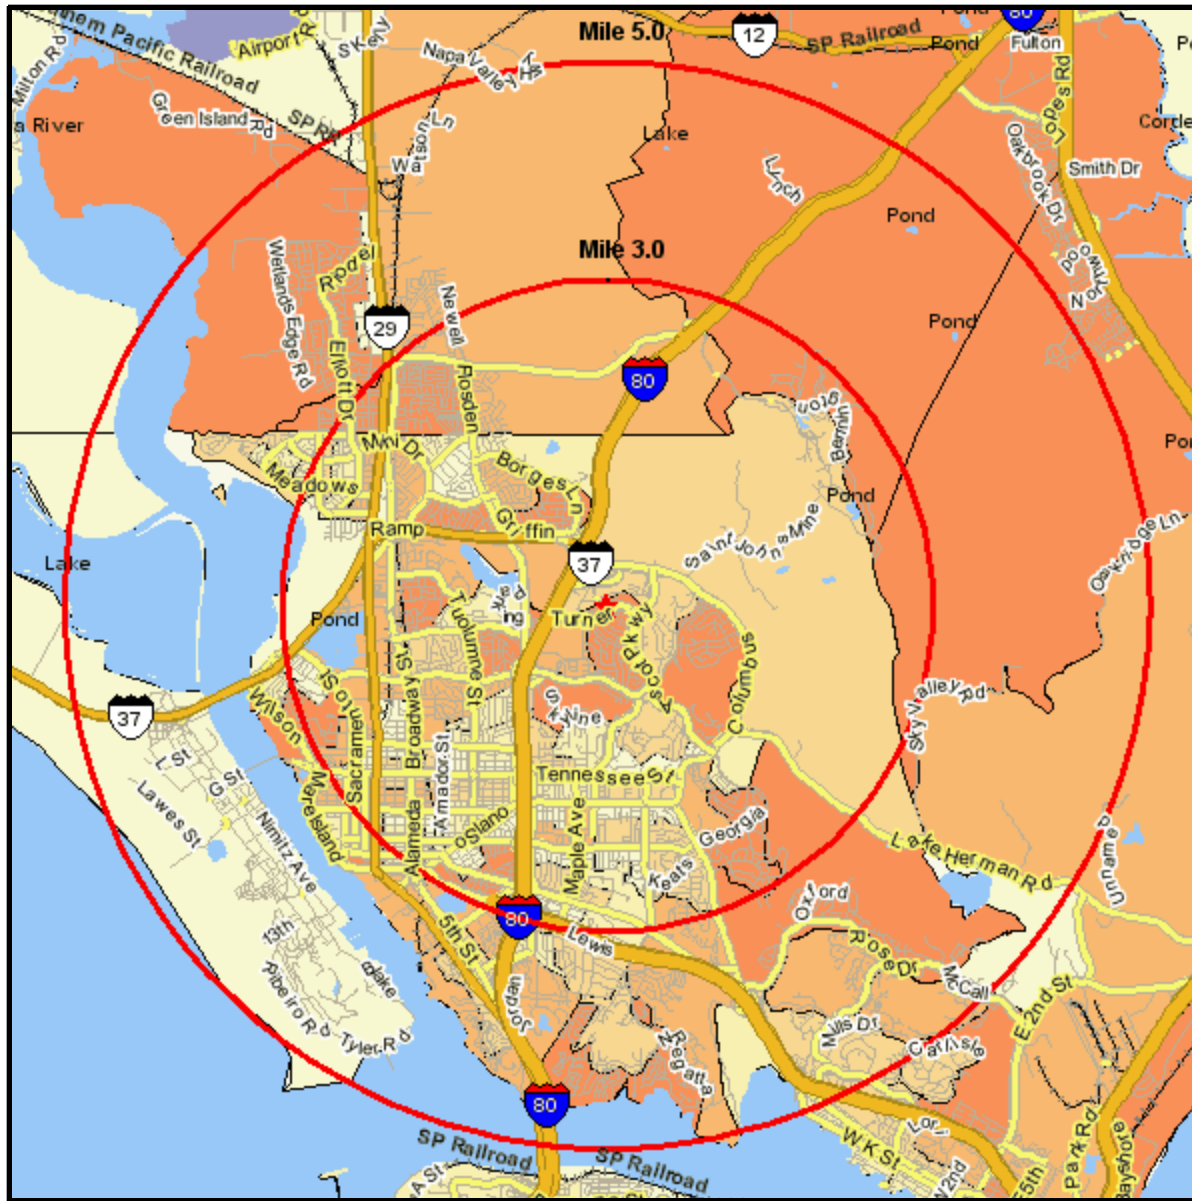

Population Current-Year

114 PLAZA DR
 VALLEJO, CA 94591-3702
 Coord: 38.132216, -122.215442
 Radius - See Appendix for Details

Population Current-Year

Appendix: Area Listing

Area Name:

Type: Radius

Radius Definition:

114 PLAZA DR
VALLEJO, CA 94591-3702

Center Point: 38.132216 -122.215442
Circle/Band: 0.00 - 3.00

Area Name:

Type: Radius

Radius Definition:

114 PLAZA DR
VALLEJO, CA 94591-3702

Center Point: 38.132216 -122.215442
Circle/Band: 0.00 - 5.00