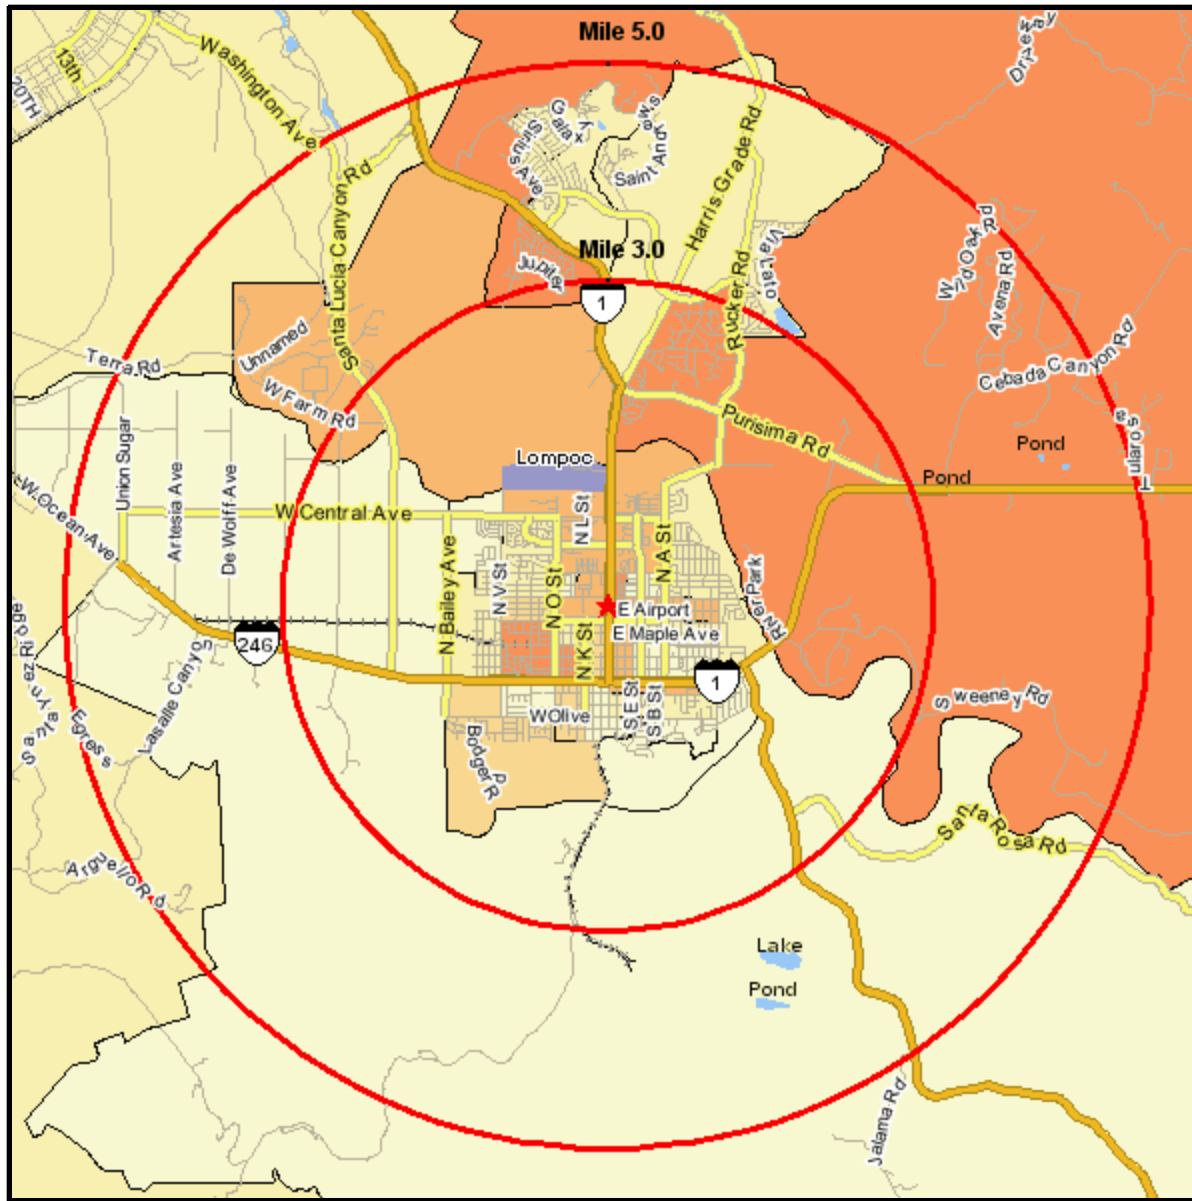

Population Growth 2000 - Current Year

729 N H ST
 LOMPOC, CA 93436-4520
 Coord: 34.649029, -120.458066
 Radius - See Appendix for Details

Population Growth 2000 - Current Year

Appendix: Area Listing

Area Name:

Type: Radius

Radius Definition:

729 N H ST	Center Point:	34.649029	-120.458066
LOMPOC, CA 93436-4520	Circle/Band:	0.00 -	3.00

Area Name:

Type: Radius

Radius Definition:

729 N H ST	Center Point:	34.649029	-120.458066
LOMPOC, CA 93436-4520	Circle/Band:	0.00 -	5.00