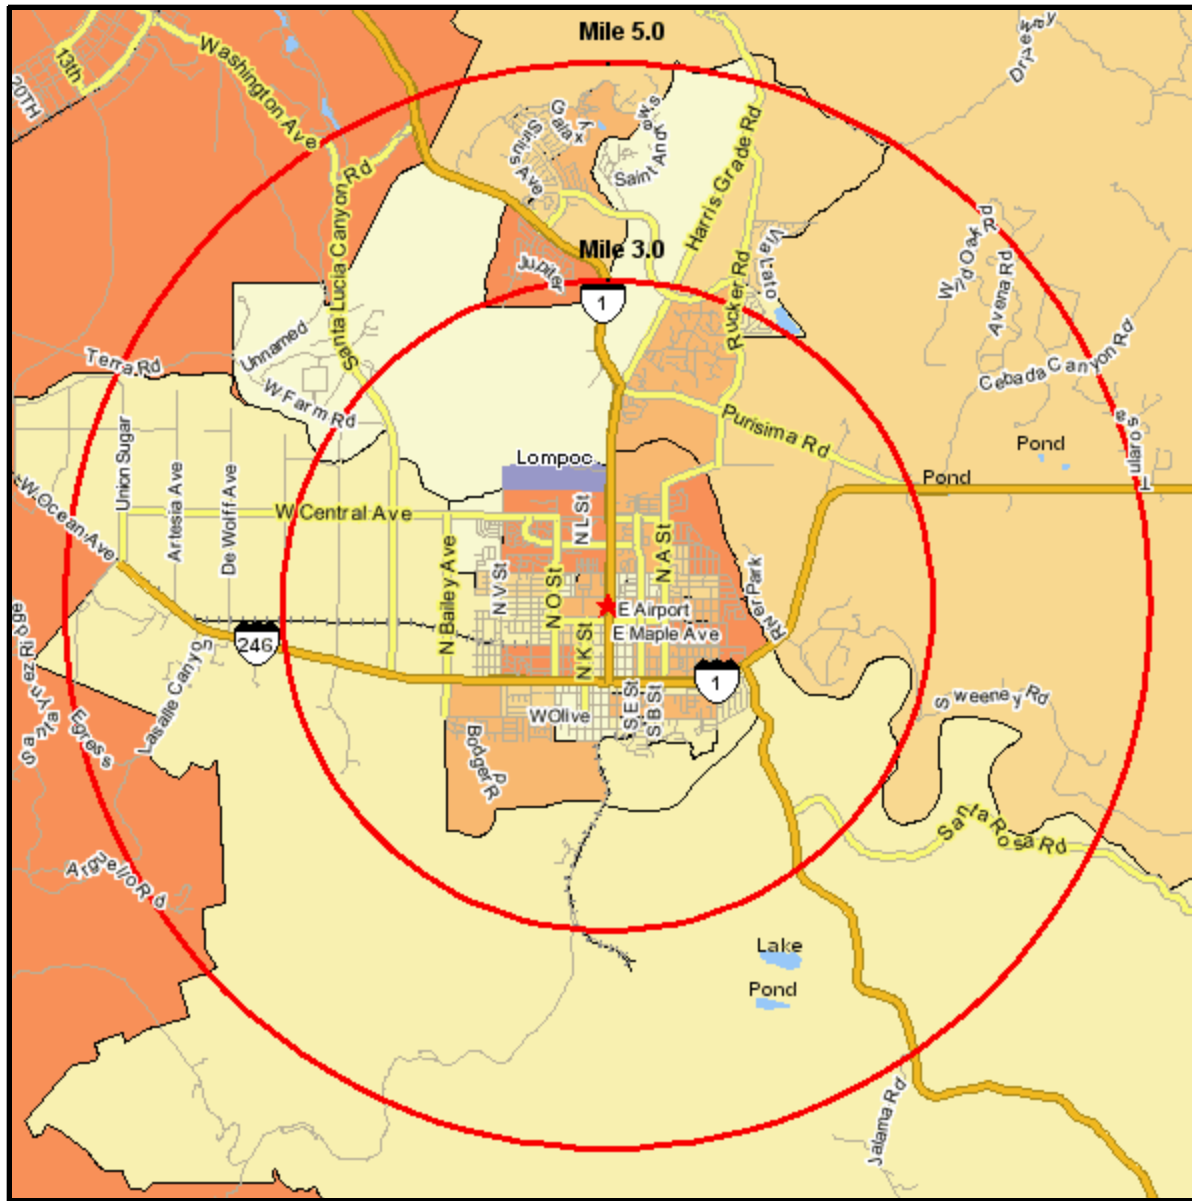

# Household Current-Year

729 N H ST  
 LOMPOC, CA 93436-4520  
 Coord: 34.649029, -120.458066  
 Radius - See Appendix for Details

## Appendix: Area Listing

### Area Name:

Type: Radius

### Radius Definition:

729 N H ST  
LOMPOC, CA 93436-4520

Center Point: 34.649029 -120.458066  
Circle/Band: 0.00 - 3.00