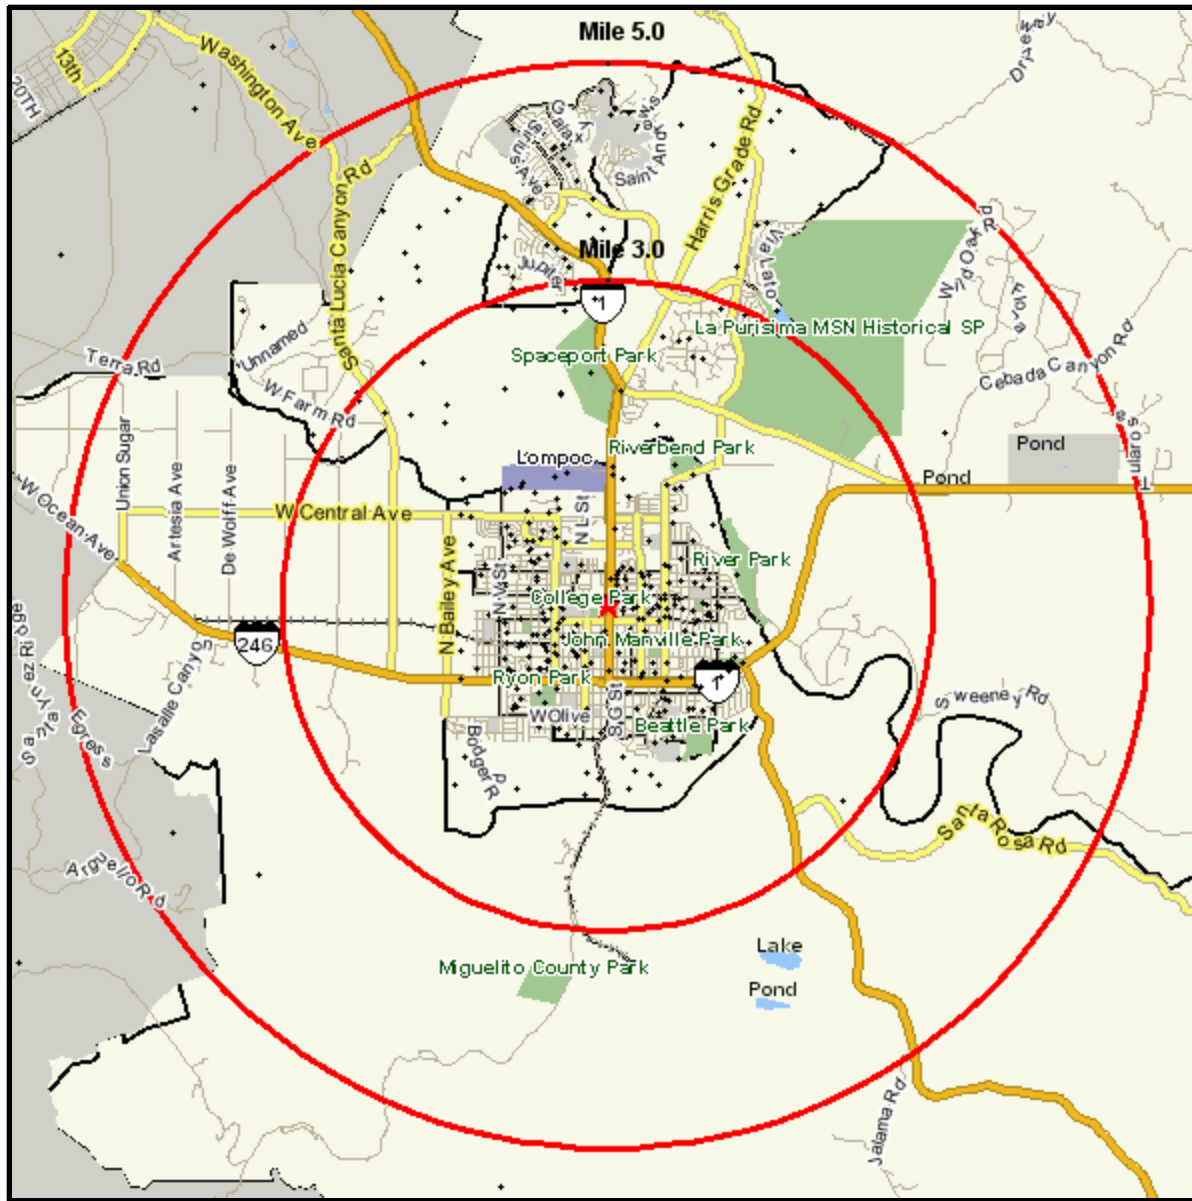

Population Current-Year Dot Density

729 N H ST
 LOMPOC, CA 93436-4520
 Coord: 34.649029, -120.458066
 Radius - See Appendix for Details

Population Current-Year Dot Density

Appendix: Area Listing

Area Name:

Type: Radius

Radius Definition:

729 N H ST
LOMPOC, CA 93436-4520

Center Point: 34.649029 -120.458066
Circle/Band: 0.00 - 3.00

Area Name:

Type: Radius

Radius Definition:

729 N H ST
LOMPOC, CA 93436-4520

Center Point: 34.649029 -120.458066
Circle/Band: 0.00 - 5.00

Project Information:

Site: 1

Order Number: 965213750