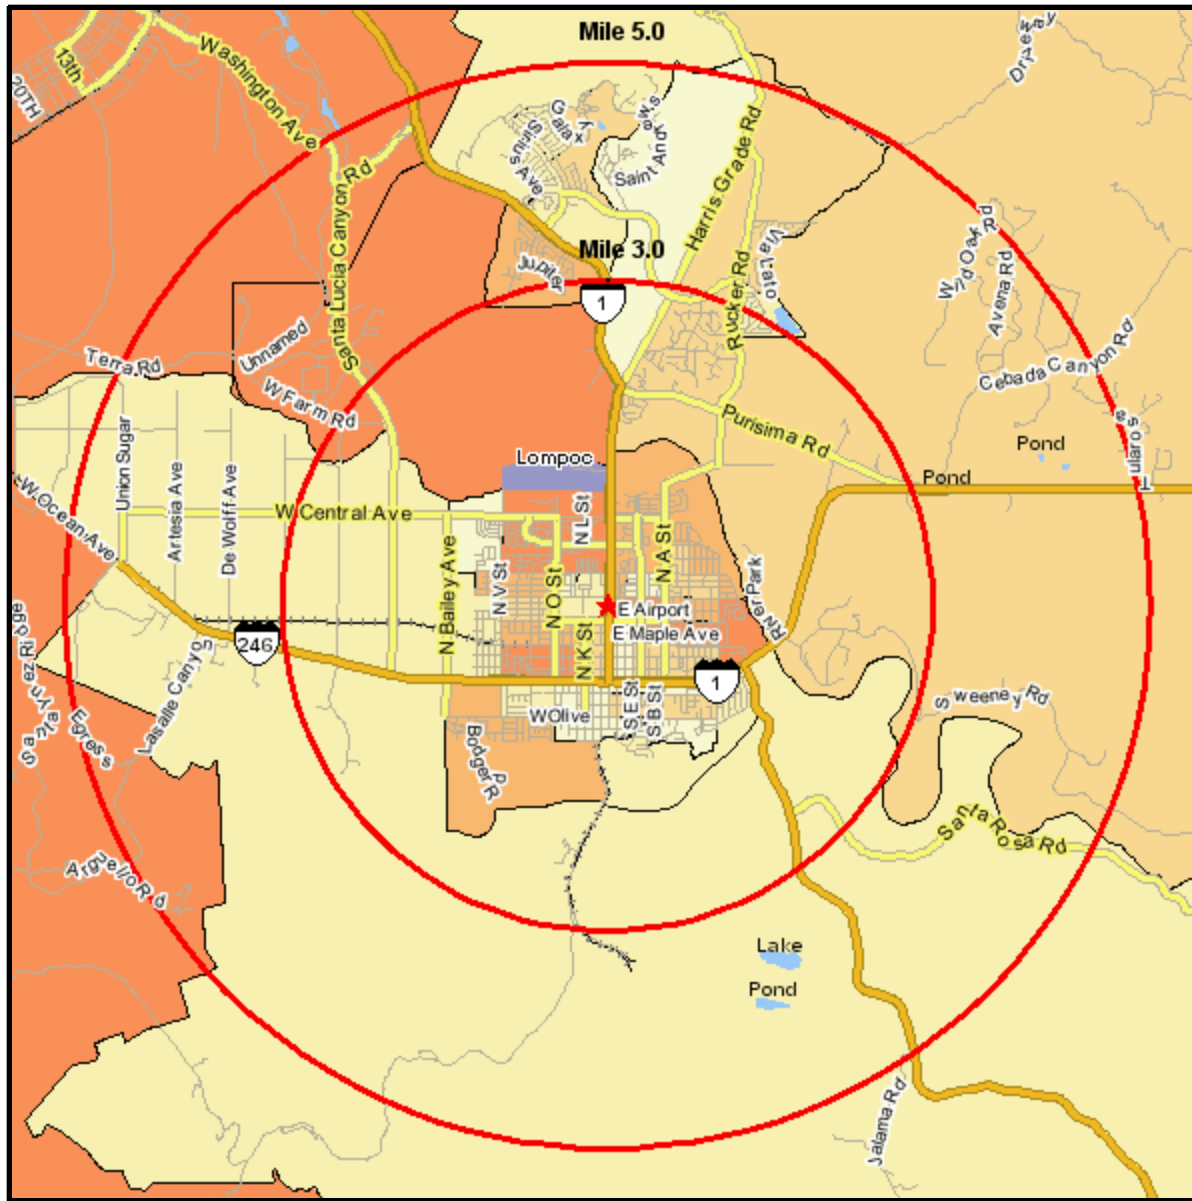

Population Current-Year

729 N H ST
 LOMPOC, CA 93436-4520
 Coord: 34.649029, -120.458066
 Radius - See Appendix for Details

Population Current-Year

Appendix: Area Listing

Area Name:

Type: Radius

Radius Definition:

729 N H ST	Center Point:	34.649029	-120.458066
LOMPOC, CA 93436-4520	Circle/Band:	0.00 -	3.00

Area Name:

Type: Radius

Radius Definition:

729 N H ST	Center Point:	34.649029	-120.458066
LOMPOC, CA 93436-4520	Circle/Band:	0.00 -	5.00

Project Information:

Site: 1

Order Number: 965213750