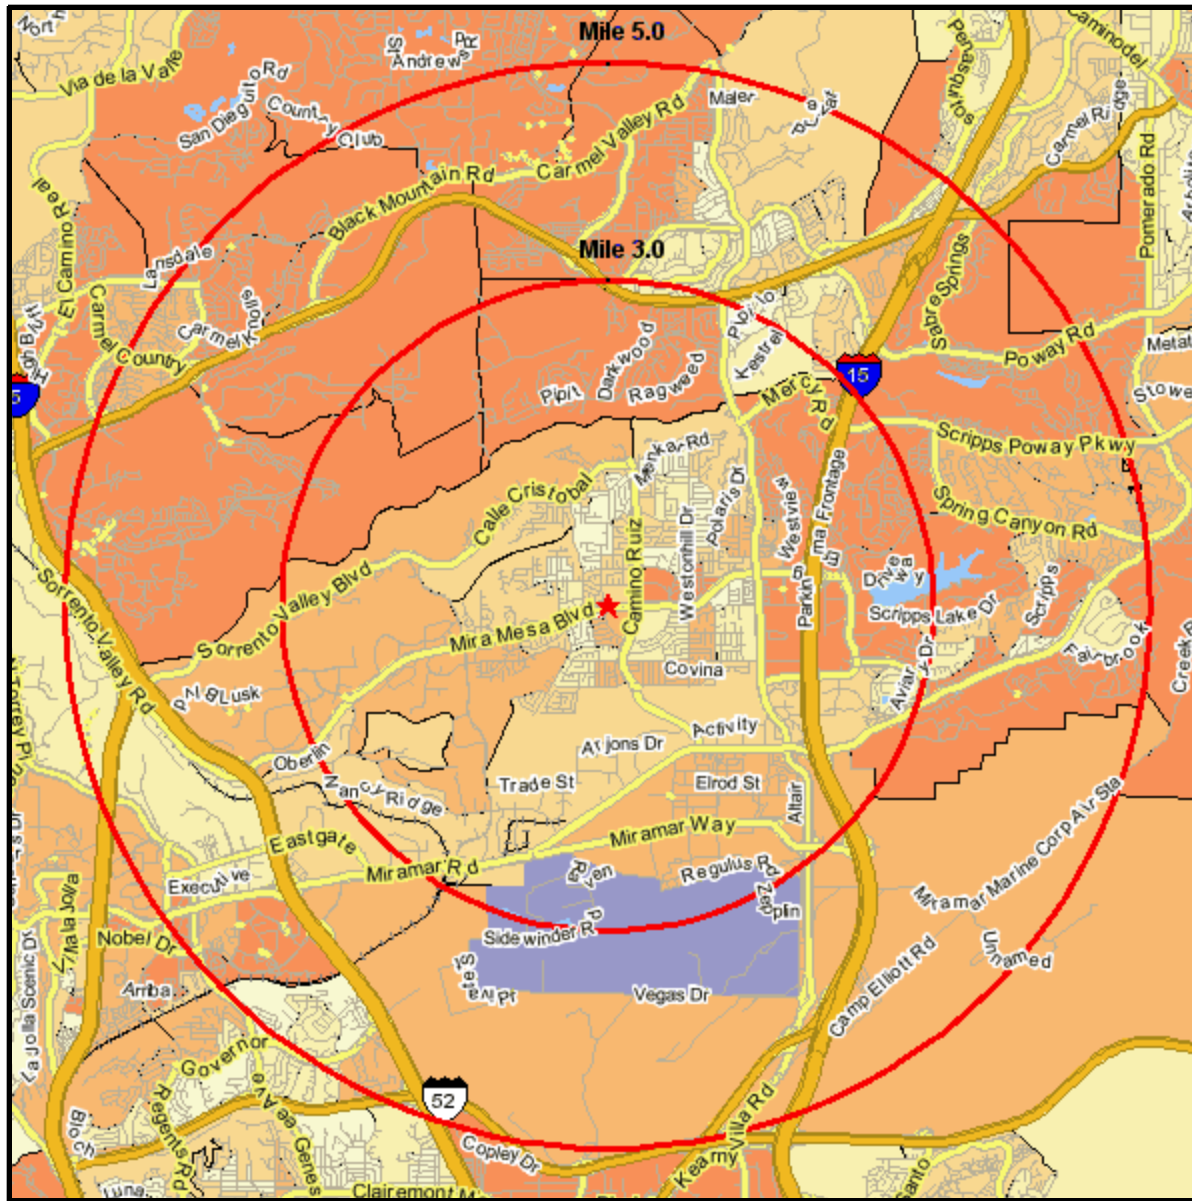

Population Growth 2000 - Current Year

8110 MIRA MESA BLVD
 SAN DIEGO, CA 92126-2602
 Coord: 32.912777, -117.148408
 Radius - See Appendix for Details

Population Growth 2000 - Current Year

Appendix: Area Listing

Area Name:

Type: Radius

Radius Definition:

8110 MIRA MESA BLVD
SAN DIEGO, CA 92126-2602

Center Point: 32.912777 -117.148408
Circle/Band: 0.00 - 3.00

Area Name:

Type: Radius

Radius Definition:

8110 MIRA MESA BLVD
SAN DIEGO, CA 92126-2602

Center Point: 32.912777 -117.148408
Circle/Band: 0.00 - 5.00

Project Information:

Site: 1

Order Number: 965213793