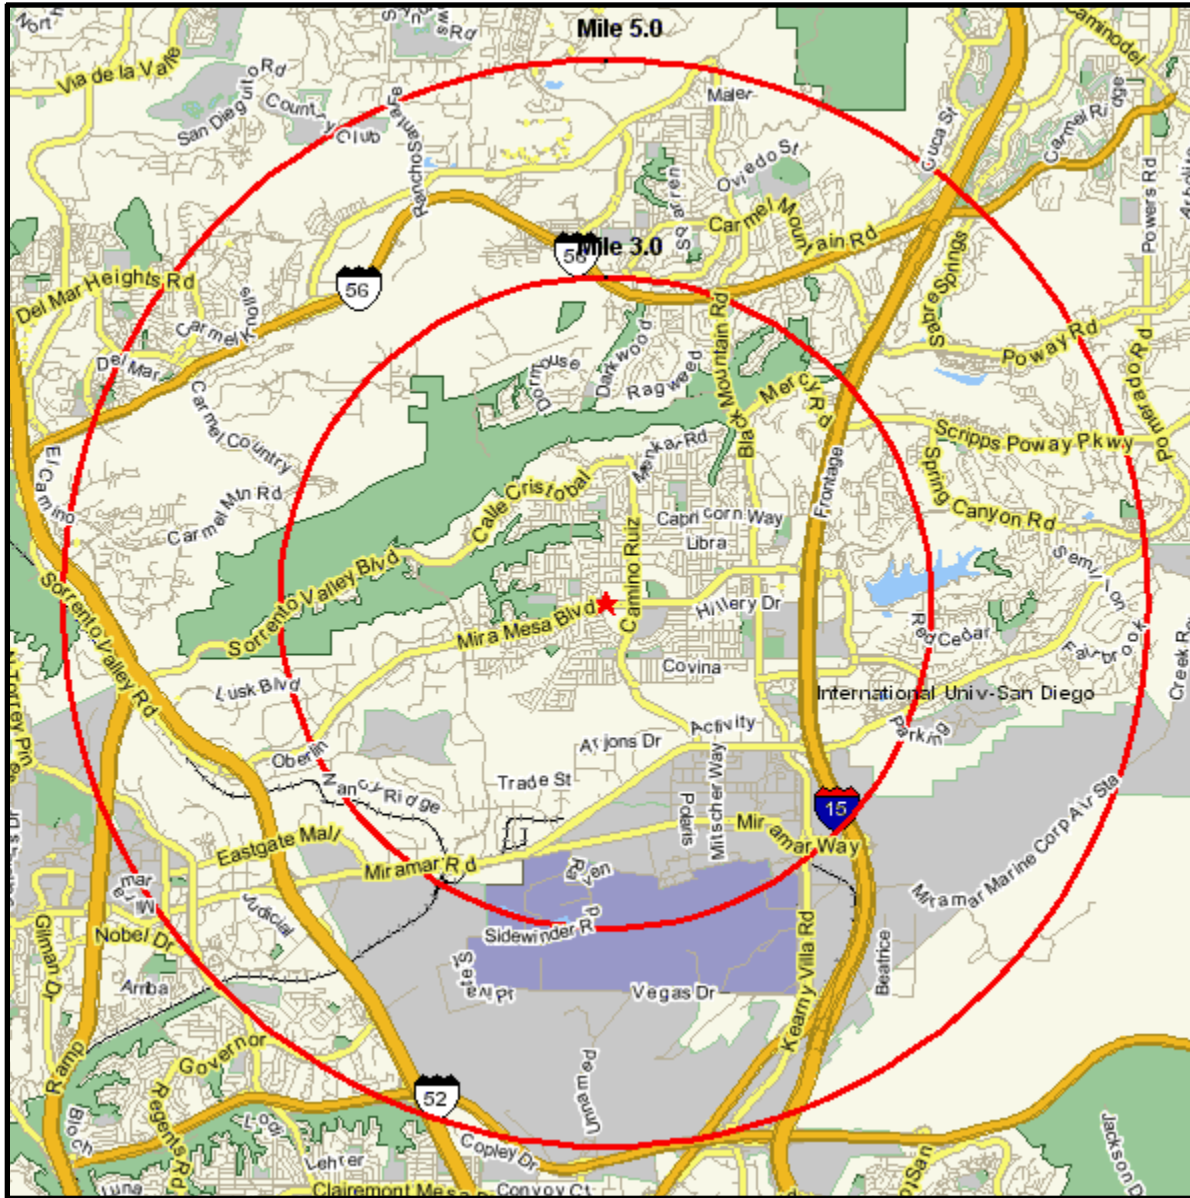

# Area Map

Prepared For: CENTRO WATT  
Project Code:

Order #: 965208287  
Site: 81

8110 MIRA MESA BLVD  
SAN DIEGO, CA 92126-2602  
Coord: 32.912777, -117.148408  
Radius - See Appendix for Details

## Appendix: Area Listing

#### Radius Definition:

8110 MIRA MESA BLVD  
SAN DIEGO, CA 92126-2602

Center Point: 32.912777 -117.148408  
Circle/Band: 0.00 - 3.00

#### Radius Definition:

8110 MIRA MESA BLVD  
SAN DIEGO, CA 92126-2602

Center Point: 32.912777 -117.148408  
Circle/Band: 0.00 - 5.00