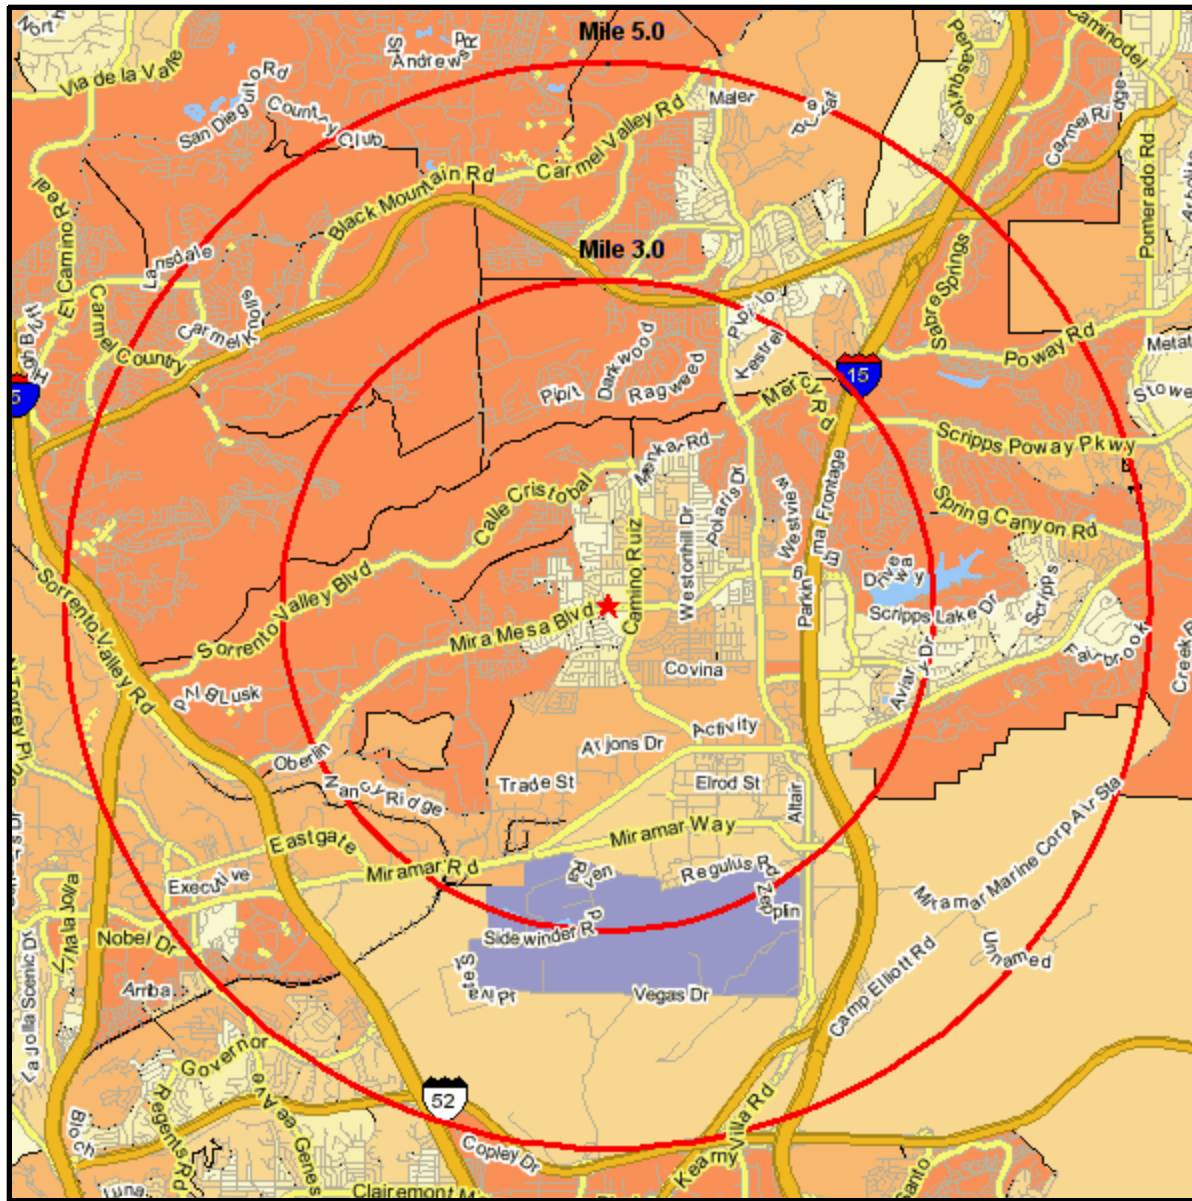

# Household Current-Year

8110 MIRA MESA BLVD  
 SAN DIEGO, CA 92126-2602  
 Coord: 32.912777, -117.148408  
 Radius - See Appendix for Details

## Appendix: Area Listing

### Area Name:

Type: Radius

### Radius Definition:

8110 MIRA MESA BLVD  
SAN DIEGO, CA 92126-2602

Center Point: 32.912777 -117.148408  
Circle/Band: 0.00 - 3.00