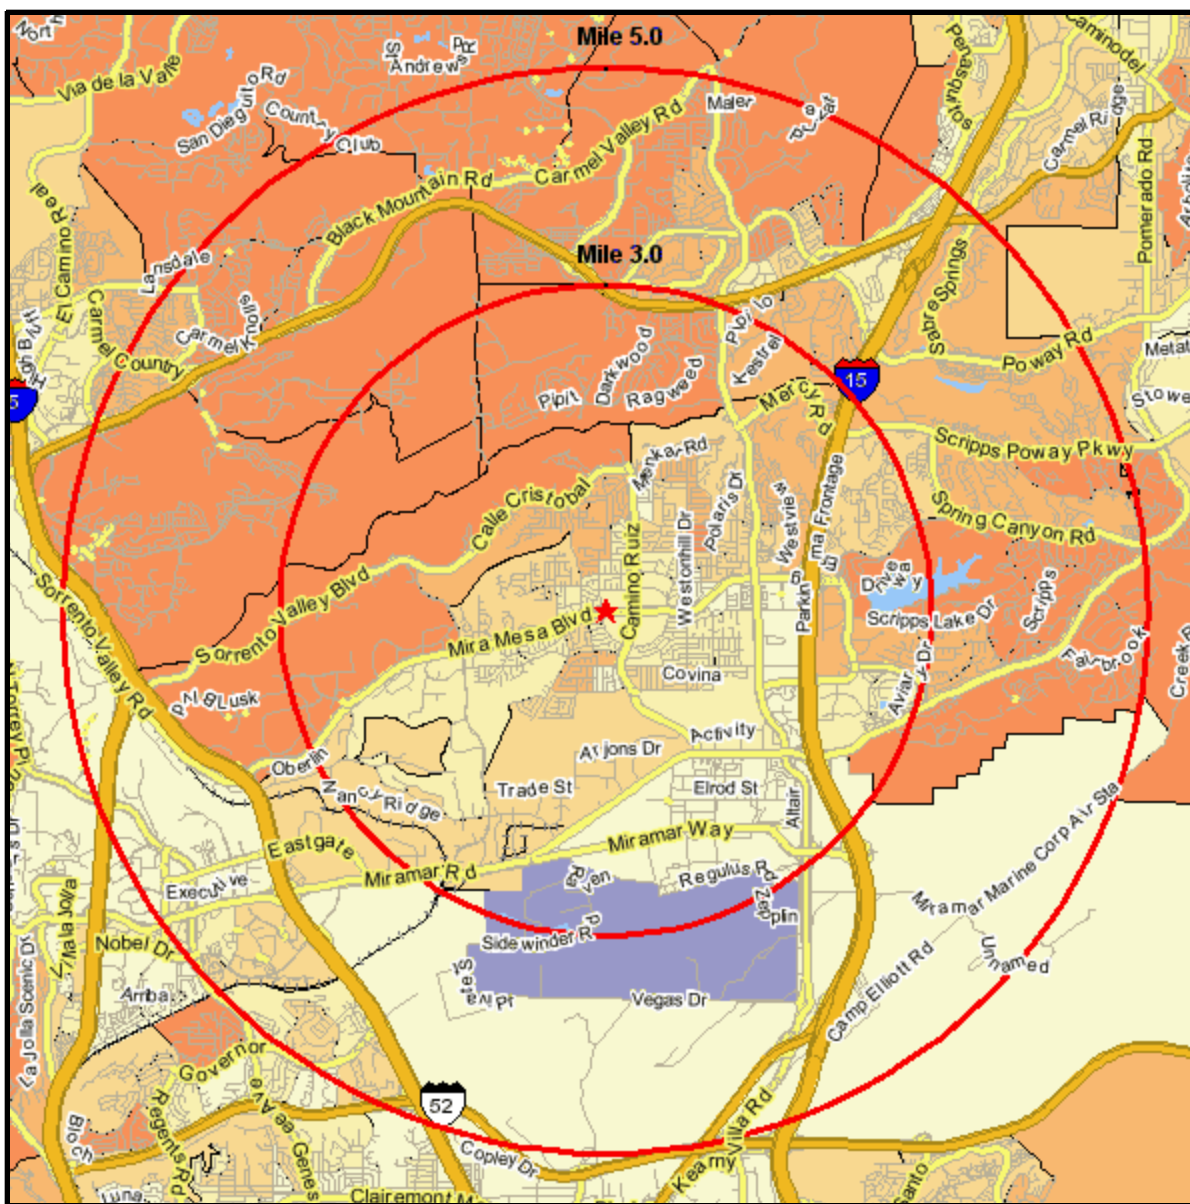

Median Household Income

8110 MIRA MESA BLVD
 SAN DIEGO, CA 92126-2602
 Coord: 32.912777, -117.148408
 Radius - See Appendix for Details

Median Household Income

Appendix: Area Listing

Area Name:

Type: Radius

Radius Definition:

8110 MIRA MESA BLVD	Center Point:	32.912777	-117.148408
SAN DIEGO, CA 92126-2602	Circle/Band:	0.00 -	3.00

Area Name:

Type: Radius

Radius Definition:

8110 MIRA MESA BLVD	Center Point:	32.912777	-117.148408
SAN DIEGO, CA 92126-2602	Circle/Band:	0.00 -	5.00

Project Information:

Site: 1

Order Number: 965213793