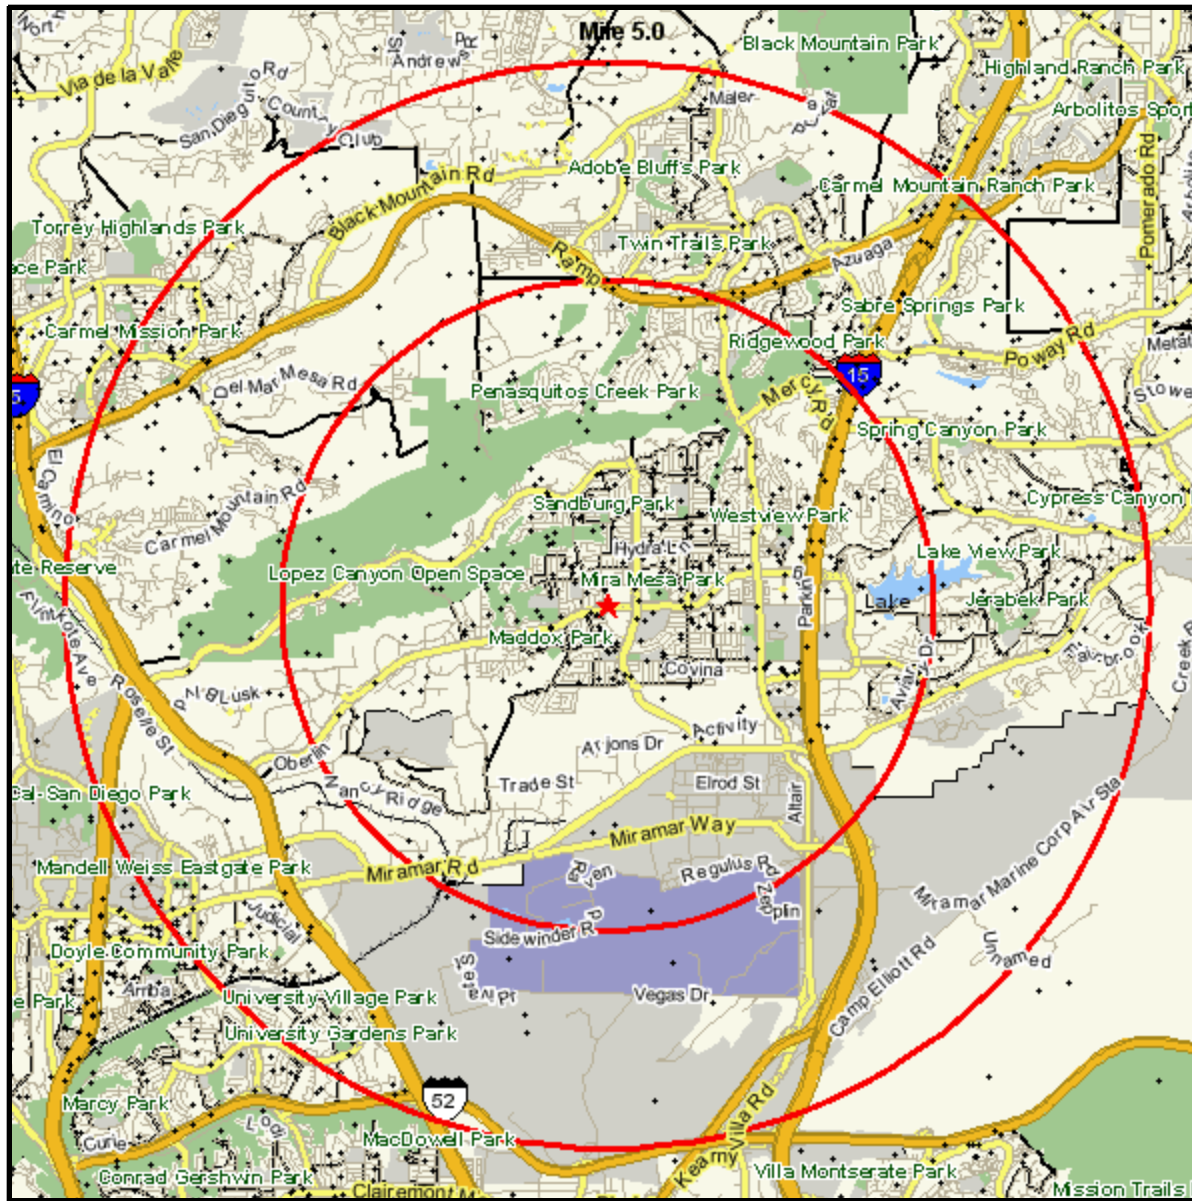

# Population Current-Year Dot Density

8110 MIRA MESA BLVD  
 SAN DIEGO, CA 92126-2602  
 Coord: 32.912777, -117.148408  
 Radius - See Appendix for Details

# Population Current-Year Dot Density

## Appendix: Area Listing

### Radius Definition:

8110 MIRA MESA BLVD  
SAN DIEGO, CA 92126-2602

Center Point: 32.912777 -117.148408  
Circle/Band: 0.00 - 3.00