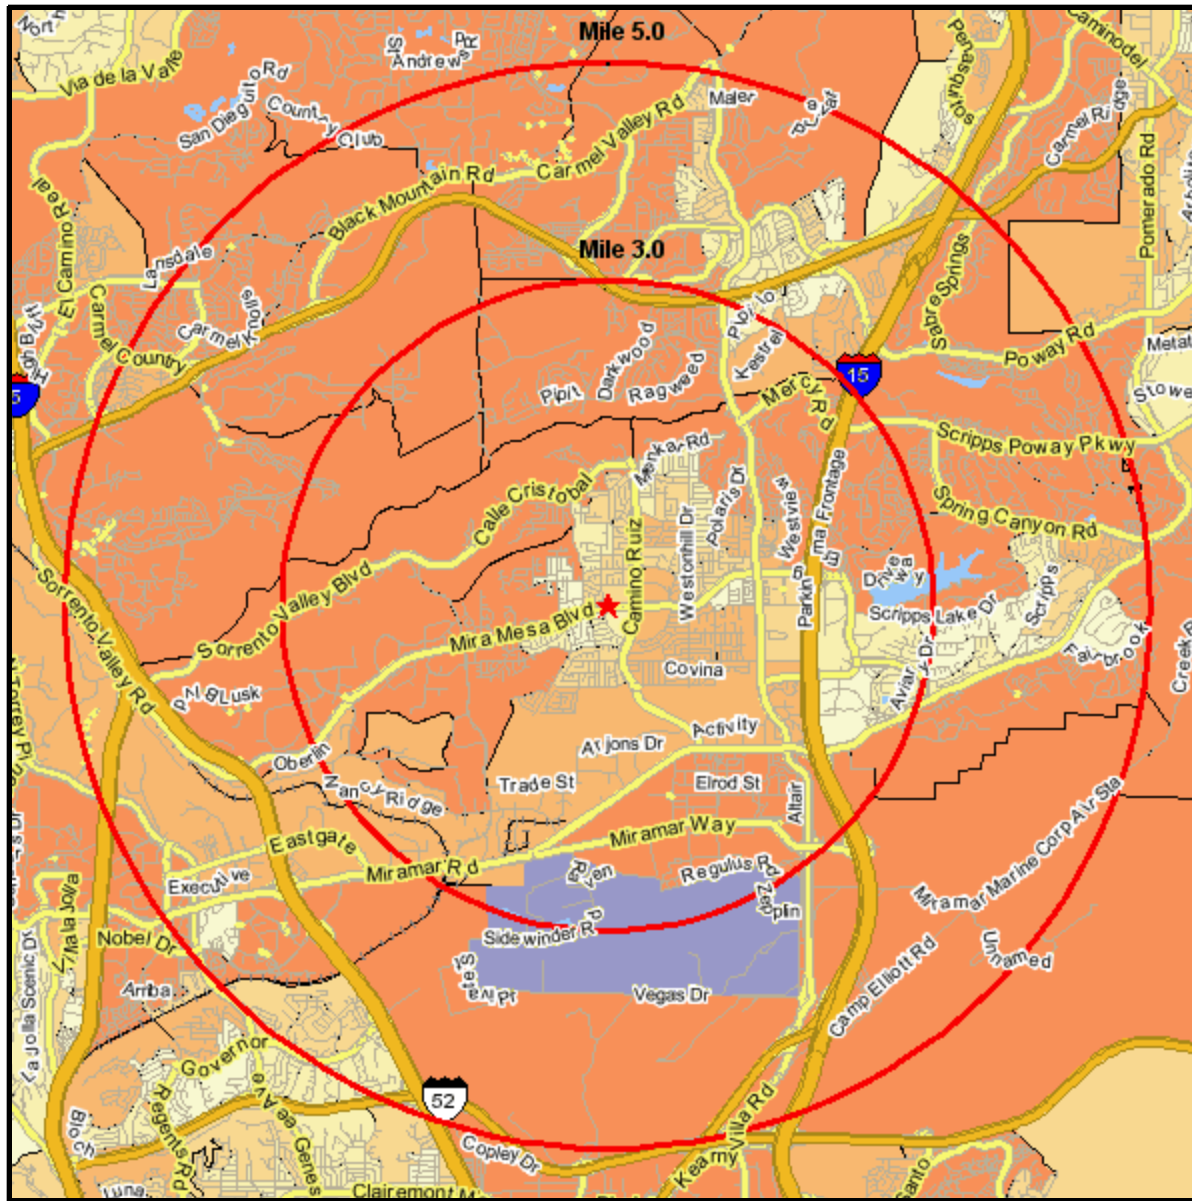

Population Current-Year

8110 MIRA MESA BLVD
 SAN DIEGO, CA 92126-2602
 Coord: 32.912777, -117.148408
 Radius - See Appendix for Details

Population Current-Year

Appendix: Area Listing

Area Name:

Type: Radius

Radius Definition:

8110 MIRA MESA BLVD
SAN DIEGO, CA 92126-2602

Center Point: 32.912777 -117.148408
Circle/Band: 0.00 - 3.00

Area Name:

Type: Radius

Radius Definition:

8110 MIRA MESA BLVD
SAN DIEGO, CA 92126-2602

Center Point: 32.912777 -117.148408
Circle/Band: 0.00 - 5.00

Project Information:

Site: 1

Order Number: 965213793