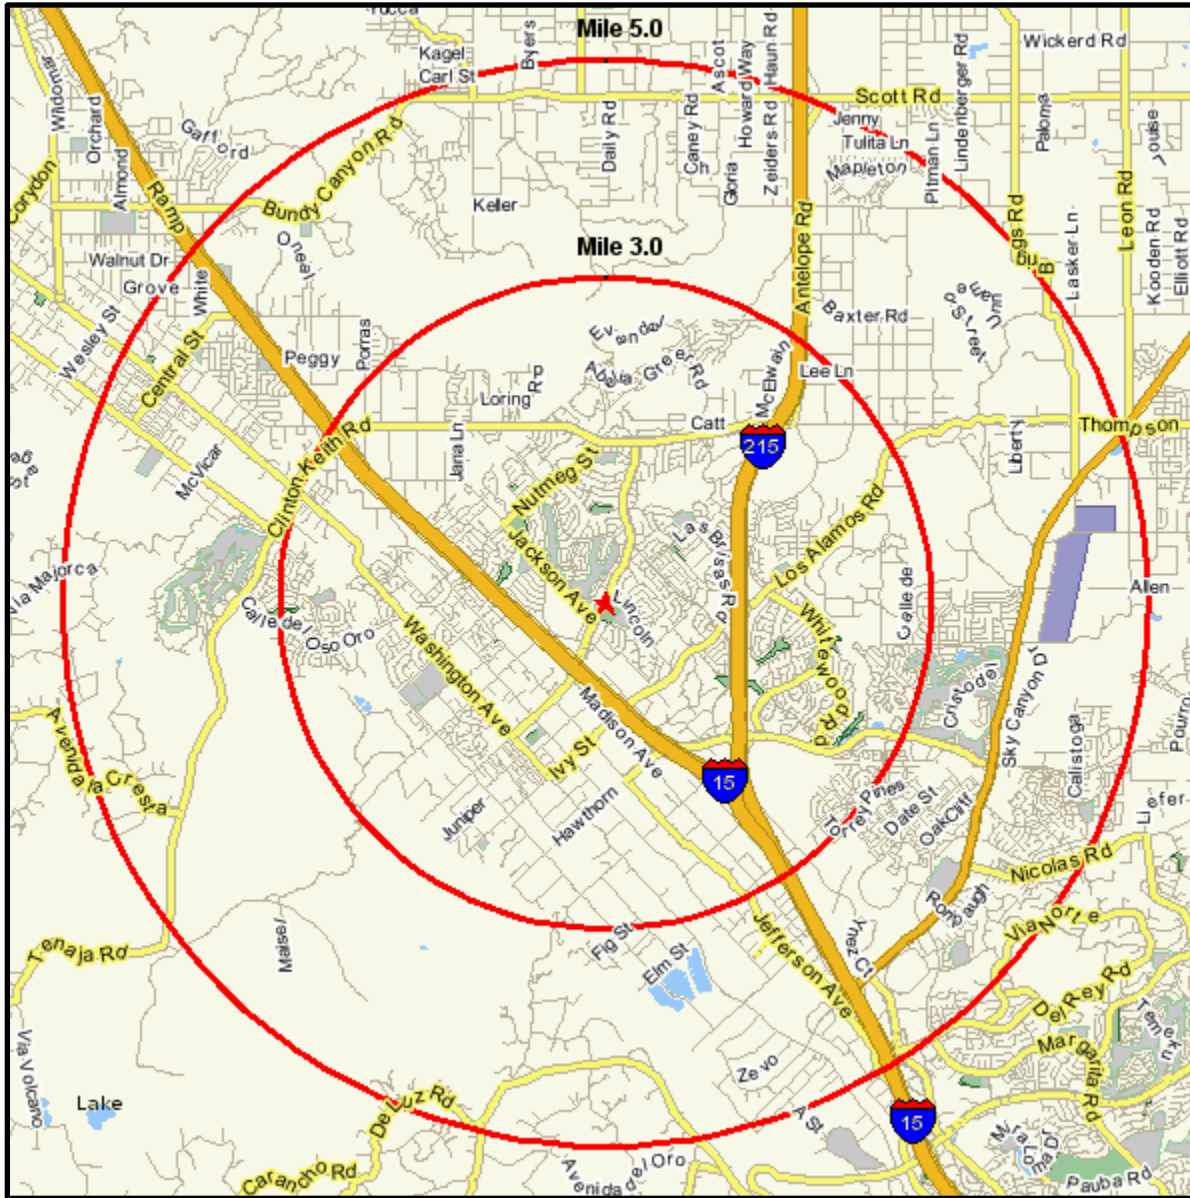

Area Map

Prepared For: **CENTRO WATT**
 Project Code:

Order #: 965208259
 Site: 11

40565 CALIFORNIA OAKS RD
 MURRIETA, CA 92562-5855
 Coord: 33.574085, -117.202229
 Radius - See Appendix for Details

- ★ Point
- Interstate Highways
- US Highways
- State Highways
- Major Highways
- Major Roads
- Roads
- Railroads
- Landmarks
- Parks
- Hydrography
- Airports
- State
- Ocean

Area Map

Prepared For: CENTRO WATT
Project Code:

Order #: 965208259
Site: 11

Appendix: Area Listing

Area Name:

Type: Radius

Radius Definition:

40565 CALIFORNIA OAKS RD	Center Point:	33.574085	-117.202229
MURRIETA, CA 92562-5855	Circle/Band:	0.00 -	3.00

Area Name:

Type: Radius

Radius Definition:

40565 CALIFORNIA OAKS RD	Center Point:	33.574085	-117.202229
MURRIETA, CA 92562-5855	Circle/Band:	0.00 -	5.00