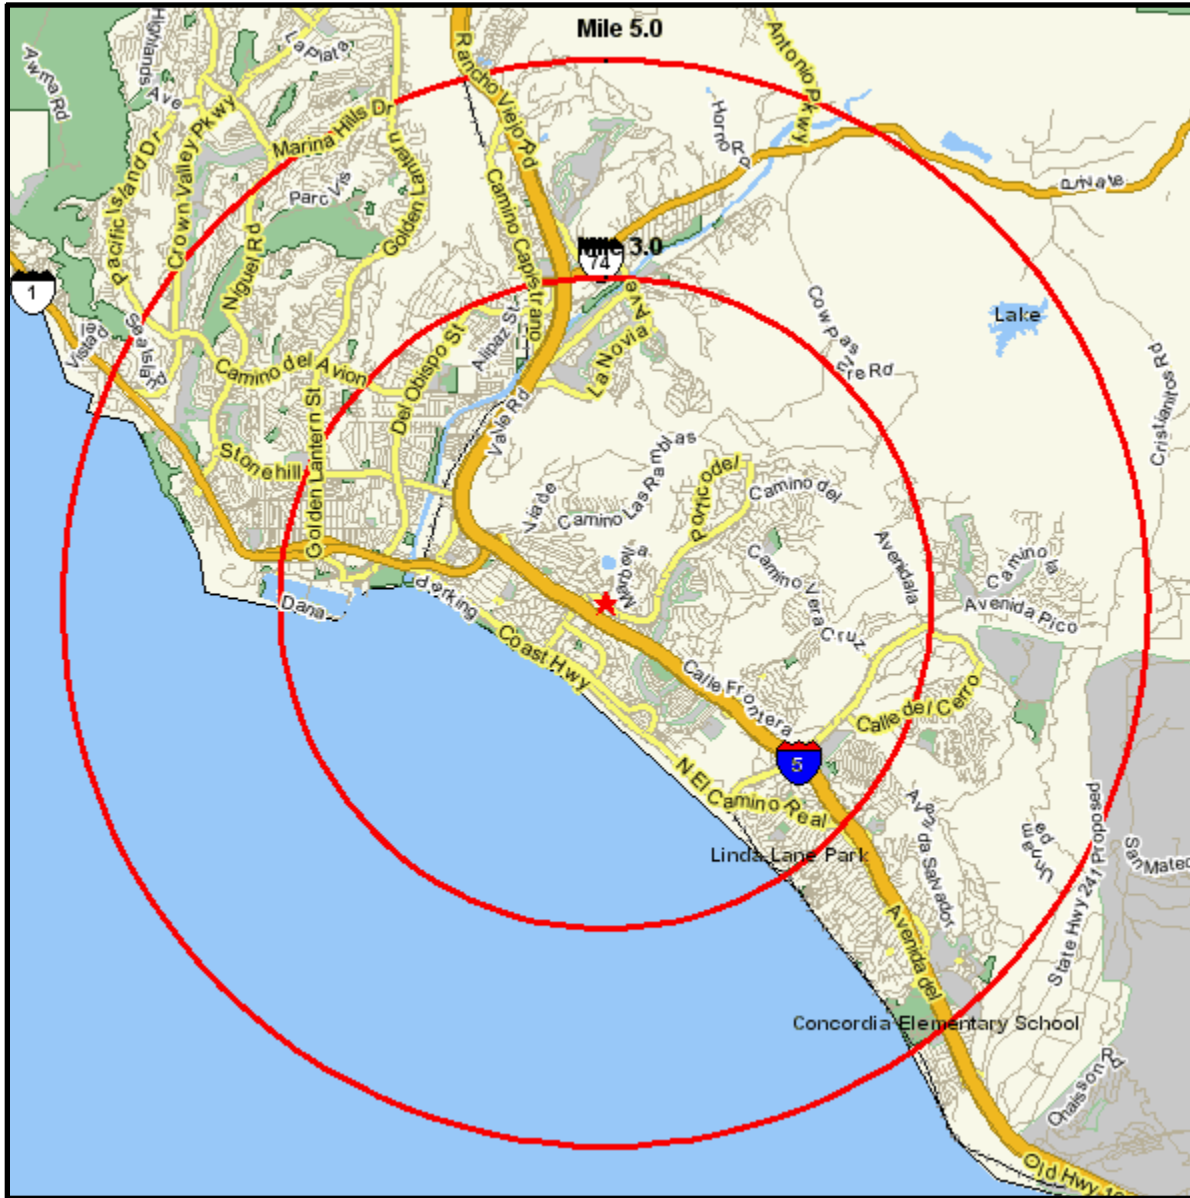

# Area Map

Prepared For: CENTRO WATT  
Project Code:

Order #: 965208290  
Site: 91

638 CAMINO DE LOS MARES  
SAN CLEMENTE, CA 92673-2848  
Coord: 33.459103, -117.651613  
Radius - See Appendix for Details

## Appendix: Area Listing

#### Radius Definition:

638 CAMINO DE LOS MARES  
SAN CLEMENTE, CA 92673-2848

Center Point: 33.459103 -117.651613  
Circle/Band: 0.00 - 3.00

#### Radius Definition:

638 CAMINO DE LOS MARES  
SAN CLEMENTE, CA 92673-2848

Center Point: 33.459103 -117.651613  
Circle/Band: 0.00 - 5.00