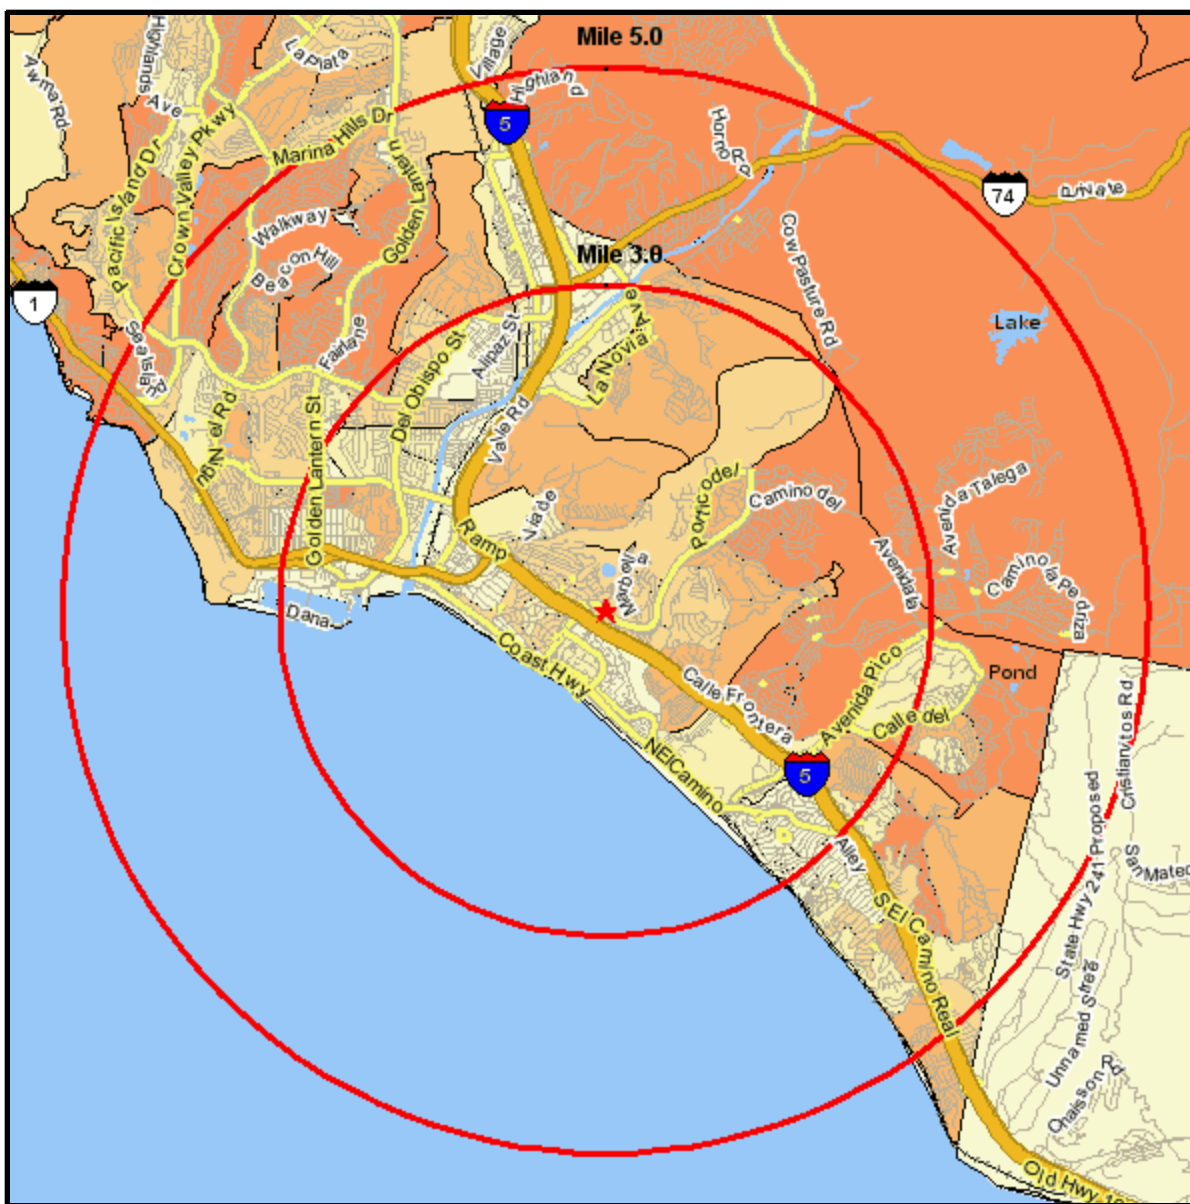

Median Household Income

638 CAMINO DE LOS MARES
 SAN CLEMENTE, CA 92673-2848
 Coord: 33.459103, -117.651613
 Radius - See Appendix for Details

Median Household Income

Appendix: Area Listing

Area Name:

Type: Radius

Radius Definition:

638 CAMINO DE LOS MARES	Center Point:	33.459103	-117.651613
SAN CLEMENTE, CA 92673-2848	Circle/Band:	0.00 -	3.00

Area Name:

Type: Radius

Radius Definition:

638 CAMINO DE LOS MARES	Center Point:	33.459103	-117.651613
SAN CLEMENTE, CA 92673-2848	Circle/Band:	0.00 -	5.00