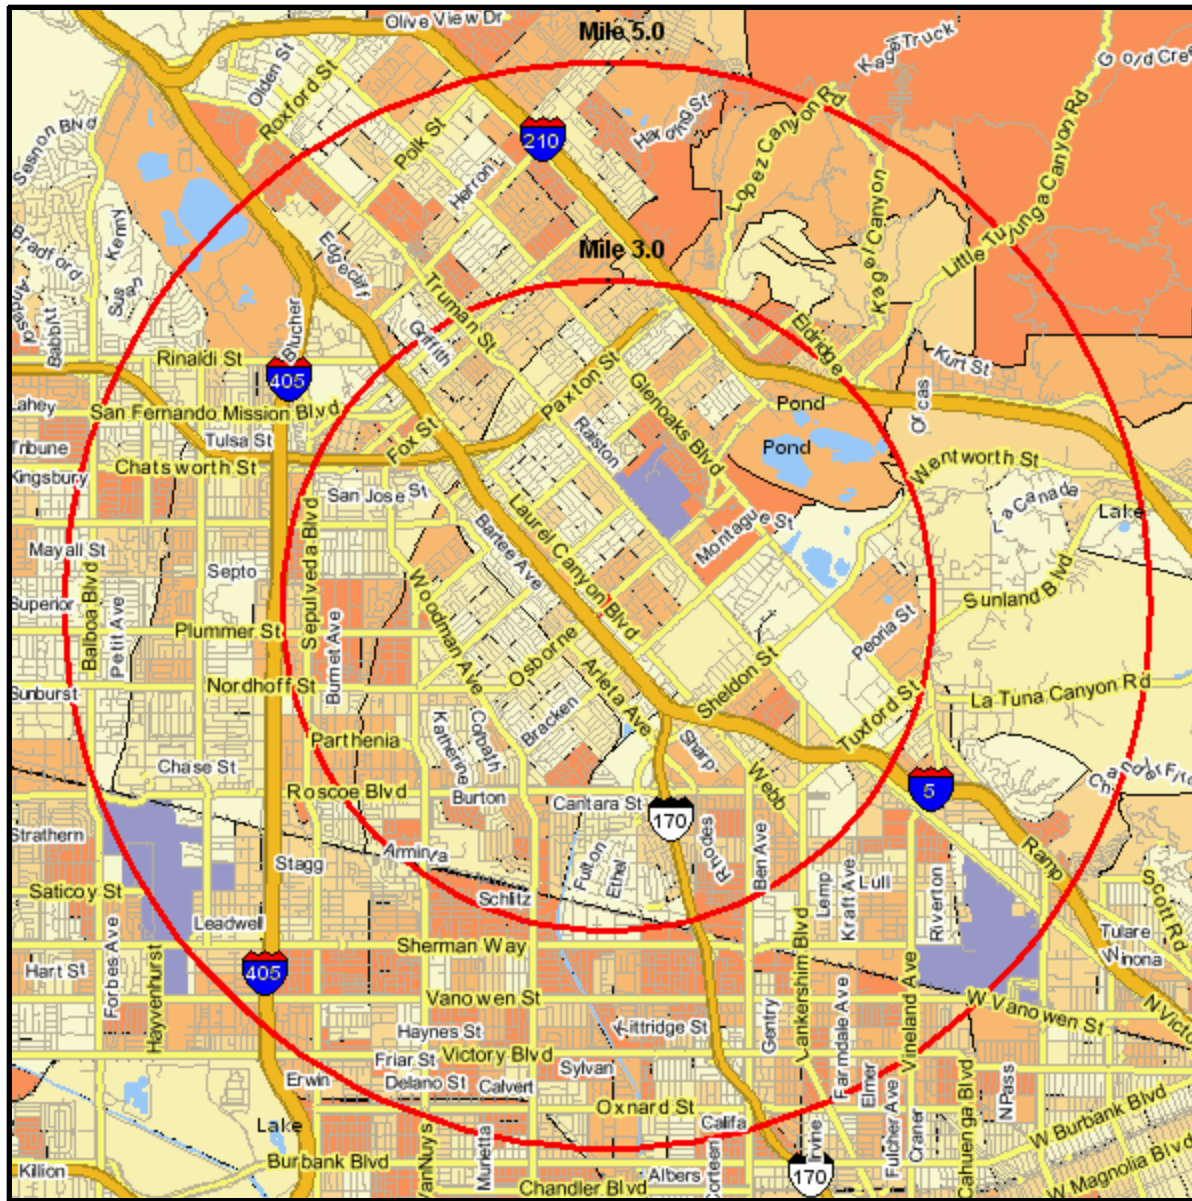

Population Growth 2000 - Current Year

9727 LAUREL CANYON BLVD
 ARLETA, CA 91331-4100
 Coord: 34.246384, -118.419144
 Radius - See Appendix for Details

Population Growth 2000 - Current Year

Appendix: Area Listing

Area Name:

Type: Radius

Radius Definition:

9727 LAUREL CANYON BLVD	Center Point:	34.246384	-118.419144
ARLETA, CA 91331-4100	Circle/Band:	0.00 -	3.00

Area Name:

Type: Radius

Radius Definition:

9727 LAUREL CANYON BLVD	Center Point:	34.246384	-118.419144
ARLETA, CA 91331-4100	Circle/Band:	0.00 -	5.00