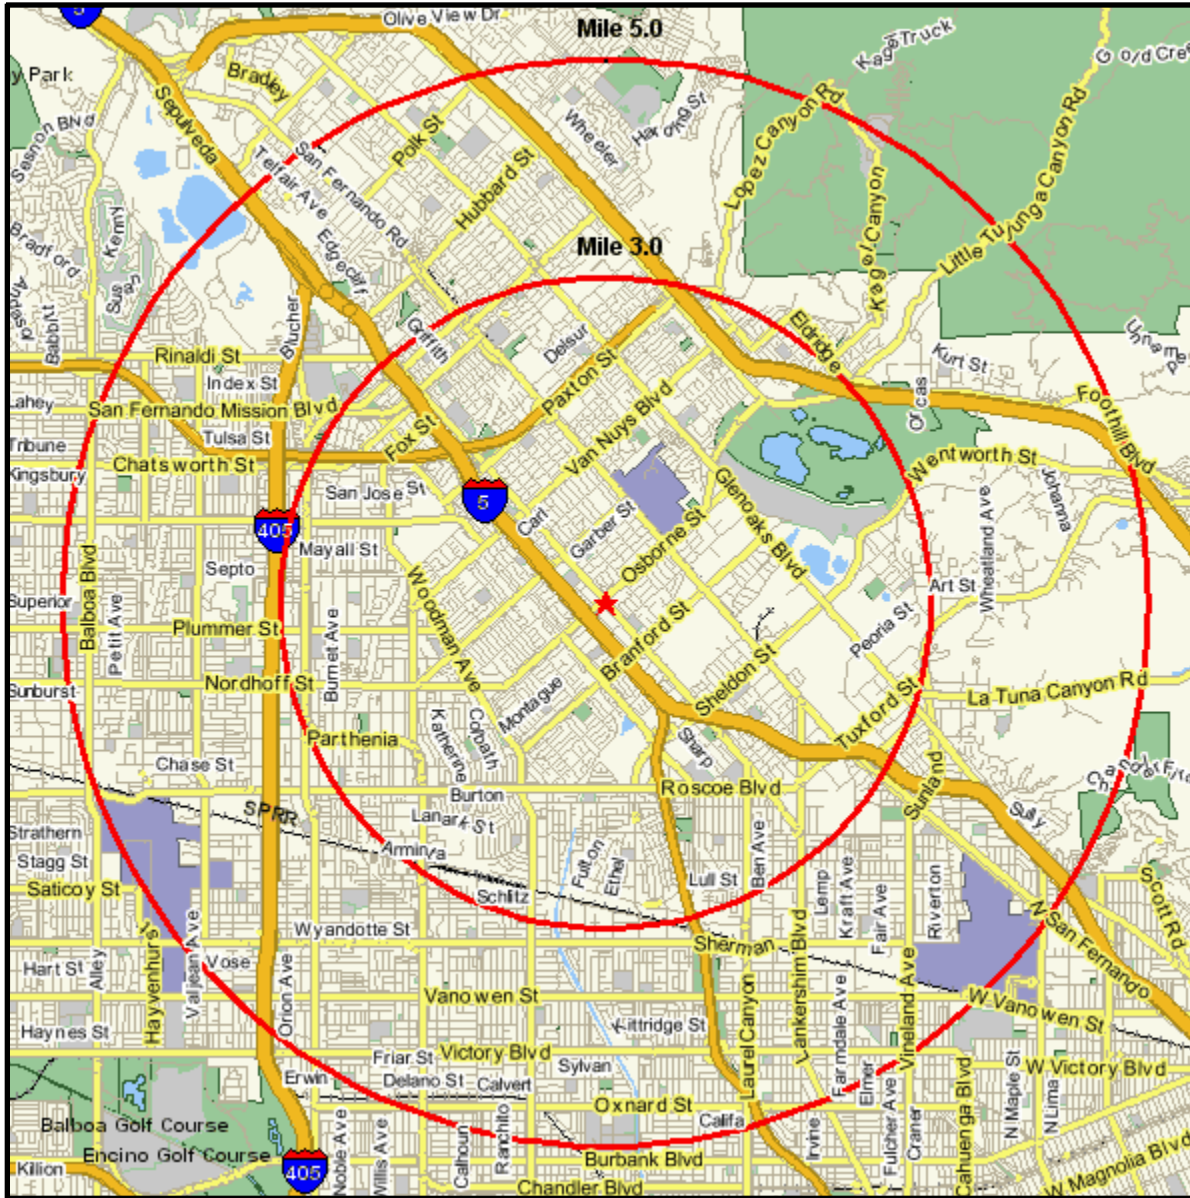

# Area Map

Prepared For: **CENTRO WATT**  
 Project Code:

Order #: **965208293**  
 Site: **101**

9727 LAUREL CANYON BLVD  
 ARLETA, CA 91331-4100  
 Coord: 34.246384, -118.419144  
 Radius - See Appendix for Details

## Appendix: Area Listing

#### Radius Definition:

9727 LAUREL CANYON BLVD  
ARLETA, CA 91331-4100

Center Point: 34.246384 -118.419144  
Circle/Band: 0.00 - 3.00

#### Radius Definition:

9727 LAUREL CANYON BLVD  
ARLETA, CA 91331-4100

Center Point: 34.246384 -118.419144  
Circle/Band: 0.00 - 5.00