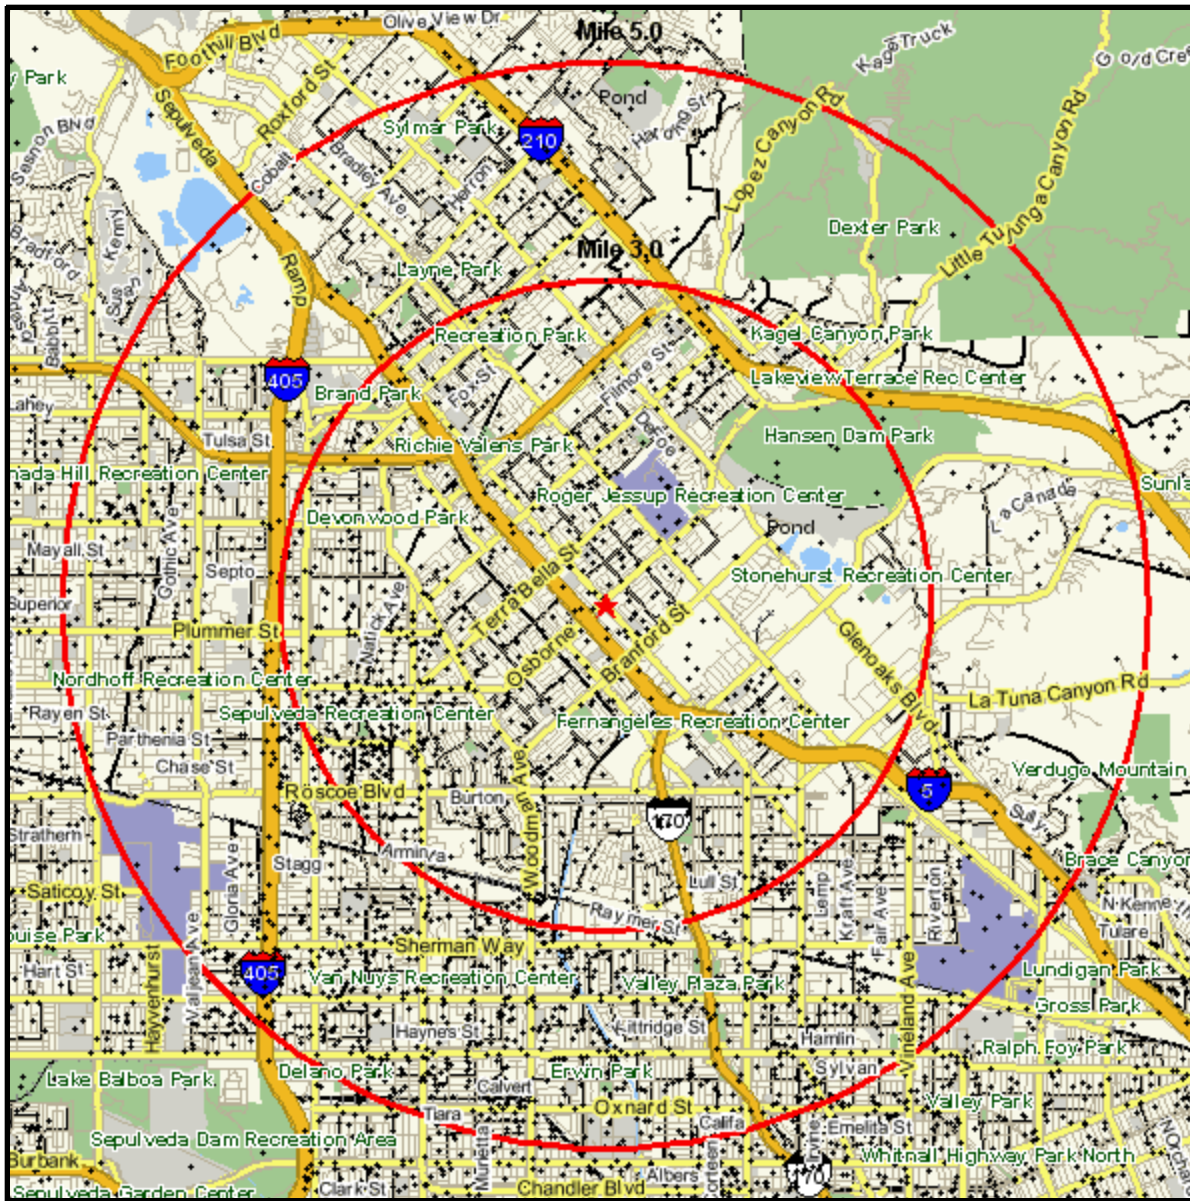

Household Current-Year Dot Density

9727 LAUREL CANYON BLVD
 ARLETA, CA 91331-4100
 Coord: 34.246384, -118.419144
 Radius - See Appendix for Details

Household Current-Year Dot Density

Appendix: Area Listing

Area Name:

Type: Radius

Radius Definition:

9727 LAUREL CANYON BLVD	Center Point:	34.246384	-118.419144
ARLETA, CA 91331-4100	Circle/Band:	0.00 -	3.00

Area Name:

Type: Radius

Radius Definition:

9727 LAUREL CANYON BLVD	Center Point:	34.246384	-118.419144
ARLETA, CA 91331-4100	Circle/Band:	0.00 -	5.00