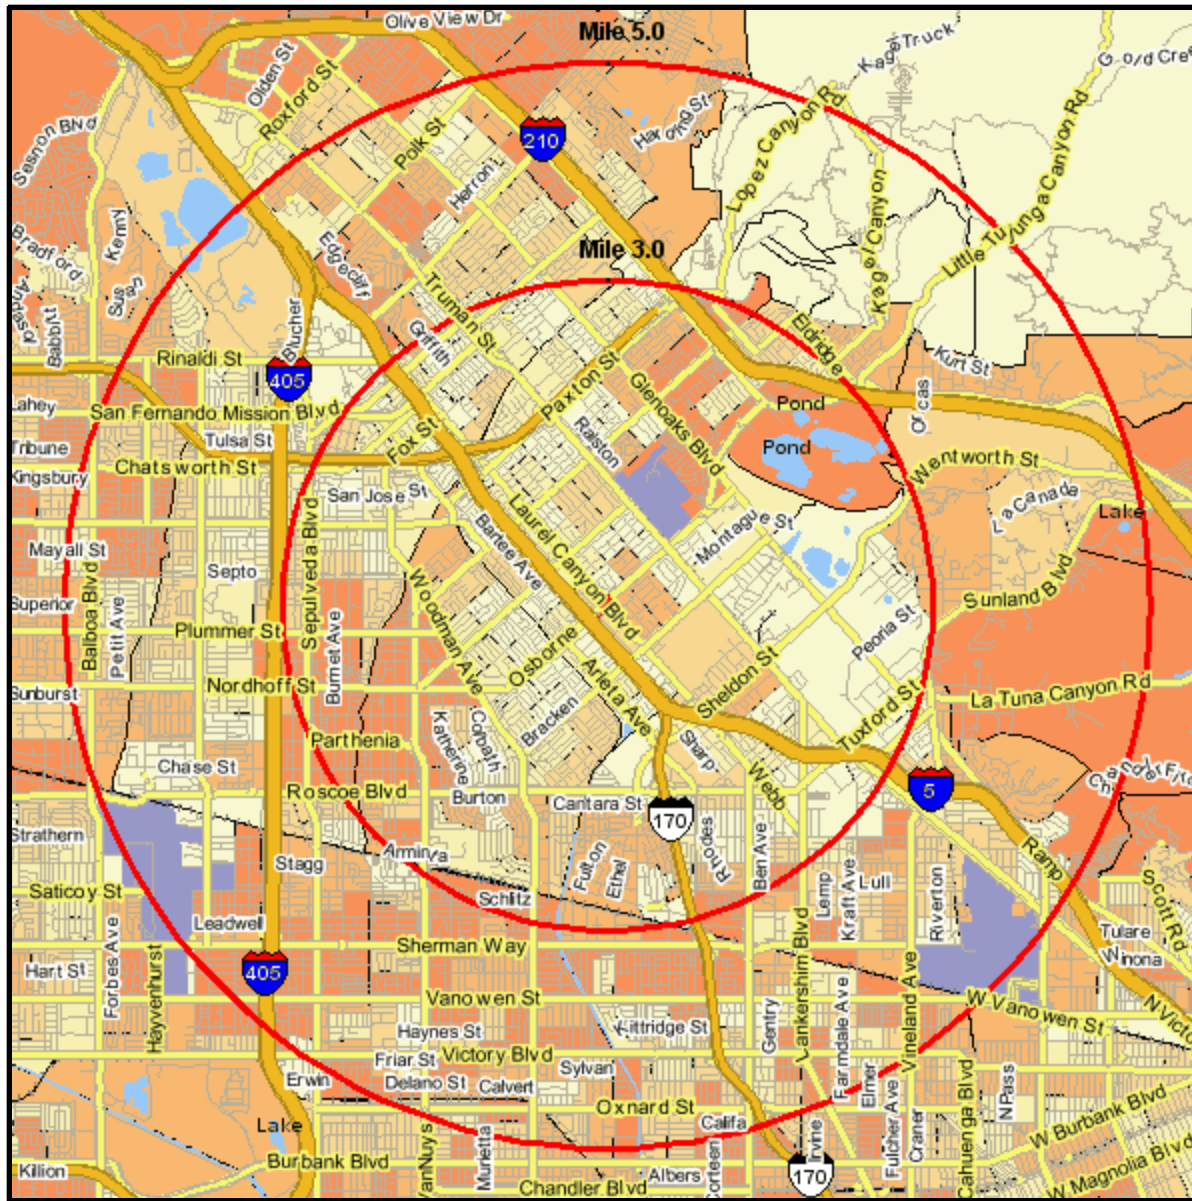

Household Current-Year

9727 LAUREL CANYON BLVD
 ARLETA, CA 91331-4100
 Coord: 34.246384, -118.419144
 Radius - See Appendix for Details

Household Current-Year

Appendix: Area Listing

Area Name:

Type: Radius

Radius Definition:

9727 LAUREL CANYON BLVD	Center Point:	34.246384	-118.419144
ARLETA, CA 91331-4100	Circle/Band:	0.00 -	3.00

Area Name:

Type: Radius

Radius Definition:

9727 LAUREL CANYON BLVD	Center Point:	34.246384	-118.419144
ARLETA, CA 91331-4100	Circle/Band:	0.00 -	5.00