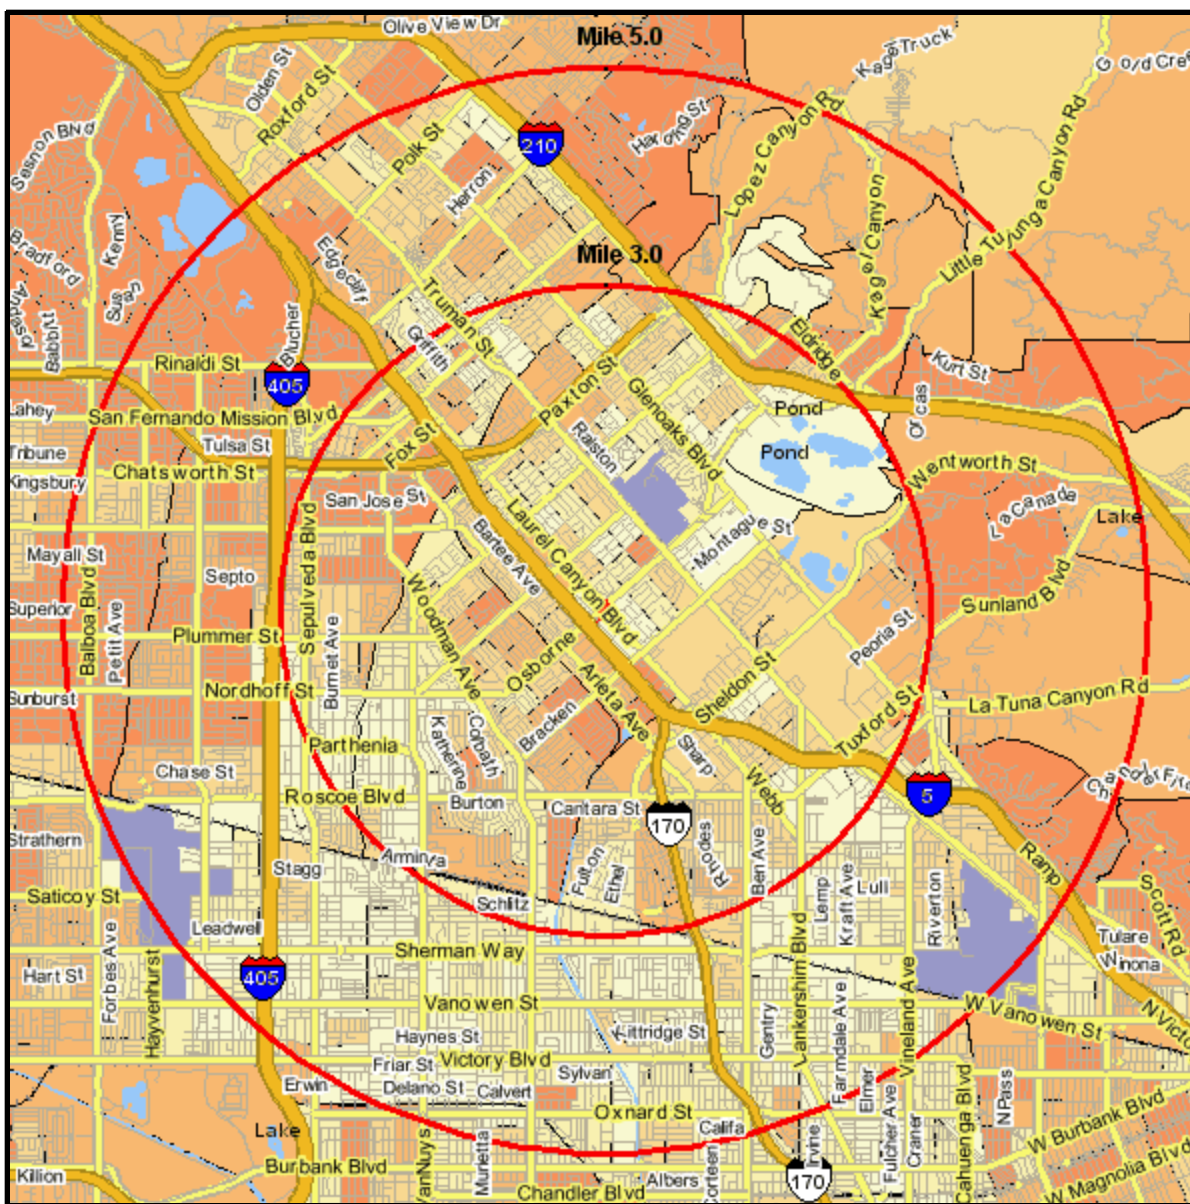

Median Household Income

9727 LAUREL CANYON BLVD
 ARLETA, CA 91331-4100
 Coord: 34.246384, -118.419144
 Radius - See Appendix for Details

Median Household Income

Appendix: Area Listing

Area Name:

Type: Radius

Radius Definition:

9727 LAUREL CANYON BLVD	Center Point:	34.246384	-118.419144
ARLETA, CA 91331-4100	Circle/Band:	0.00 -	3.00

Area Name:

Type: Radius

Radius Definition:

9727 LAUREL CANYON BLVD	Center Point:	34.246384	-118.419144
ARLETA, CA 91331-4100	Circle/Band:	0.00 -	5.00