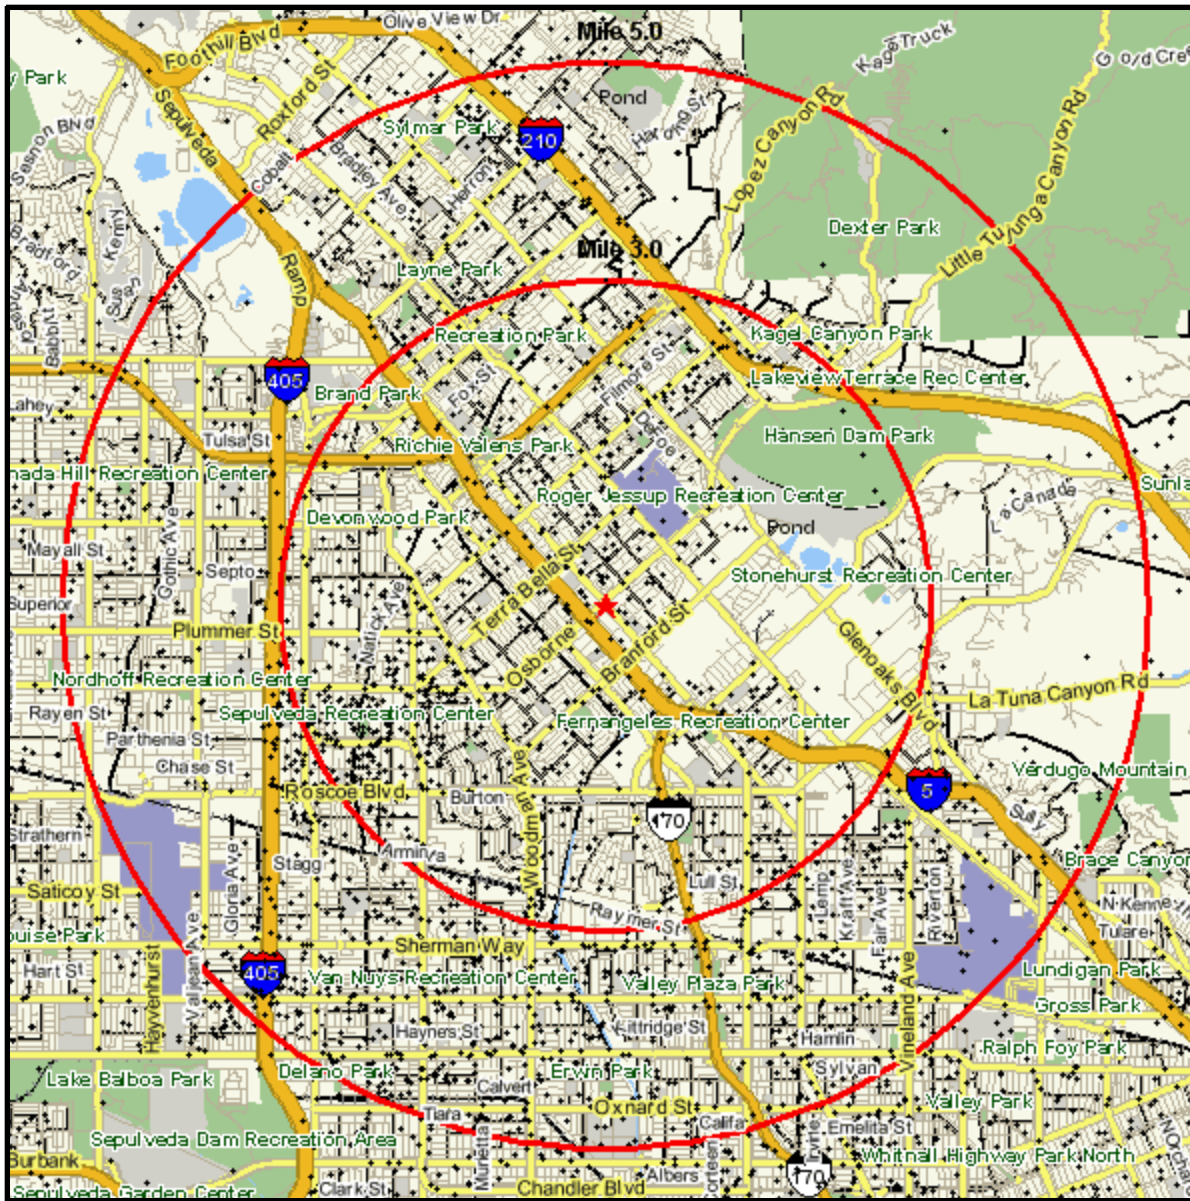

Population Current-Year Dot Density

9727 LAUREL CANYON BLVD
 ARLETA, CA 91331-4100
 Coord: 34.246384, -118.419144
 Radius - See Appendix for Details

Population Current-Year Dot Density

Appendix: Area Listing

Area Name:

Type: Radius

Radius Definition:

9727 LAUREL CANYON BLVD	Center Point:	34.246384	-118.419144
ARLETA, CA 91331-4100	Circle/Band:	0.00 -	3.00

Area Name:

Type: Radius

Radius Definition:

9727 LAUREL CANYON BLVD	Center Point:	34.246384	-118.419144
ARLETA, CA 91331-4100	Circle/Band:	0.00 -	5.00