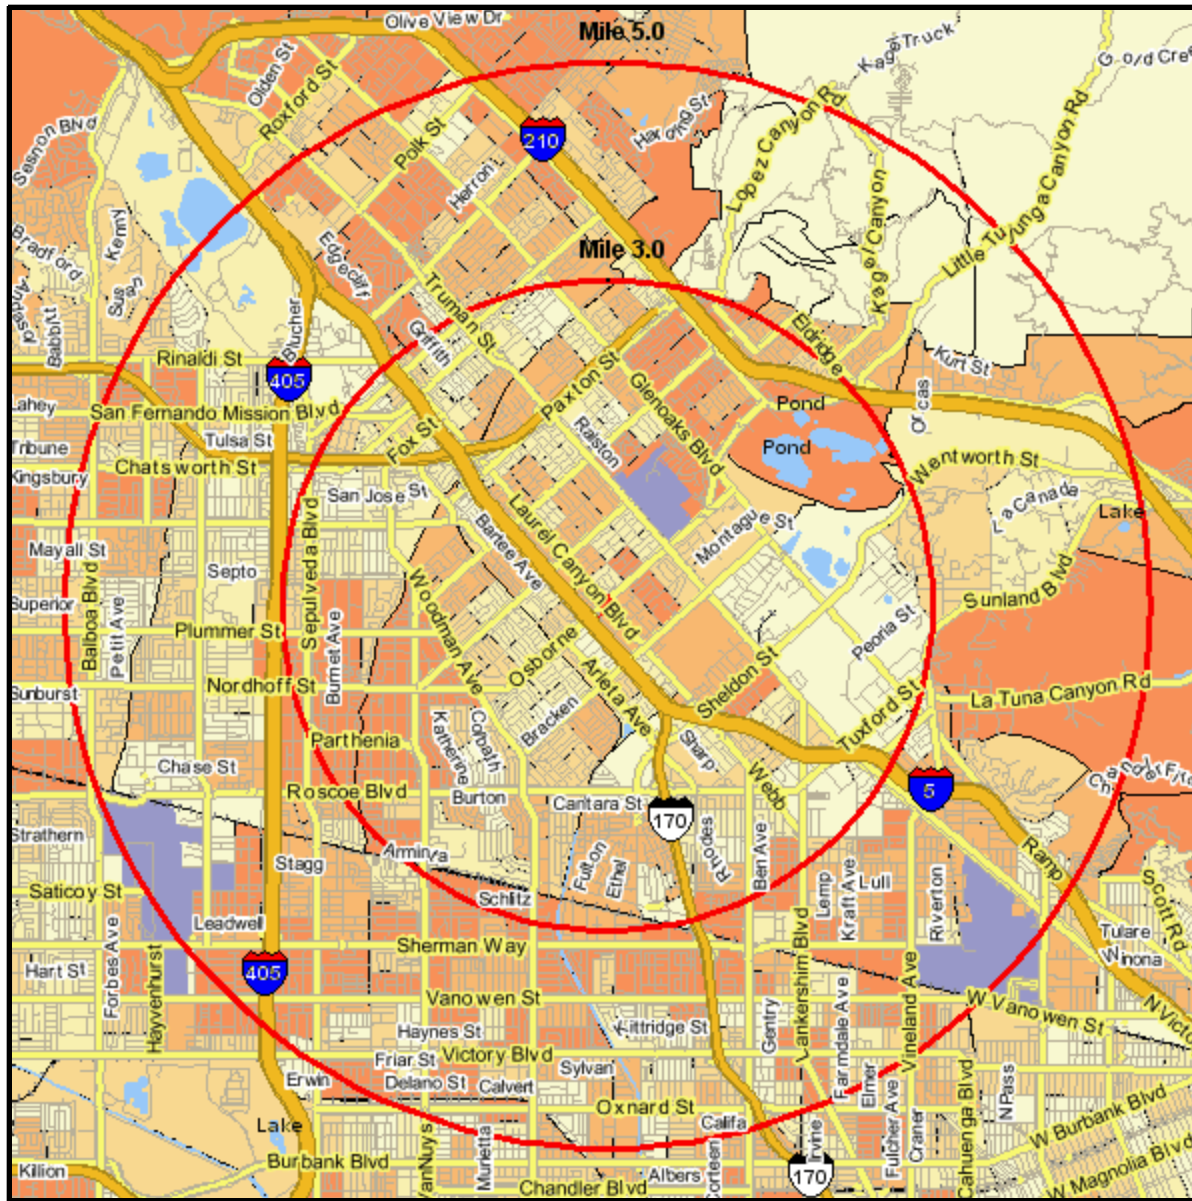

# Population Current-Year

9727 LAUREL CANYON BLVD  
 ARLETA, CA 91331-4100  
 Coord: 34.246384, -118.419144  
 Radius - See Appendix for Details

# Population Current-Year

## Appendix: Area Listing

#### Radius Definition:

---

9727 LAUREL CANYON BLVD  
ARLETA, CA 91331-4100

Center Point: 34.246384 -118.419144  
Circle/Band: 0.00 - 5.00