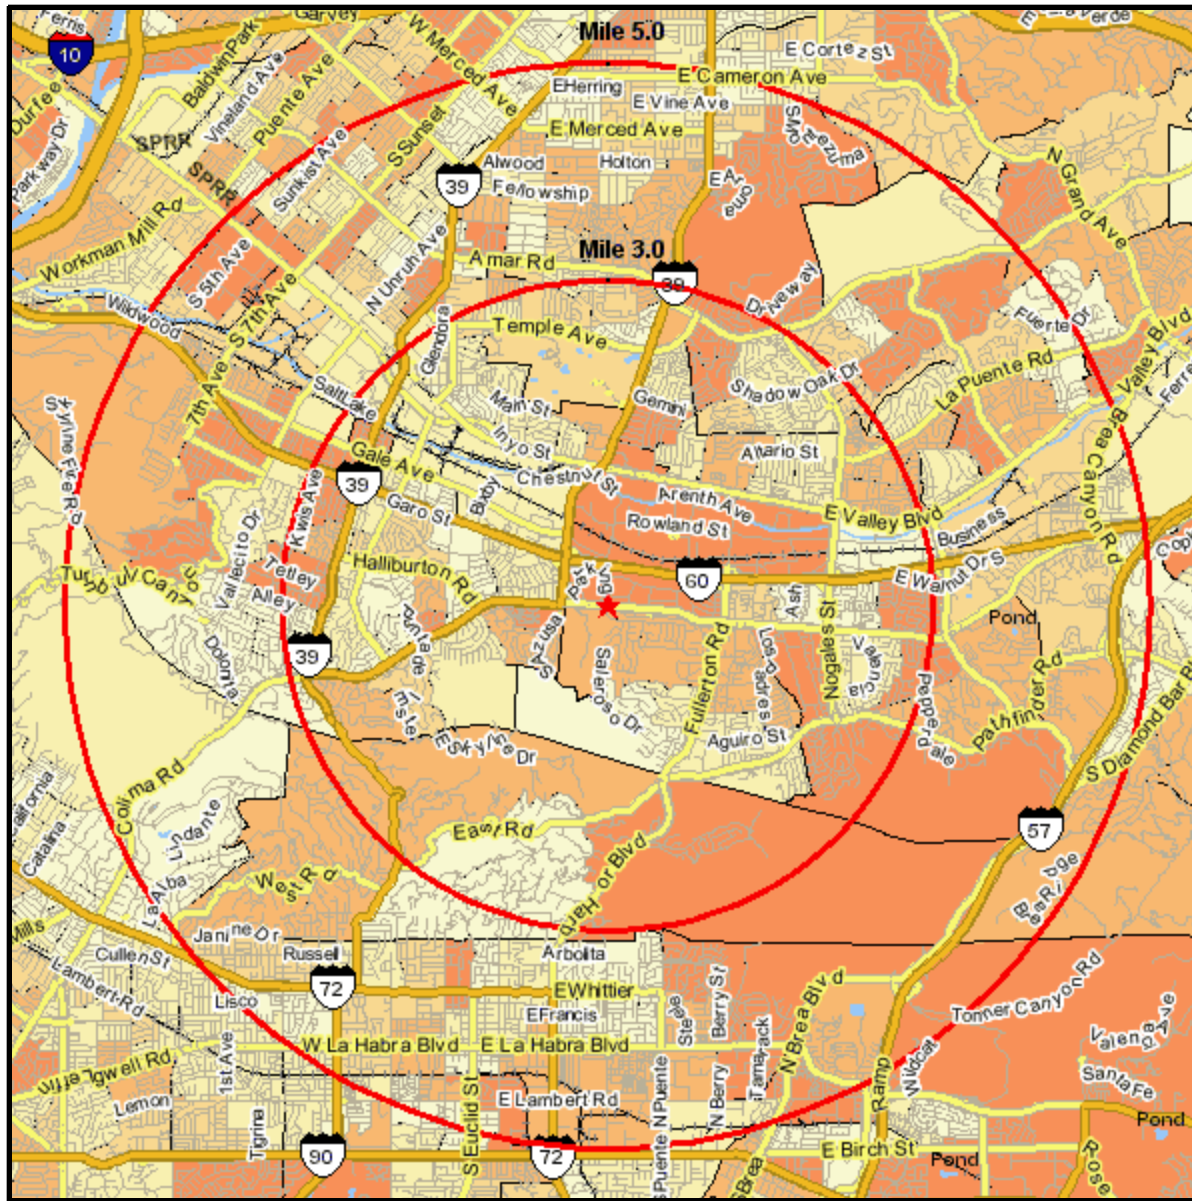

Population Growth 2000 - Current Year

COLIMA RD AT ALBATROSS RD
 ROWLAND HEIGHTS, CA 91748
 Coord: 33.990600, -117.924300
 Radius - See Appendix for Details

Population Growth 2000 - Current Year

Appendix: Area Listing

Area Name:

Type: Radius

Radius Definition:

COLIMA RD AT ALBATROSS RD	Center Point:	33.990600	-117.924300
ROWLAND HEIGHTS, CA 91748	Circle/Band:	0.00 -	3.00

Area Name:

Type: Radius

Radius Definition:

COLIMA RD AT ALBATROSS RD	Center Point:	33.990600	-117.924300
ROWLAND HEIGHTS, CA 91748	Circle/Band:	0.00 -	5.00