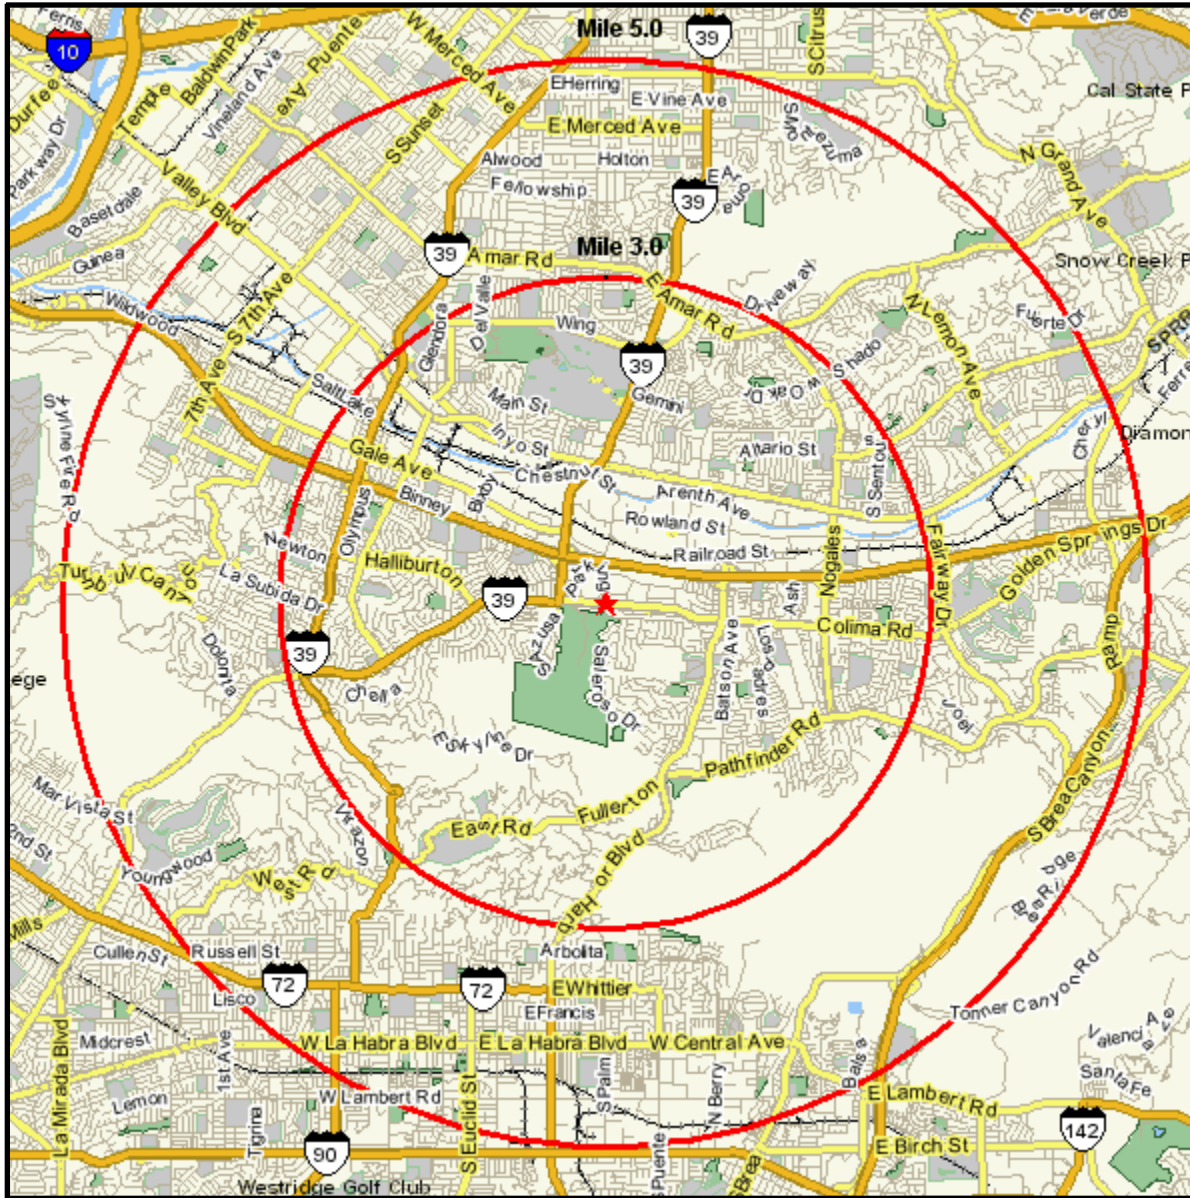

Area Map

Prepared For: **CENTRO WATT**
 Project Code:

Order #: 965213988
 Site: 01

COLIMA RD AT ALBATROSS RD
 ROWLAND HEIGHTS, CA 91748
 Coord: 33.990600, -117.924300
 Radius - See Appendix for Details

Area Map

Prepared For: CENTRO WATT
Project Code:

Order #: 965213988
Site: 01

Appendix: Area Listing

Area Name:

Type: Radius

Radius Definition:

COLIMA RD AT ALBATROSS RD
ROWLAND HEIGHTS, CA 91748

Center Point: 33.990600 -117.924300
Circle/Band: 0.00 - 3.00

Area Name:

Type: Radius

Radius Definition:

COLIMA RD AT ALBATROSS RD
ROWLAND HEIGHTS, CA 91748

Center Point: 33.990600 -117.924300
Circle/Band: 0.00 - 5.00