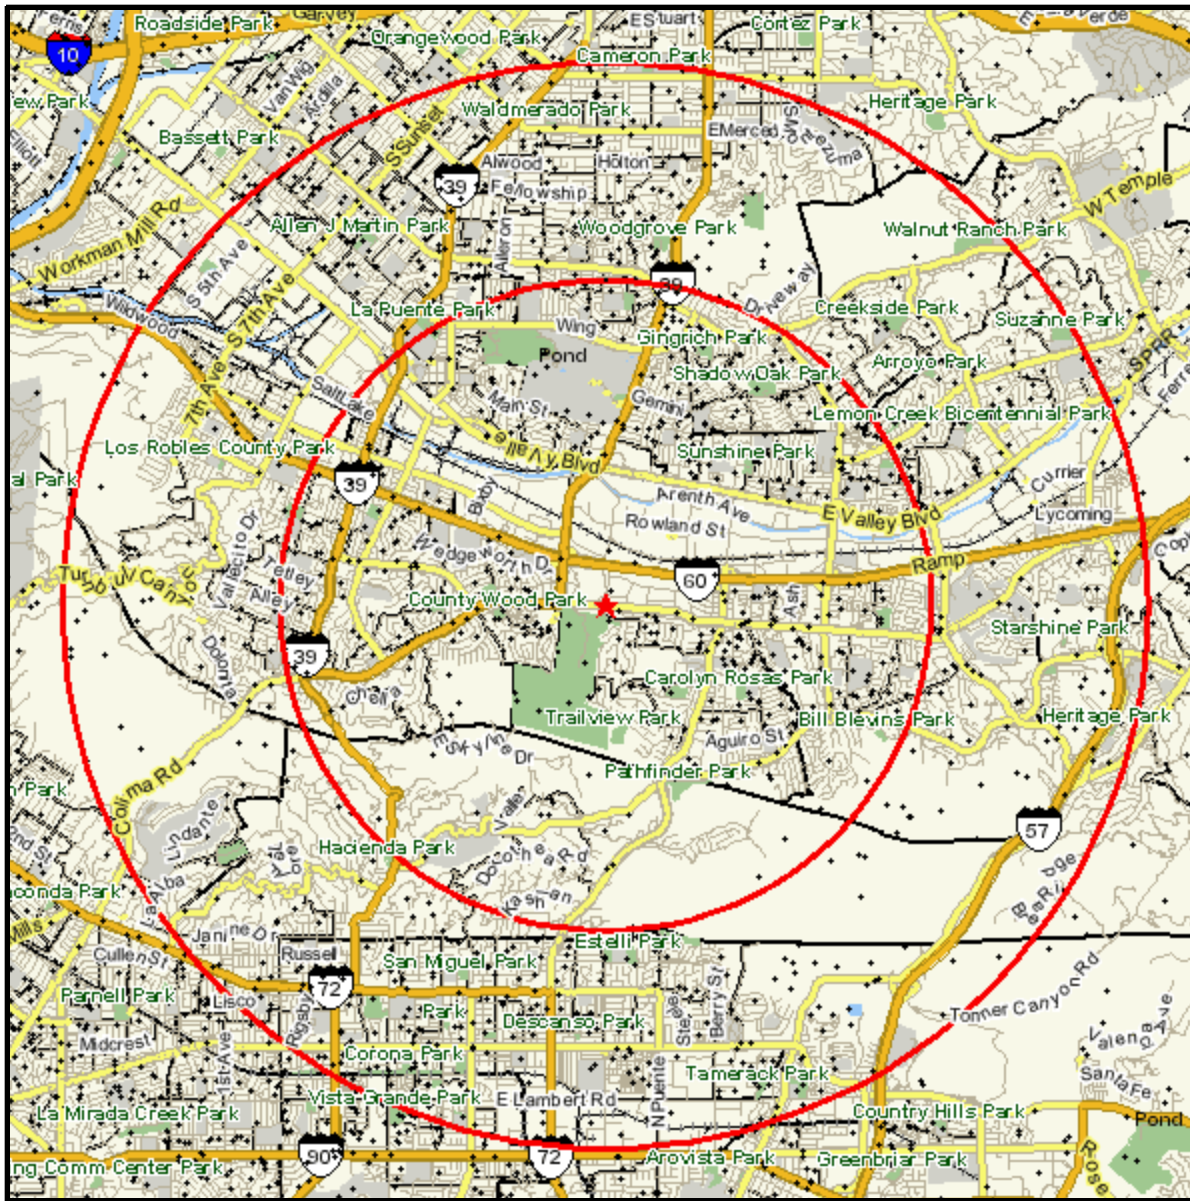

Household Current-Year Dot Density

COLIMA RD AT ALBATROSS RD
 ROWLAND HEIGHTS, CA 91748
 Coord: 33.990600, -117.924300
 Radius - See Appendix for Details

Household Current-Year Dot Density

Appendix: Area Listing

Area Name:

Type: Radius

Radius Definition:

COLIMA RD AT ALBATROSS RD	Center Point:	33.990600	-117.924300
ROWLAND HEIGHTS, CA 91748	Circle/Band:	0.00 -	3.00

Area Name:

Type: Radius

Radius Definition:

COLIMA RD AT ALBATROSS RD	Center Point:	33.990600	-117.924300
ROWLAND HEIGHTS, CA 91748	Circle/Band:	0.00 -	5.00

Project Information:

Site: 1

Order Number: 965214102