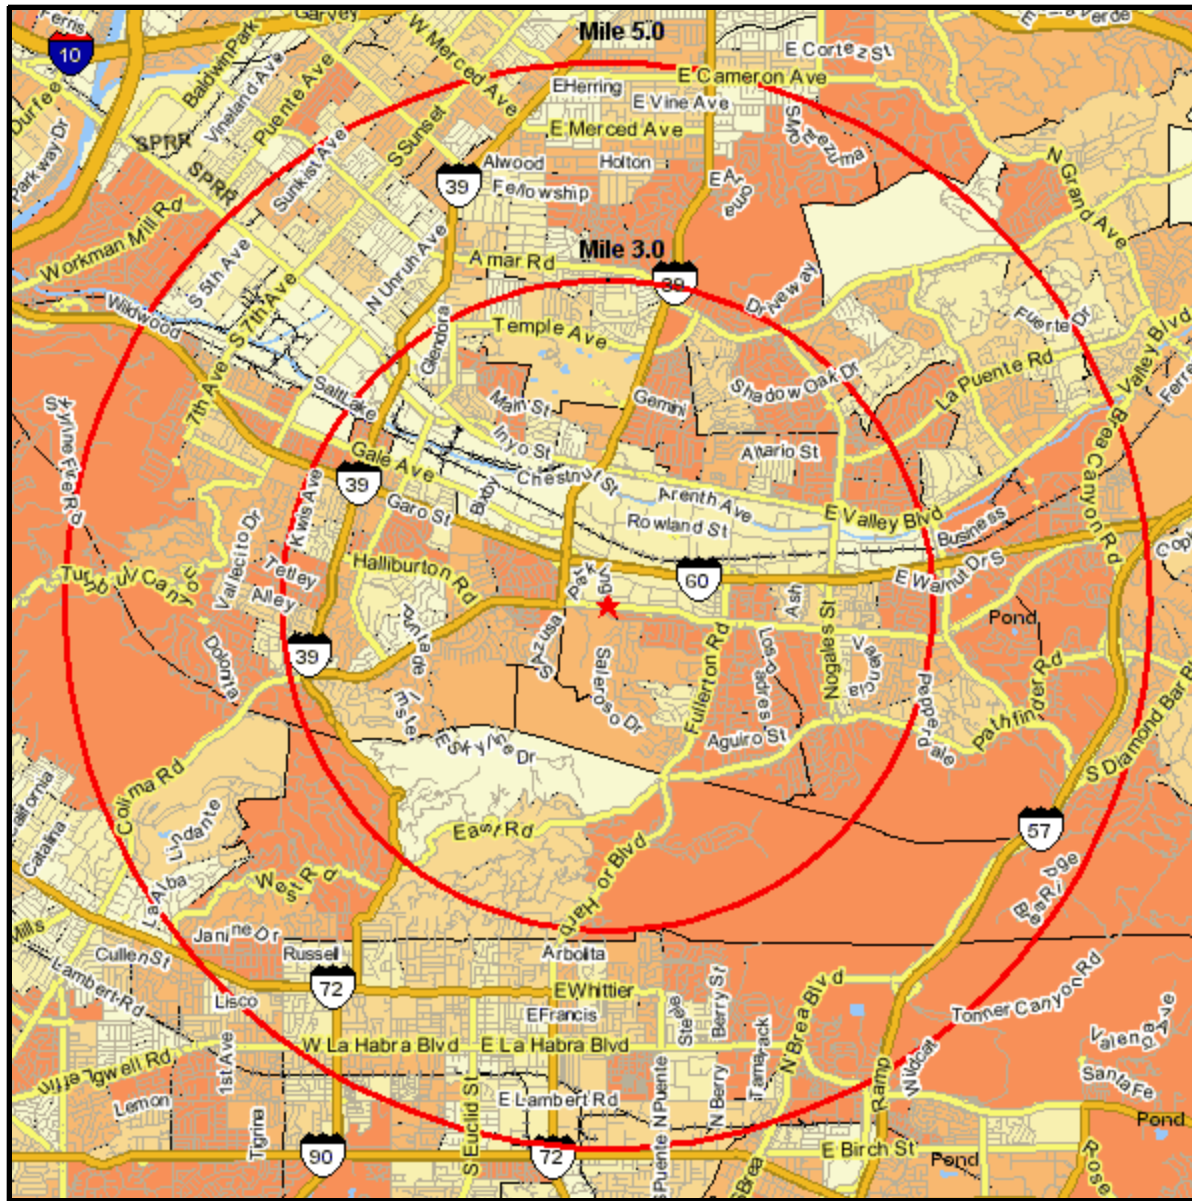

Household Current-Year

COLIMA RD AT ALBATROSS RD
 ROWLAND HEIGHTS, CA 91748
 Coord: 33.990600, -117.924300
 Radius - See Appendix for Details

Household Current-Year

Appendix: Area Listing

Area Name:

Type: Radius

Radius Definition:

COLIMA RD AT ALBATROSS RD
ROWLAND HEIGHTS, CA 91748

Center Point: 33.990600 -117.924300
Circle/Band: 0.00 - 3.00

Area Name:

Type: Radius

Radius Definition:

COLIMA RD AT ALBATROSS RD
ROWLAND HEIGHTS, CA 91748

Center Point: 33.990600 -117.924300
Circle/Band: 0.00 - 5.00

Project Information:

Site: 1

Order Number: 965214102