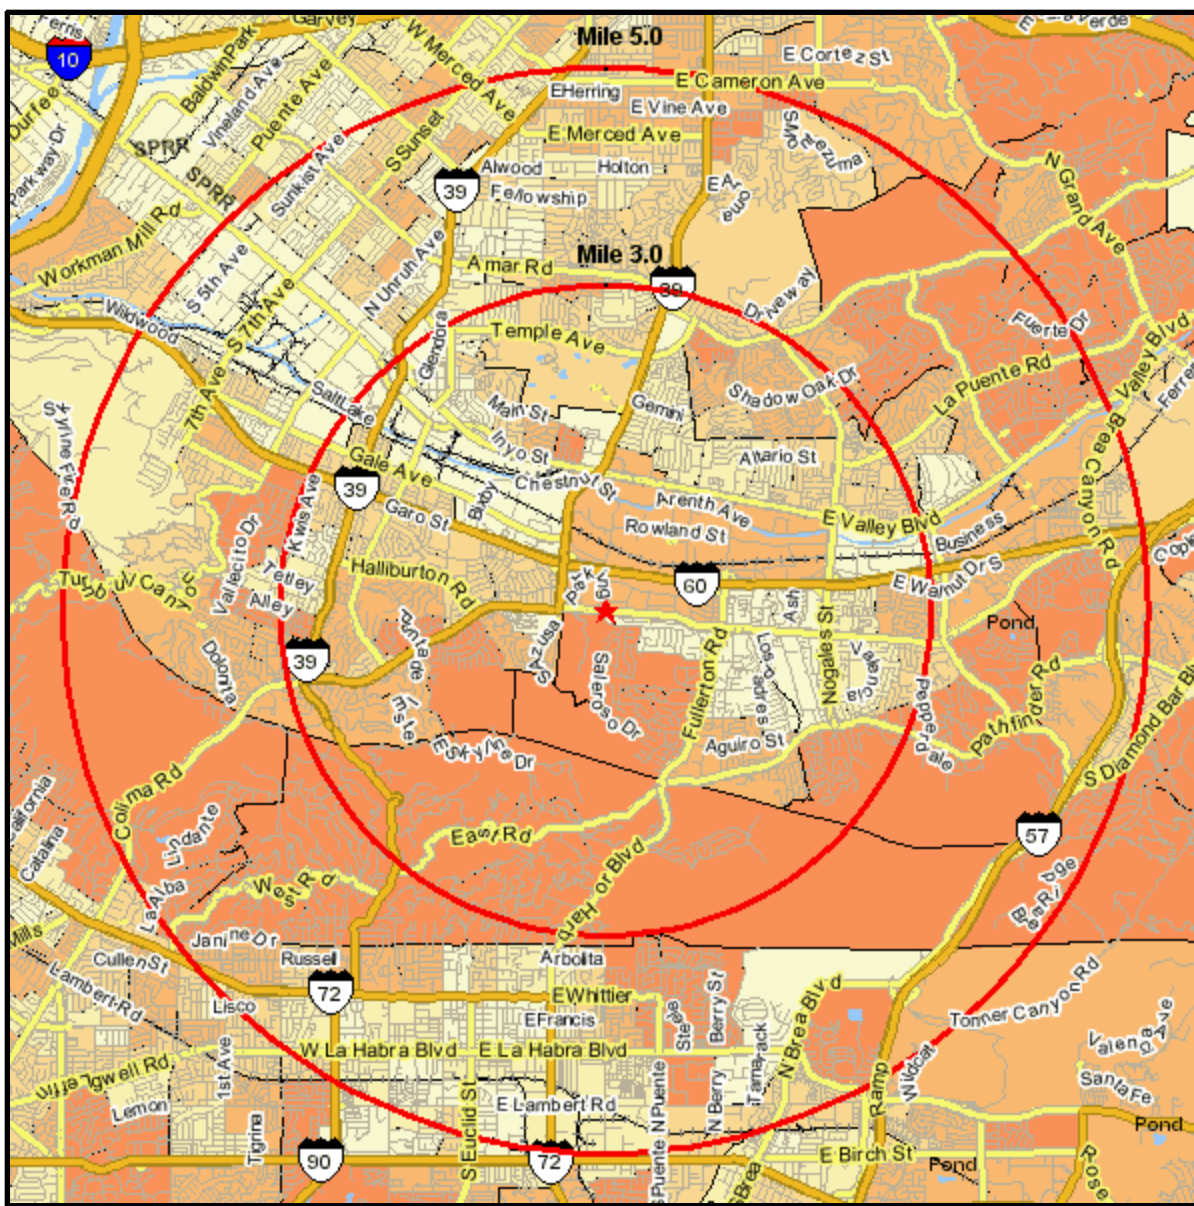

Median Household Income

COLIMA RD AT ALBATROSS RD
 ROWLAND HEIGHTS, CA 91748
 Coord: 33.990600, -117.924300
 Radius - See Appendix for Details

Median Household Income

Appendix: Area Listing

Area Name:

Type: Radius

Radius Definition:

COLIMA RD AT ALBATROSS RD	Center Point:	33.990600	-117.924300
ROWLAND HEIGHTS, CA 91748	Circle/Band:	0.00 -	3.00

Area Name:

Type: Radius

Radius Definition:

COLIMA RD AT ALBATROSS RD	Center Point:	33.990600	-117.924300
ROWLAND HEIGHTS, CA 91748	Circle/Band:	0.00 -	5.00