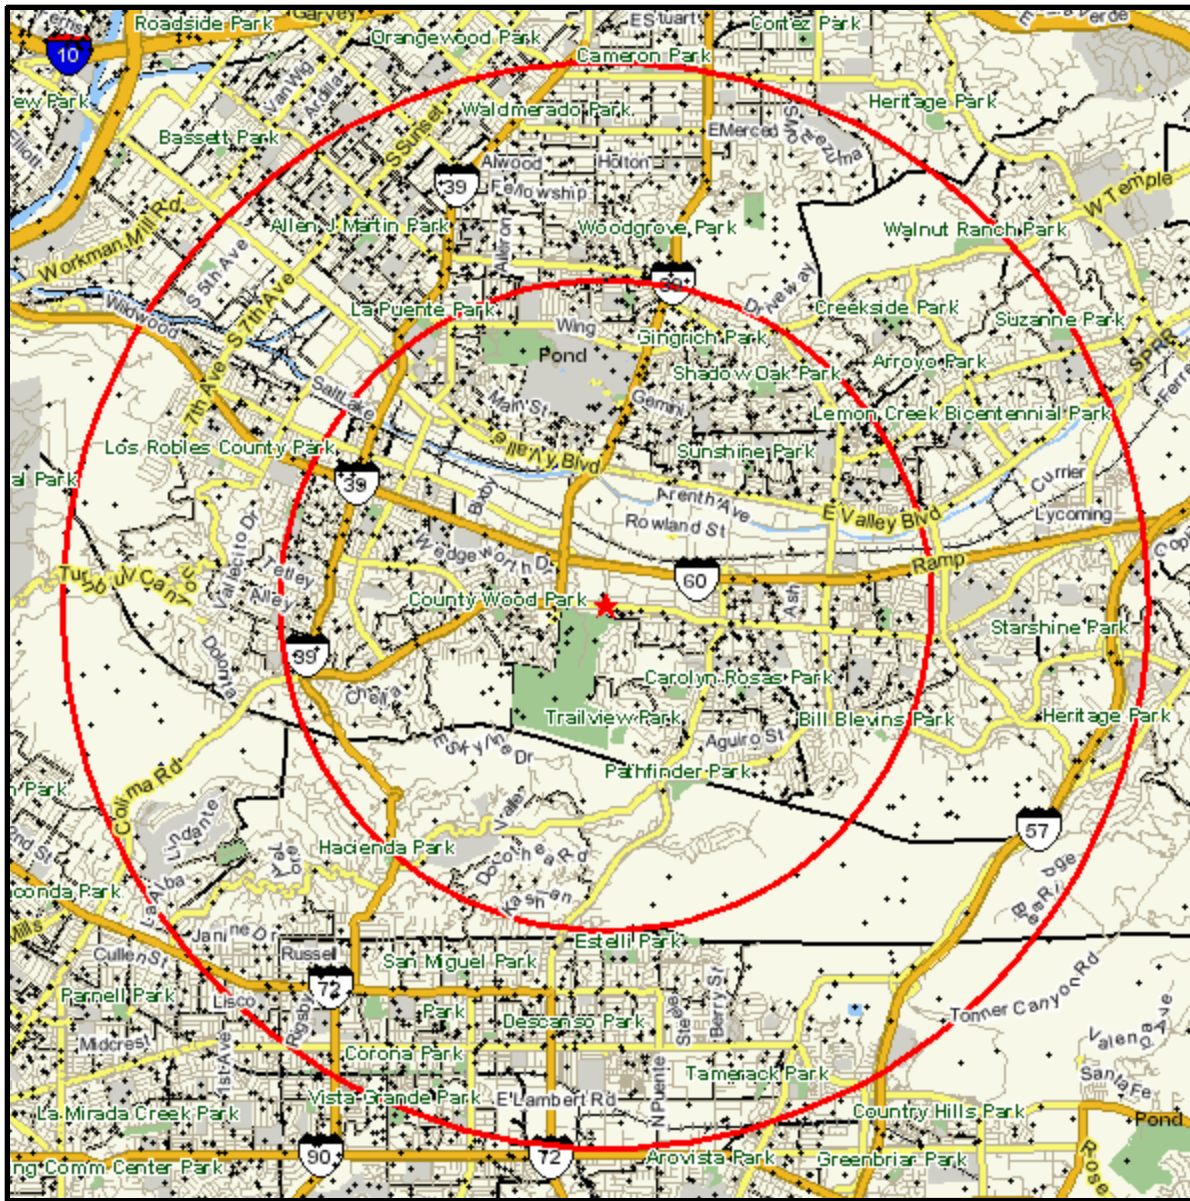

# Population Current-Year Dot Density

COLIMA RD AT ALBATROSS RD  
 ROWLAND HEIGHTS, CA 91748  
 Coord: 33.990600, -117.924300  
 Radius - See Appendix for Details

# Population Current-Year Dot Density

## Appendix: Area Listing

### Area Name:

Type: Radius