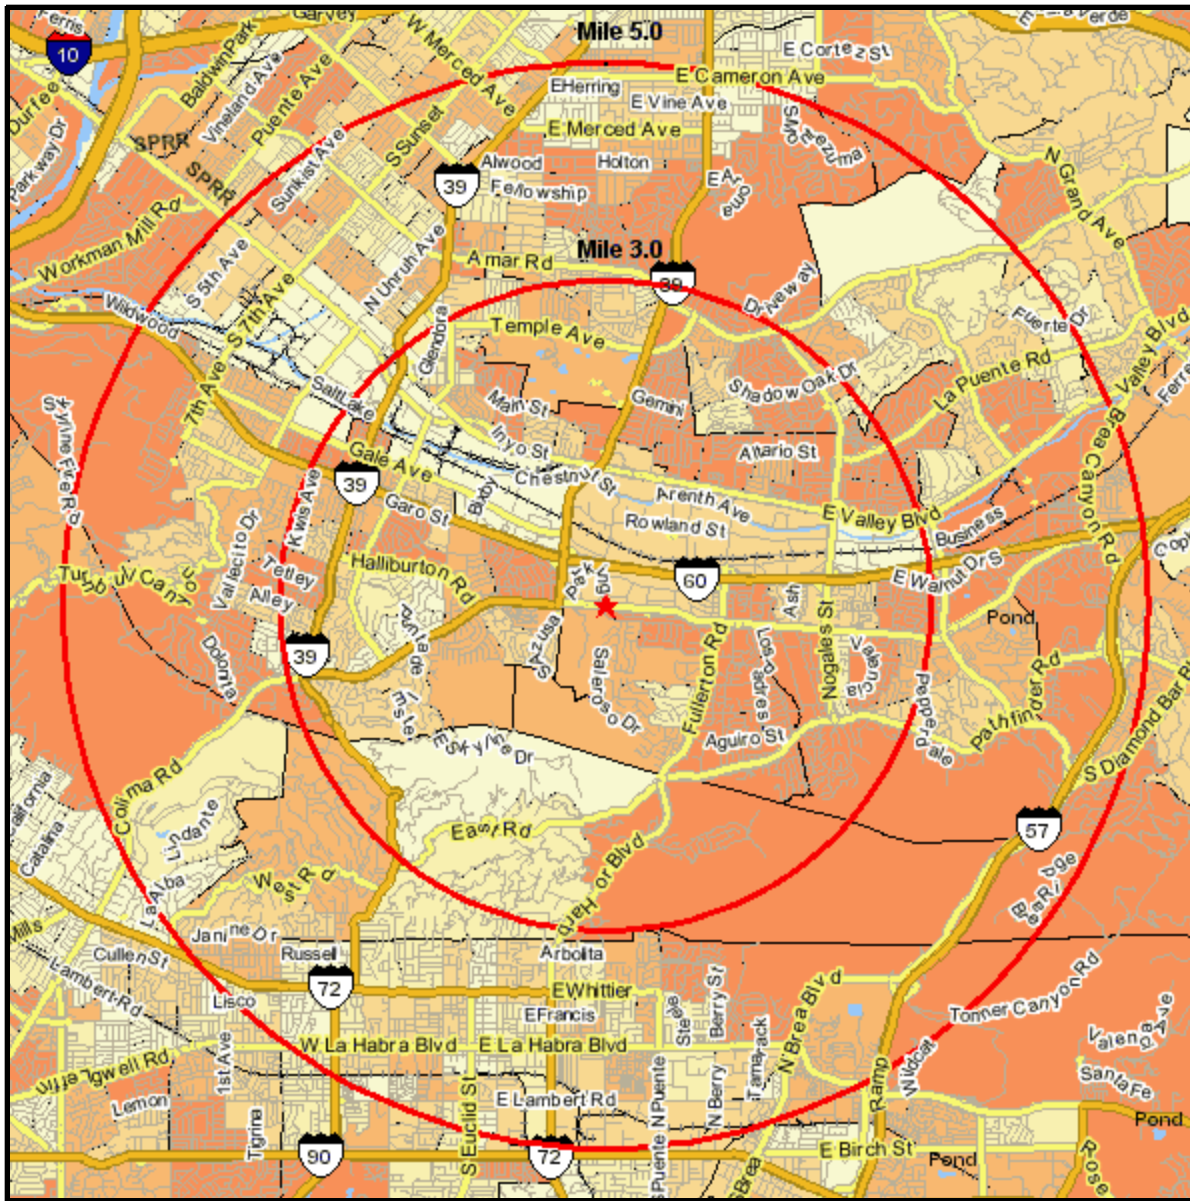

# Population Current-Year

COLIMA RD AT ALBATROSS RD  
 ROWLAND HEIGHTS, CA 91748  
 Coord: 33.990600, -117.924300  
 Radius - See Appendix for Details

# Population Current-Year

## Appendix: Area Listing

### Area Name:

Type: Radius