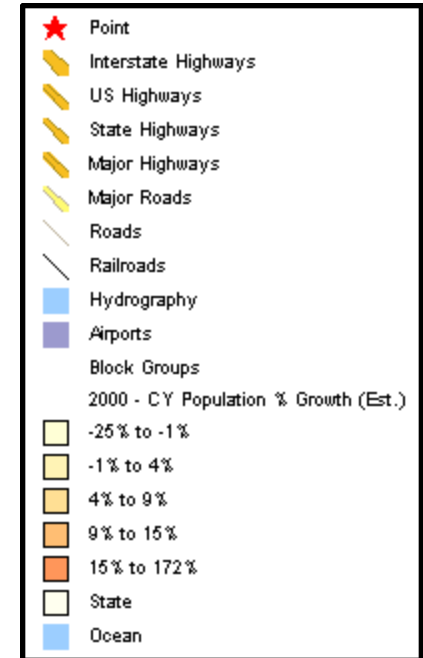

Population Growth 2000 - Current Year

W ORANGE SHOW RD AT S E ST
 SAN BERNARDINO, CA 92408
 Coord: 34.079500, -117.294100
 Radius - See Appendix for Details

Prepared on: Sat May 05, 2007
 Project Code:
 Prepared For: CENTRO WATT

Claritas Tech Support: 1 800 866 6511
 © 2007 CLARITAS INC. All rights reserved.
 Prepared By:

Population Growth 2000 - Current Year

Appendix: Area Listing

Area Name:

Type: Radius

Radius Definition:

W ORANGE SHOW RD AT S E ST
SAN BERNARDINO, CA 92408

Center Point: 34.079500 -117.294100
Circle/Band: 0.00 - 3.00

Area Name:

Type: Radius

Radius Definition:

W ORANGE SHOW RD AT S E ST
SAN BERNARDINO, CA 92408

Center Point: 34.079500 -117.294100
Circle/Band: 0.00 - 5.00