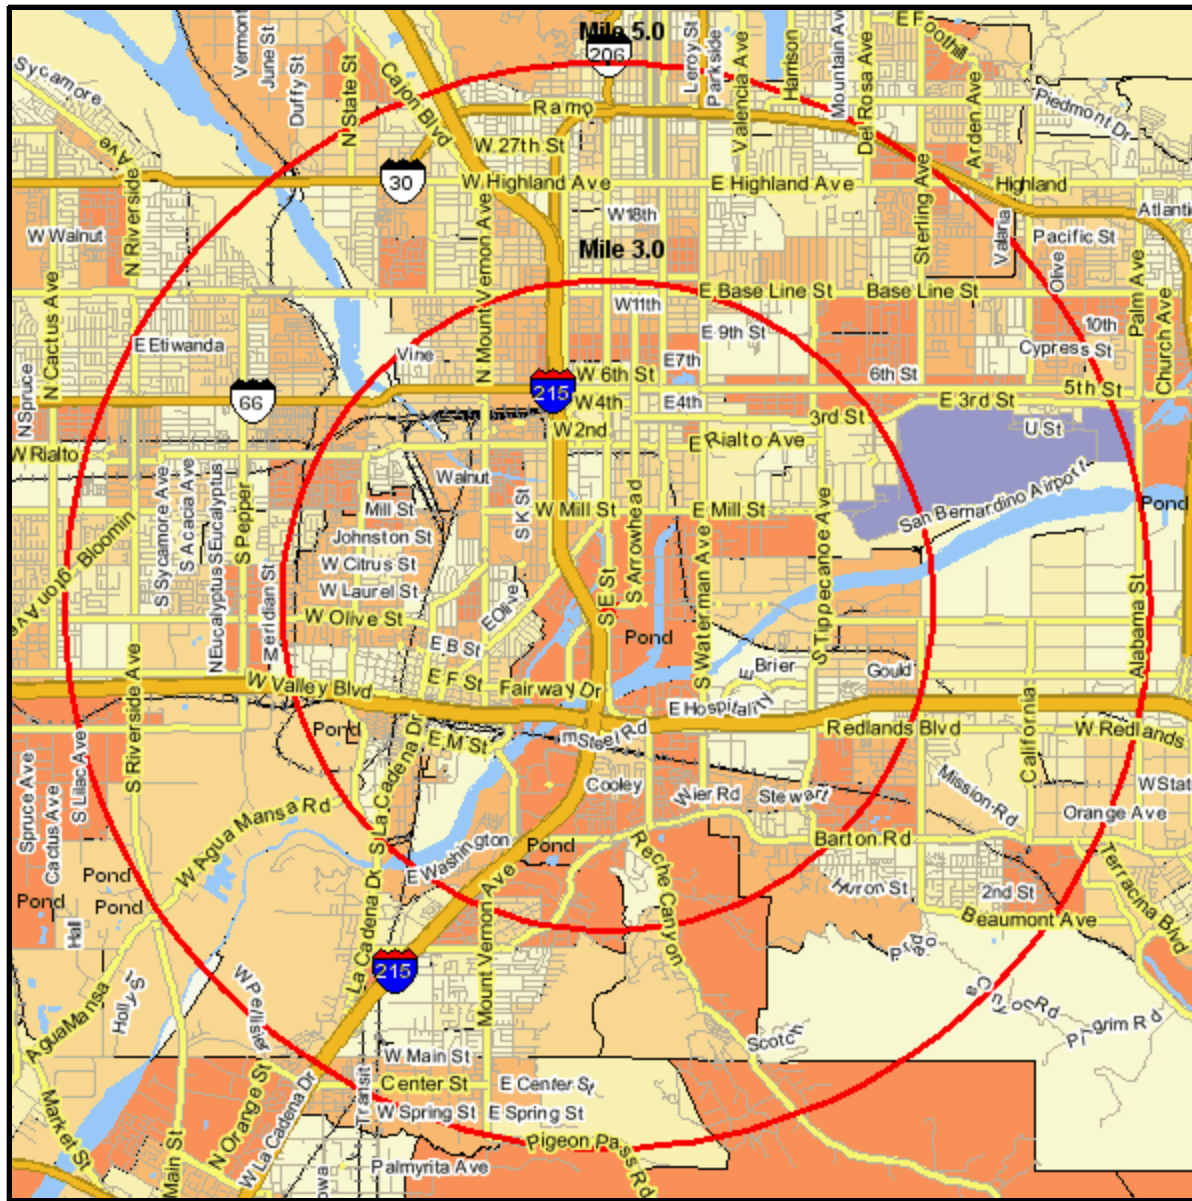

Population Growth 2000 - Current Year

W ORANGE SHOW RD AT S E ST
 SAN BERNARDINO, CA 92408
 Coord: 34.079500, -117.294100
 Radius - See Appendix for Details

Prepared on: Sat May 05, 2007
 Project Code:
 Prepared For: CENTRO WATT

Claritas Tech Support: 1 800 866 6511
 © 2007 CLARITAS INC. All rights reserved.
 Prepared By:

Population Growth 2000 - Current Year

Appendix: Area Listing

Area Name:

Type: Radius

Radius Definition:

W ORANGE SHOW RD AT S E ST
SAN BERNARDINO, CA 92408

Center Point: 34.079500 -117.294100
Circle/Band: 0.00 - 3.00

Area Name:

Type: Radius

Radius Definition:

W ORANGE SHOW RD AT S E ST
SAN BERNARDINO, CA 92408

Center Point: 34.079500 -117.294100
Circle/Band: 0.00 - 5.00