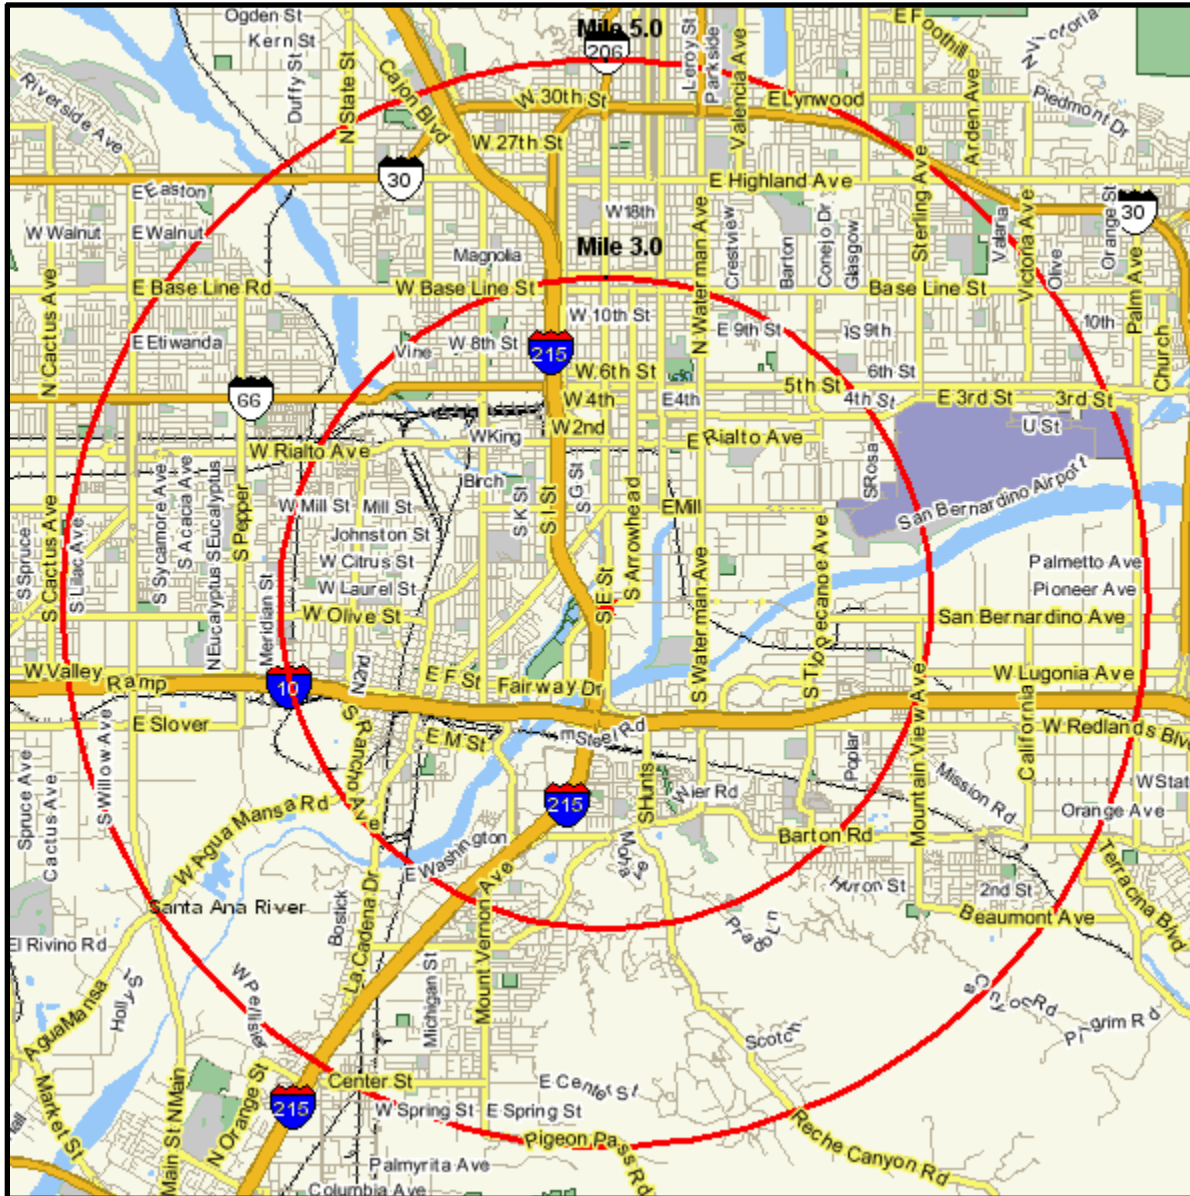

Area Map

Prepared For: **CENTRO WATT**
Project Code:

Order #: **965211405**
Site: **01**

W ORANGE SHOW RD AT S E ST
SAN BERNARDINO, CA 92408
Coord: 34.079500, -117.294100
Radius - See Appendix for Details

Area Map

Prepared For: CENTRO WATT
Project Code:

Order #: 965211405
Site: 01

Appendix: Area Listing

Area Name:

Type: Radius

Radius Definition:

W ORANGE SHOW RD AT S E ST
SAN BERNARDINO, CA 92408

Center Point: 34.079500 -117.294100
Circle/Band: 0.00 - 3.00

Area Name:

Type: Radius

Radius Definition:

W ORANGE SHOW RD AT S E ST
SAN BERNARDINO, CA 92408

Center Point: 34.079500 -117.294100
Circle/Band: 0.00 - 5.00