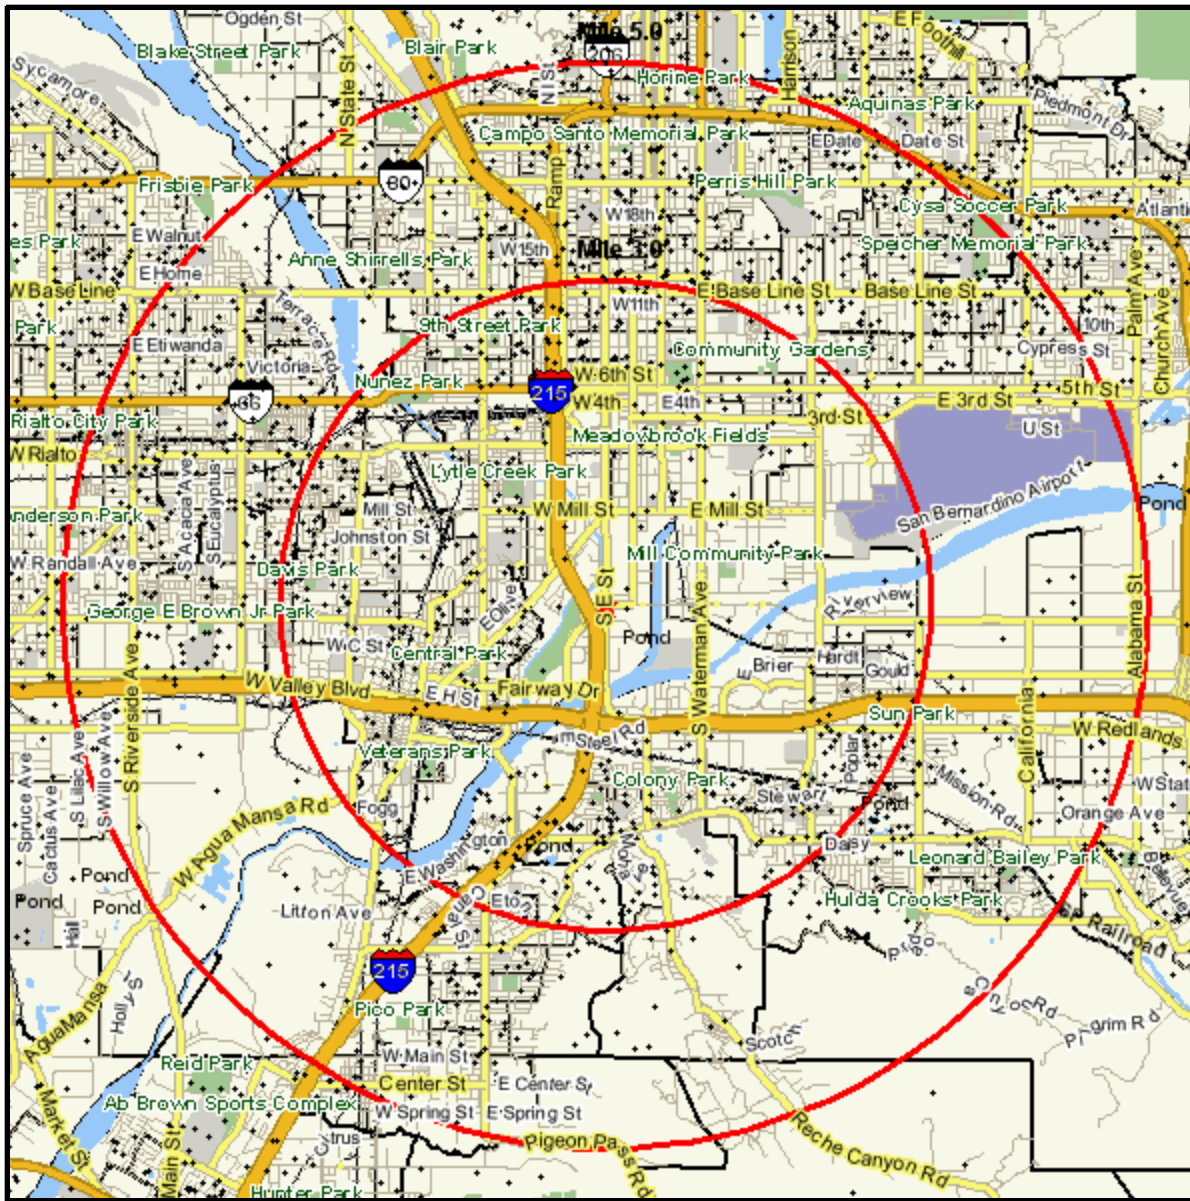

Household Current-Year Dot Density

W ORANGE SHOW RD AT S E ST
 SAN BERNARDINO, CA 92408
 Coord: 34.079500, -117.294100
 Radius - See Appendix for Details

Prepared on: Sat May 05, 2007
 Project Code:
 Prepared For: CENTRO WATT

Claritas Tech Support: 1 800 866 6511
 © 2007 CLARITAS INC. All rights reserved.
 Prepared By:

Household Current-Year Dot Density

Appendix: Area Listing

Area Name:

Type: Radius

Radius Definition:

W ORANGE SHOW RD AT S E ST
SAN BERNARDINO, CA 92408

Center Point: 34.079500 -117.294100
Circle/Band: 0.00 - 3.00

Area Name:

Type: Radius

Radius Definition:

W ORANGE SHOW RD AT S E ST
SAN BERNARDINO, CA 92408

Center Point: 34.079500 -117.294100
Circle/Band: 0.00 - 5.00