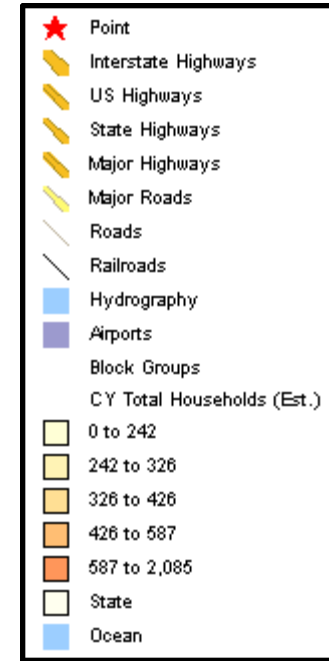

# Household Current-Year

W ORANGE SHOW RD AT S E ST  
 SAN BERNARDINO, CA 92408  
 Coord: 34.079500, -117.294100  
 Radius - See Appendix for Details

## Appendix: Area Listing