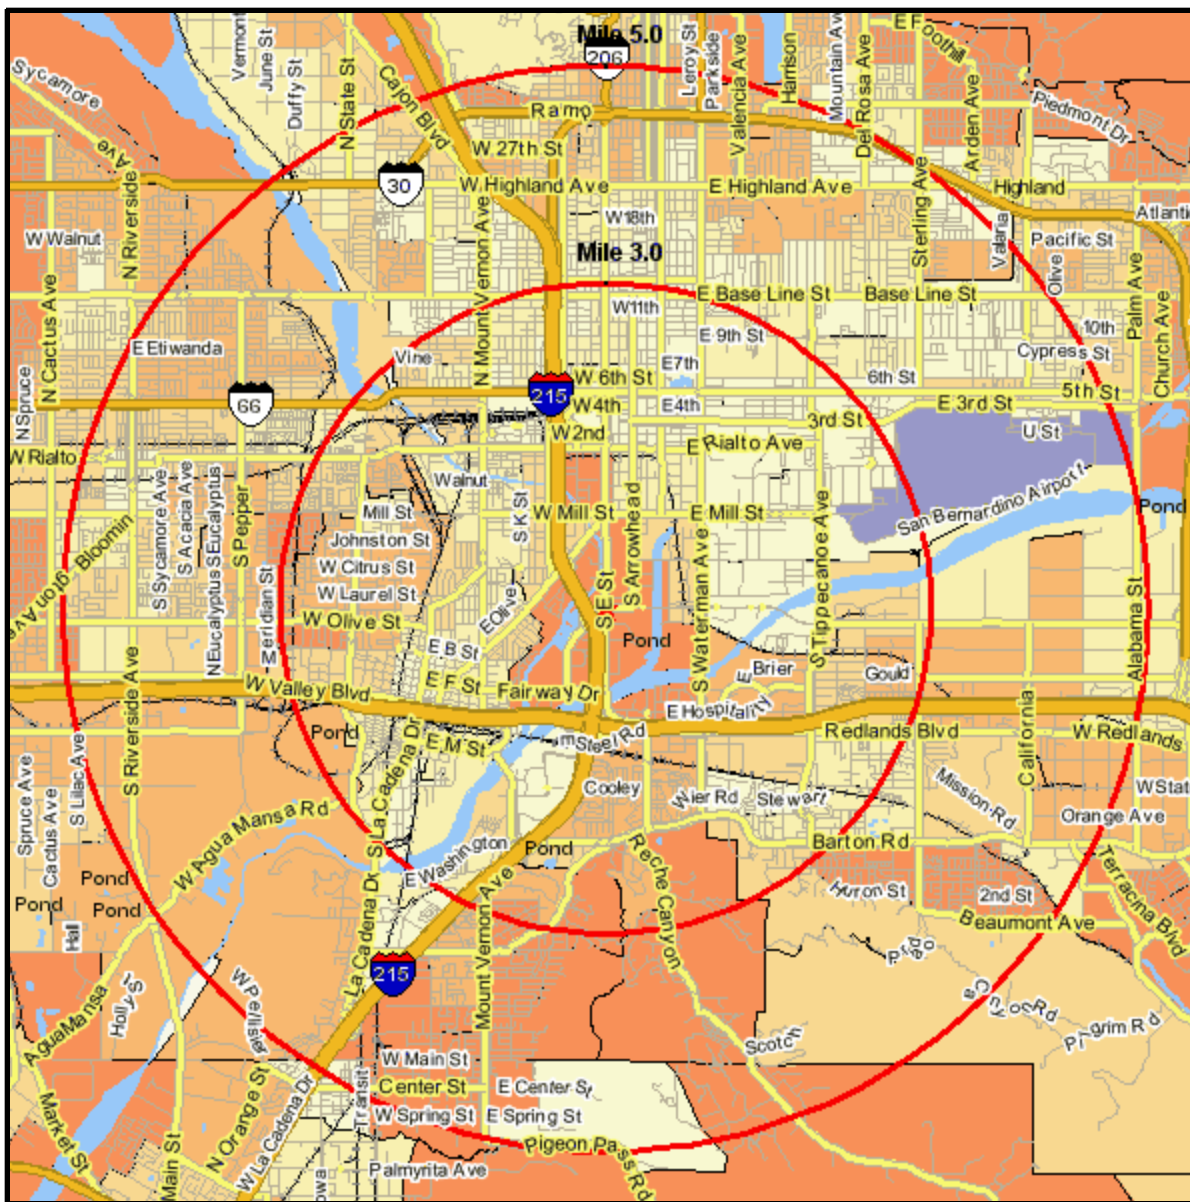

Median Household Income

W ORANGE SHOW RD AT S E ST
 SAN BERNARDINO, CA 92408
 Coord: 34.079500, -117.294100
 Radius - See Appendix for Details

Median Household Income

Appendix: Area Listing

Area Name:

Type: Radius

Radius Definition:

W ORANGE SHOW RD AT S E ST
SAN BERNARDINO, CA 92408

Center Point: 34.079500 -117.294100
Circle/Band: 0.00 - 3.00

Area Name:

Type: Radius

Radius Definition:

W ORANGE SHOW RD AT S E ST
SAN BERNARDINO, CA 92408

Center Point: 34.079500 -117.294100
Circle/Band: 0.00 - 5.00

Project Information:

Site: 2

Order Number: 965211405