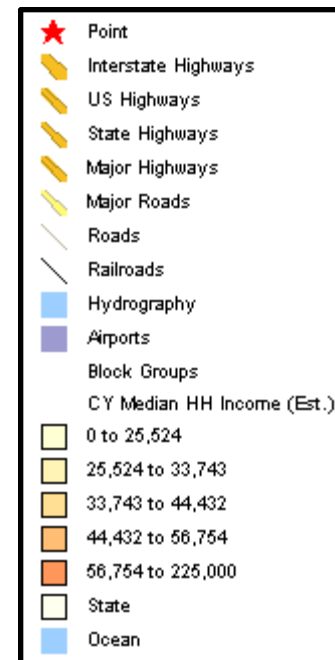

Median Household Income

W ORANGE SHOW RD AT S E ST
 SAN BERNARDINO, CA 92408
 Coord: 34.079500, -117.294100
 Radius - See Appendix for Details

Median Household Income

Appendix: Area Listing

Area Name:

Type: Radius

Radius Definition:

W ORANGE SHOW RD AT S E ST
SAN BERNARDINO, CA 92408

Center Point: 34.079500 -117.294100
Circle/Band: 0.00 - 3.00

Area Name:

Type: Radius

Radius Definition:

W ORANGE SHOW RD AT S E ST
SAN BERNARDINO, CA 92408

Center Point: 34.079500 -117.294100
Circle/Band: 0.00 - 5.00

Project Information:

Site: 2

Order Number: 965211405